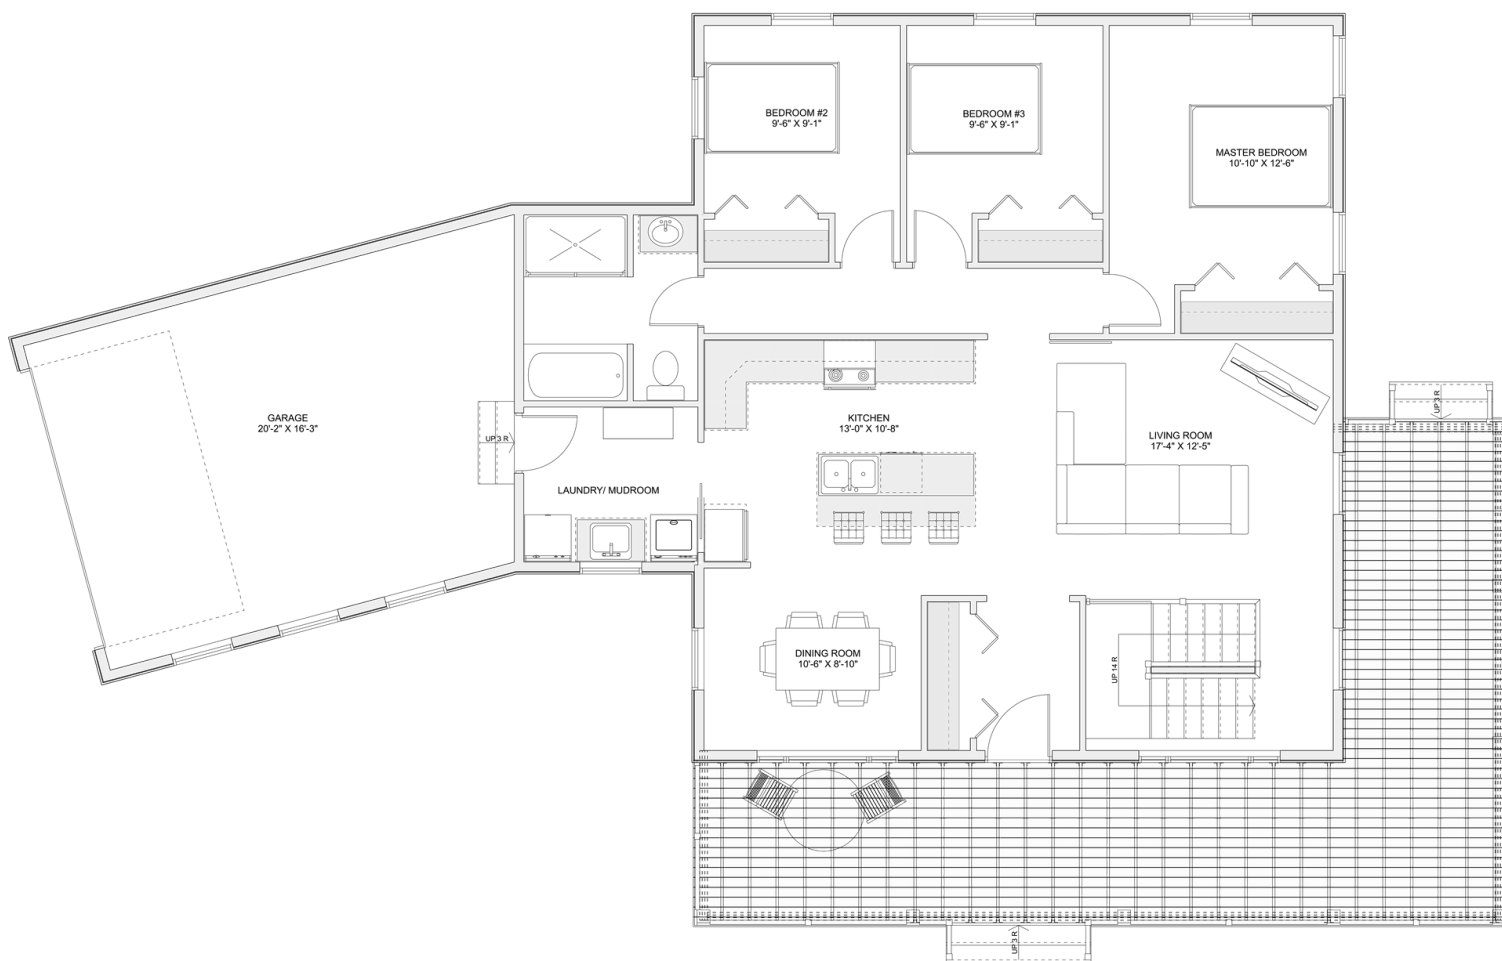

PLAN #21-0280

3 BEDROOMS

1 BATHROOMS

TYPE: Bungalow

SIZE: 1,300 SQ. FT.

OVERALL WIDTH: 72'-6"

OVERALL DEPTH: 44'-0"

CHOOSE YOUR DREAM HOME

Not seeing the perfect plan? We also offer custom design services!

613-876-2488

information@houseofthree.ca

www.houseofthree.ca

PLAN #21-0280

MAIN FLOOR

CHOOSE YOUR DREAM HOME

Not seeing the perfect plan? We also offer custom design services!

613-876-2488

information@houseofthree.ca

www.houseofthree.ca

PLAN #21-0280

FOUNDATION

ALL DIMENSIONS APPROXIMATE. E. & O. E.