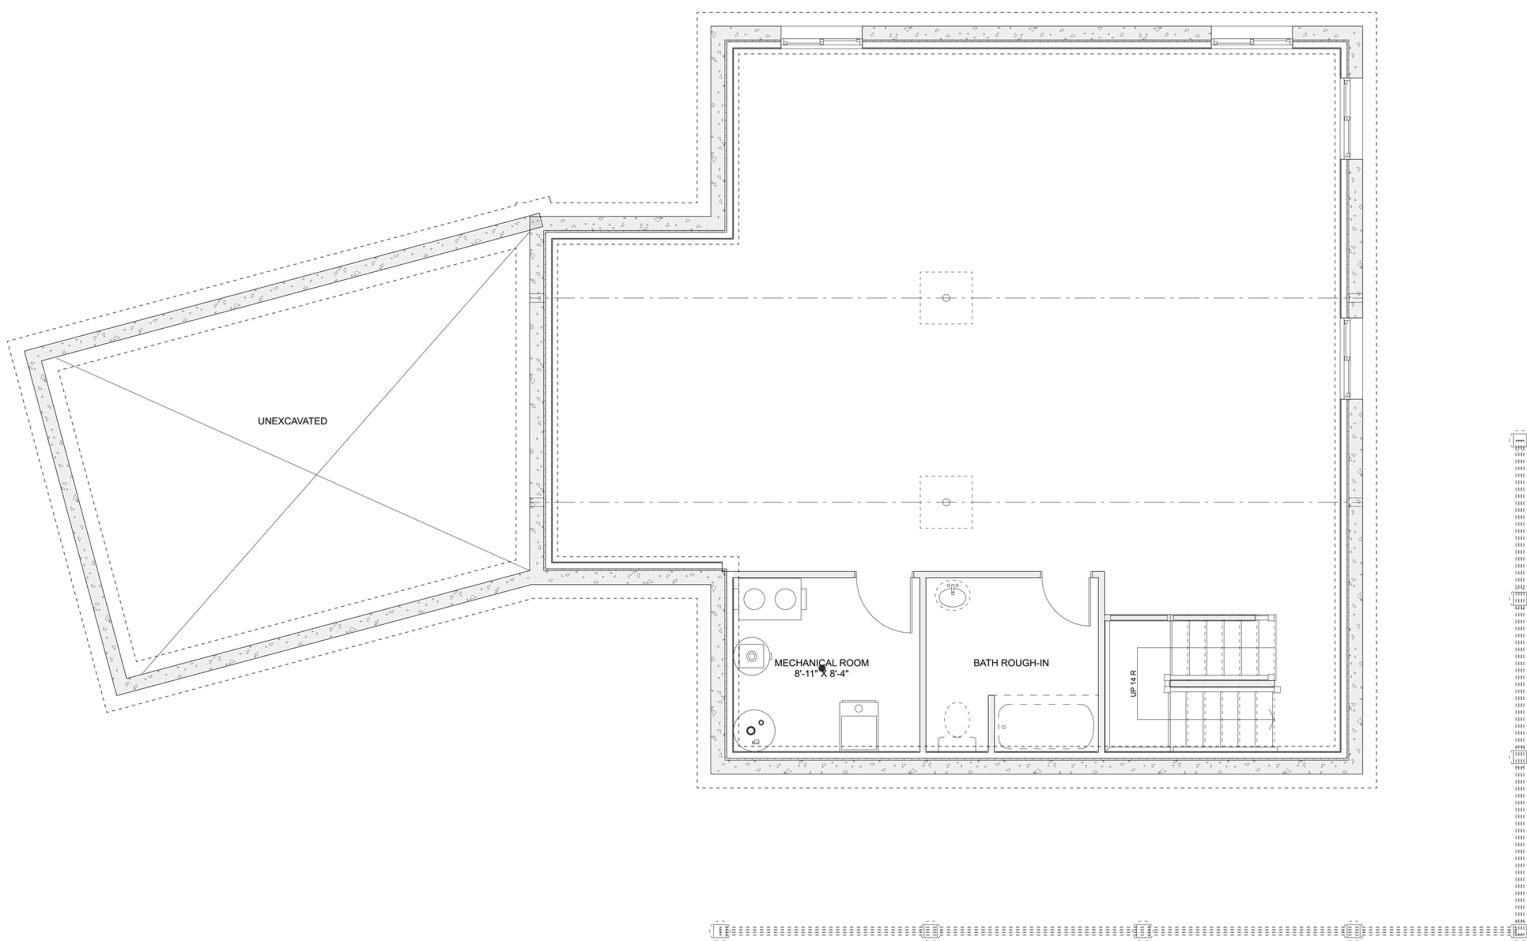

PLAN #21-0280

3 BEDROOMS

1 BATHROOMS

TYPE: Bungalow

SIZE: 1,300 SQ. FT.

OVERALL WIDTH: 72'-6"

OVERALL DEPTH: 44'-0"

CHOOSE YOUR DREAM HOME

Not seeing the perfect plan? We also offer custom design services!

613-876-2488

information@houseofthree.ca

www.houseofthree.ca

PLAN #21-0280

MAIN FLOOR

CHOOSE YOUR DREAM HOME

Not seeing the perfect plan? We also offer custom design services!

613-876-2488

information@houseofthree.ca

www.houseofthree.ca

PLAN #21-0280

FOUNDATION

ALL DIMENSIONS APPROXIMATE. E. & O. E.