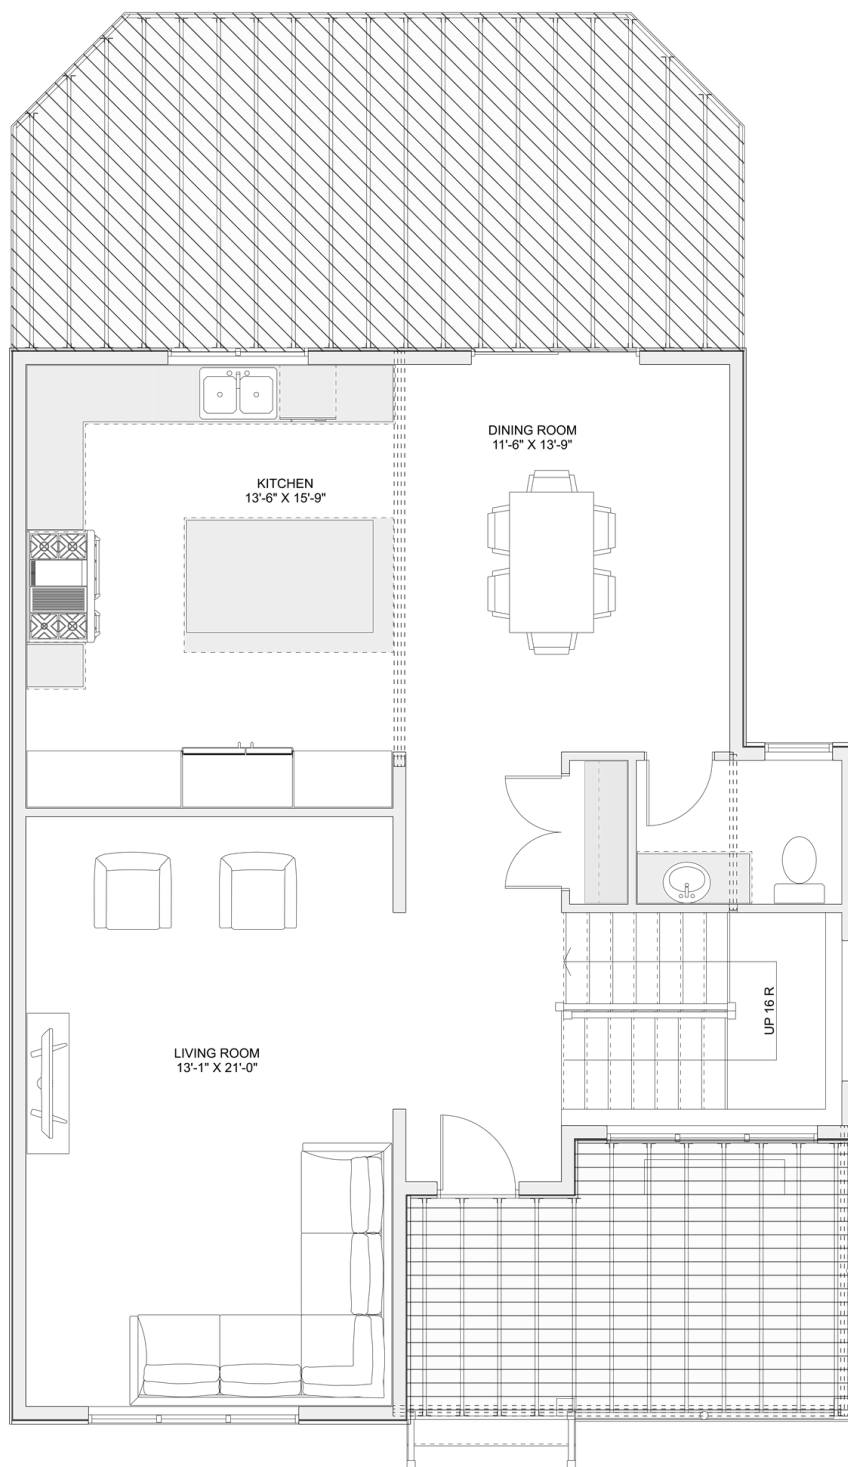

PLAN #21-0396

3 BEDROOM

2.5 BATHROOM

TYPE: House

SIZE: 1,899 SQ. FT.

OVERALL WIDTH: 30'-0"

OVERALL DEPTH: 38'-0"

CHOOSE YOUR DREAM HOME

Not seeing the perfect plan? We also offer custom design services!

613-876-2488

information@houseofthree.ca

www.houseofthree.ca

PLAN #21-0396

SECOND FLOOR

CHOOSE YOUR DREAM HOME

Not seeing the perfect plan? We also offer custom design services!

613-876-2488

information@houseofthree.ca

www.houseofthree.ca

PLAN #21-0396

MAIN FLOOR

CHOOSE YOUR DREAM HOME

Not seeing the perfect plan? We also offer custom design services!

613-876-2488