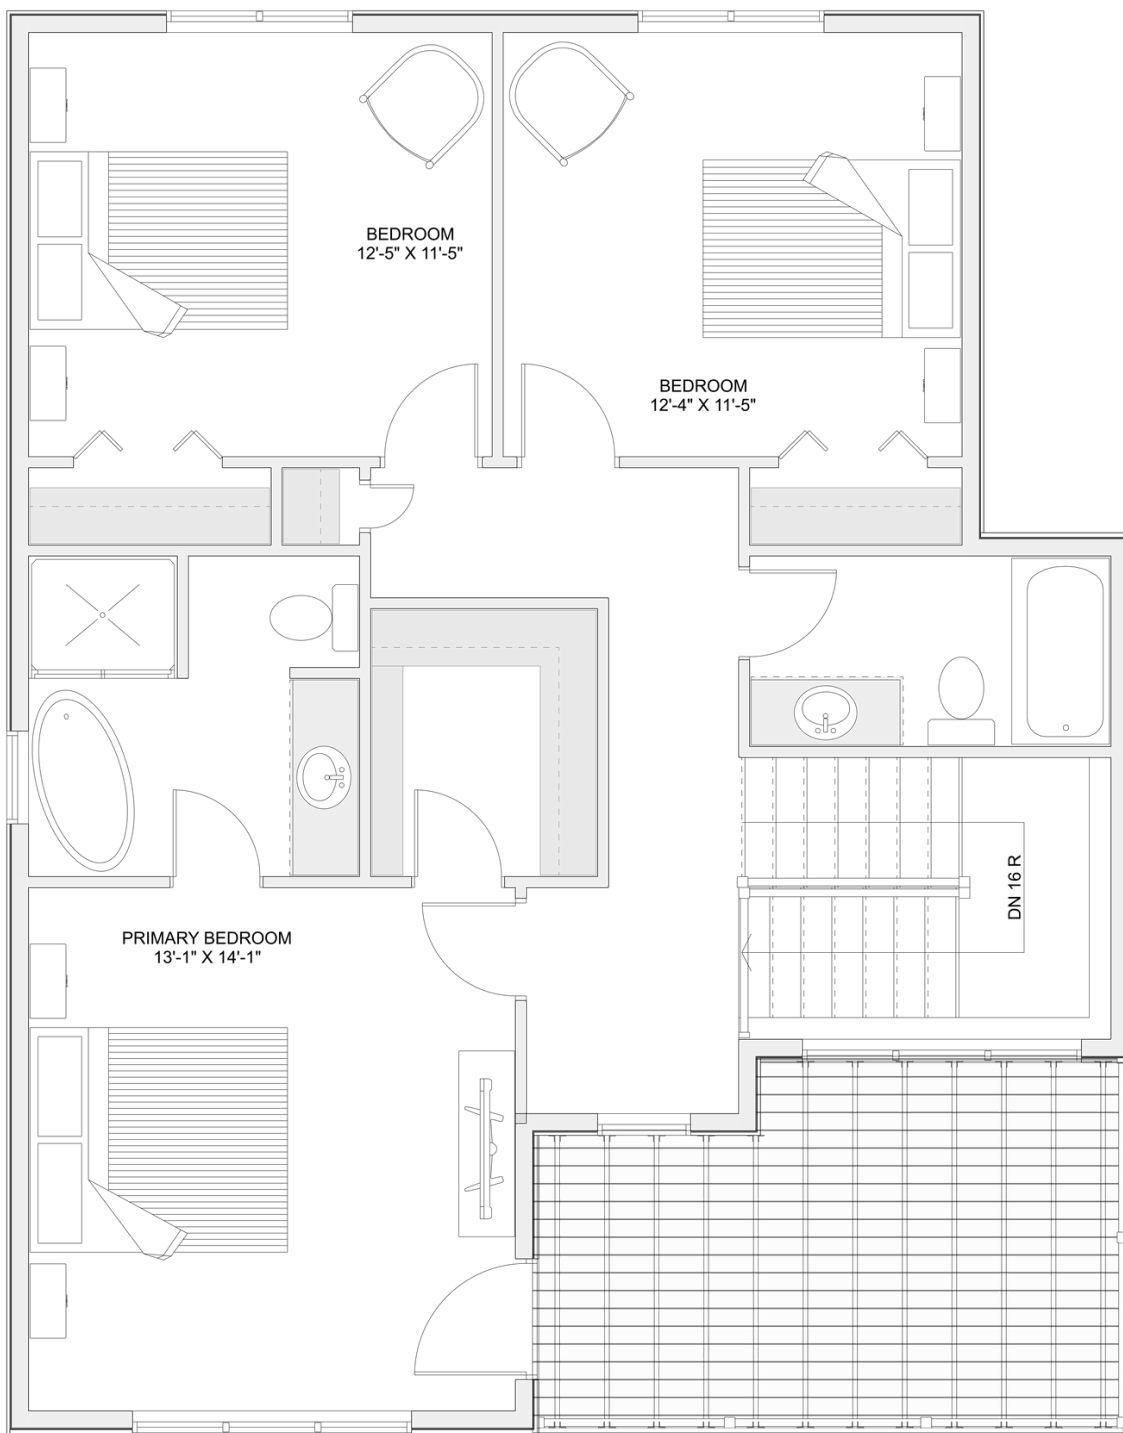

PLAN #21-0396

3 BEDROOM

2.5 BATHROOM

TYPE: House

SIZE: 1,899 SQ. FT.

OVERALL WIDTH: 30'-0"

OVERALL DEPTH: 38'-0"

CHOOSE YOUR DREAM HOME

Not seeing the perfect plan? We also offer custom design services!

613-876-2488

information@houseofthree.ca

www.houseofthree.ca

PLAN #21-0396

SECOND FLOOR

CHOOSE YOUR DREAM HOME

Not seeing the perfect plan? We also offer custom design services!