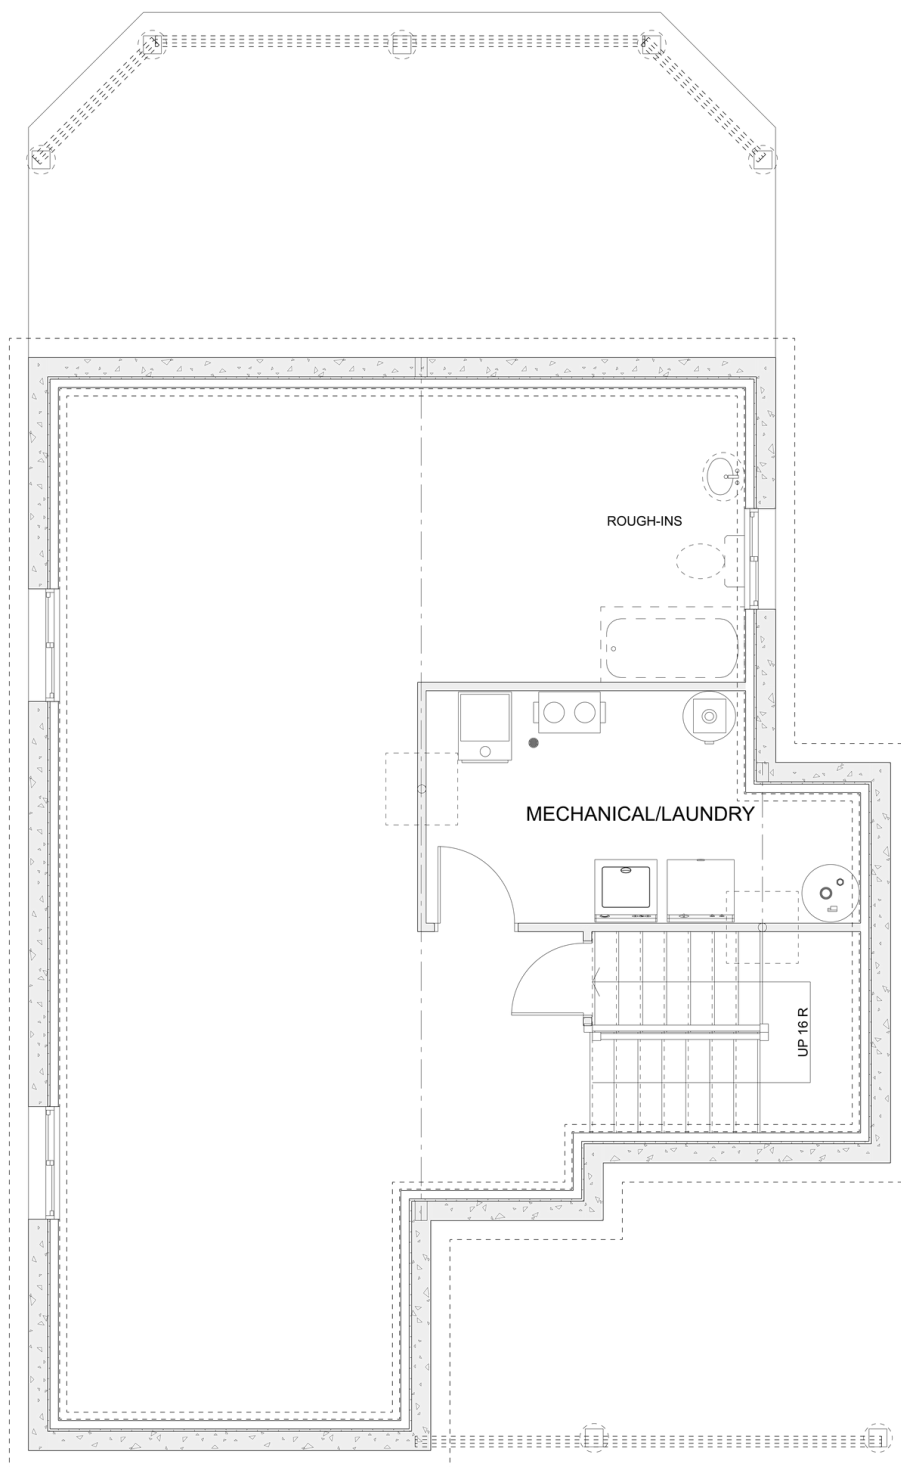

MAIN FLOOR

CHOOSE YOUR DREAM HOME

Not seeing the perfect plan? We also offer custom design services!

613-876-2488

information@houseofthree.ca

www.houseofthree.ca

PLAN #21-0396

FOUNDATION