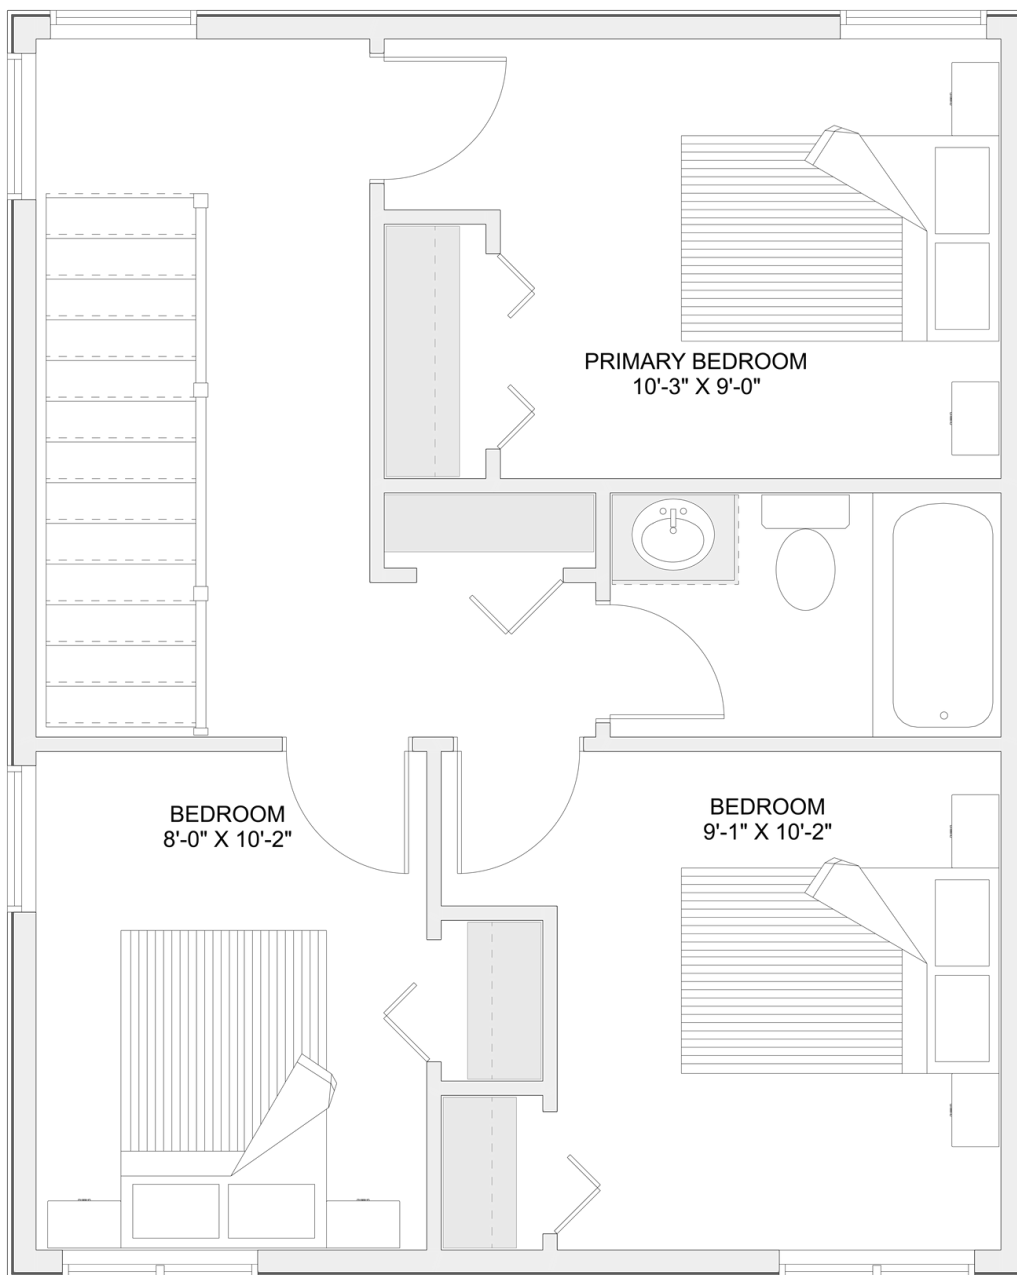

CHOOSE YOUR DREAM HOME

Not seeing the perfect plan? We also offer custom design services!

613-876-2488

information@houseofthree.ca

www.houseofthree.ca

PLAN #21-0384

SECOND FLOOR