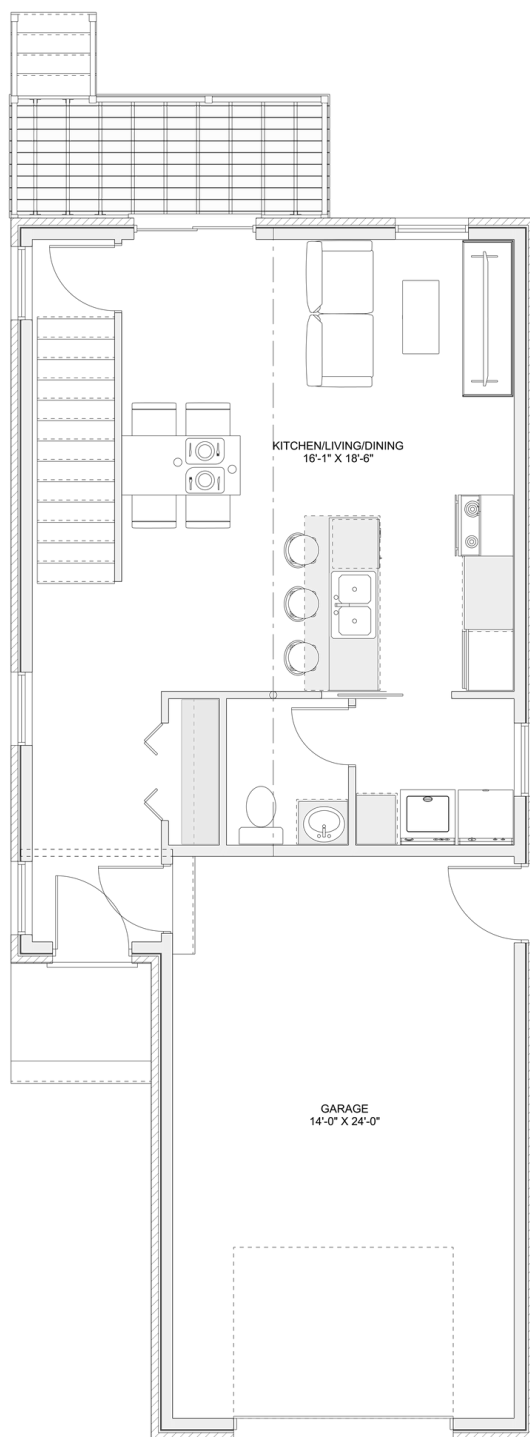

PLAN #21-0384

3 BEDROOM

1.5 BATHROOM

TYPE: House

SIZE: 1,135 SQ. FT.

OVERALL WIDTH: 21'-6"

OVERALL DEPTH: 50'-0"

CHOOSE YOUR DREAM HOME

Not seeing the perfect plan? We also offer custom design services!

613-876-2488

information@houseofthree.ca

www.houseofthree.ca

PLAN #21-0384

SECOND FLOOR

CHOOSE YOUR DREAM HOME

Not seeing the perfect plan? We also offer custom design services!

613-876-2488

information@houseofthree.ca

www.houseofthree.ca

PLAN #21-0384

MAIN FLOOR

CHOOSE YOUR DREAM HOME

Not seeing the perfect plan? We also offer custom design services!

613-876-2488