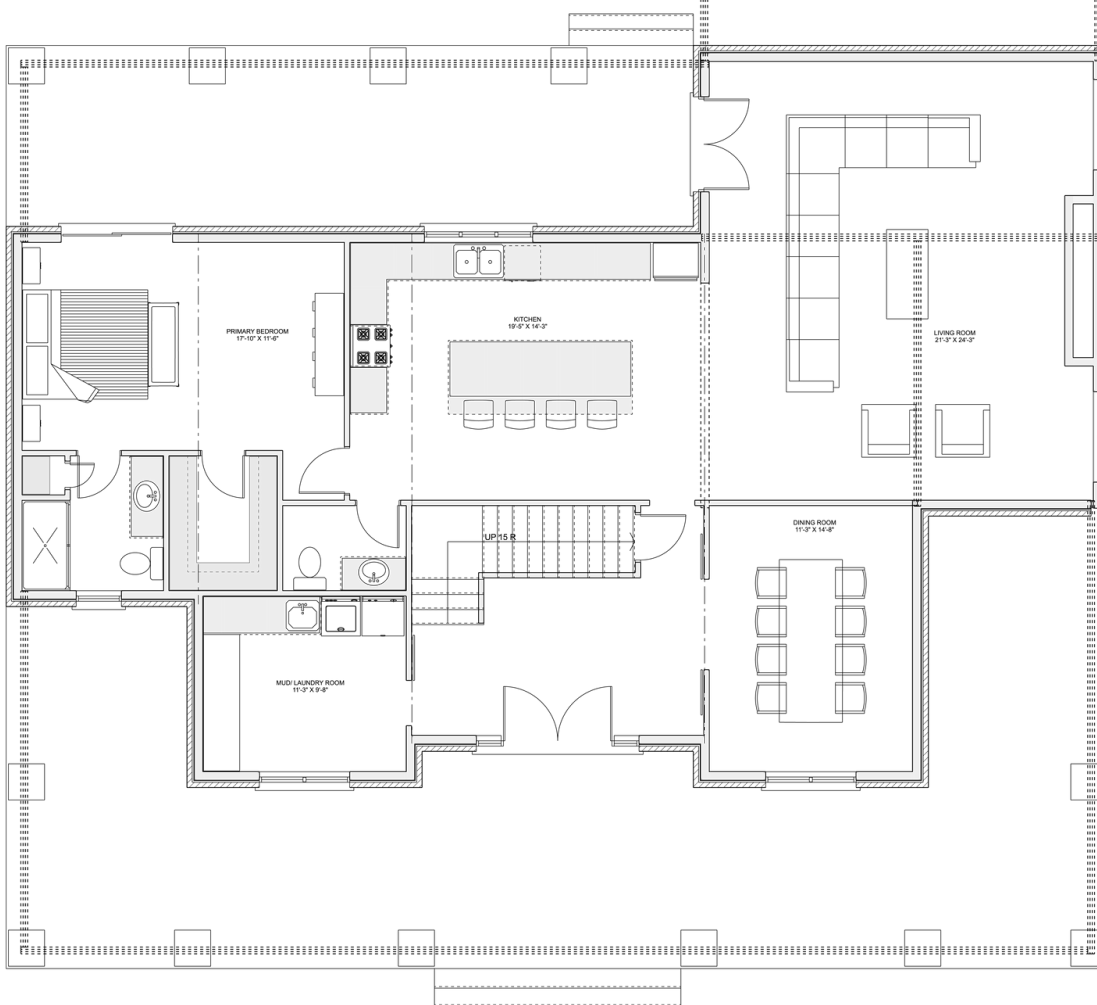

CHOOSE YOUR DREAM HOME

Not seeing the perfect plan? We also offer custom design services!

613-876-2488

information@houseofthree.ca

www.houseofthree.ca

PLAN #21-0382

MAIN FLOOR