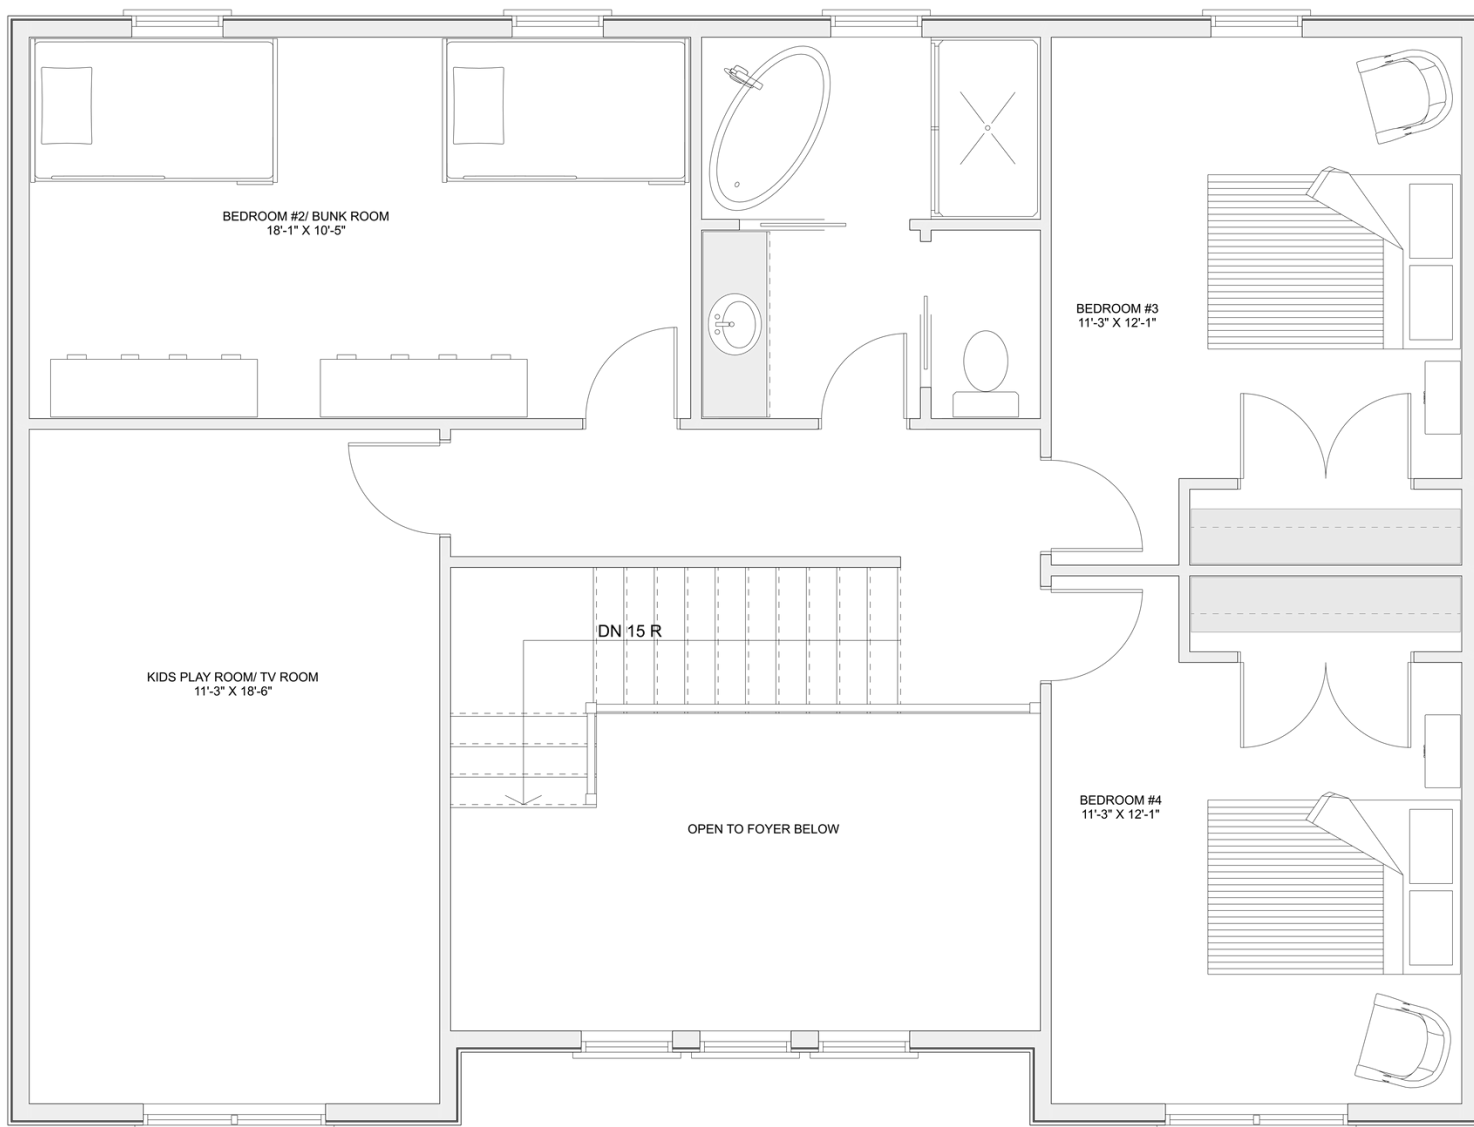

PLAN #21-0382

5 BEDROOM

2.5 BATHROOM

TYPE: House

SIZE: 3,020 SQ. FT.

OVERALL WIDTH: 61'-0"

OVERALL DEPTH: 85'-0"

CHOOSE YOUR DREAM HOME

Not seeing the perfect plan? We also offer custom design services!

613-876-2488

information@houseofthree.ca

www.houseofthree.ca

PLAN #21-0382

SECOND FLOOR

CHOOSE YOUR DREAM HOME

Not seeing the perfect plan? We also offer custom design services!