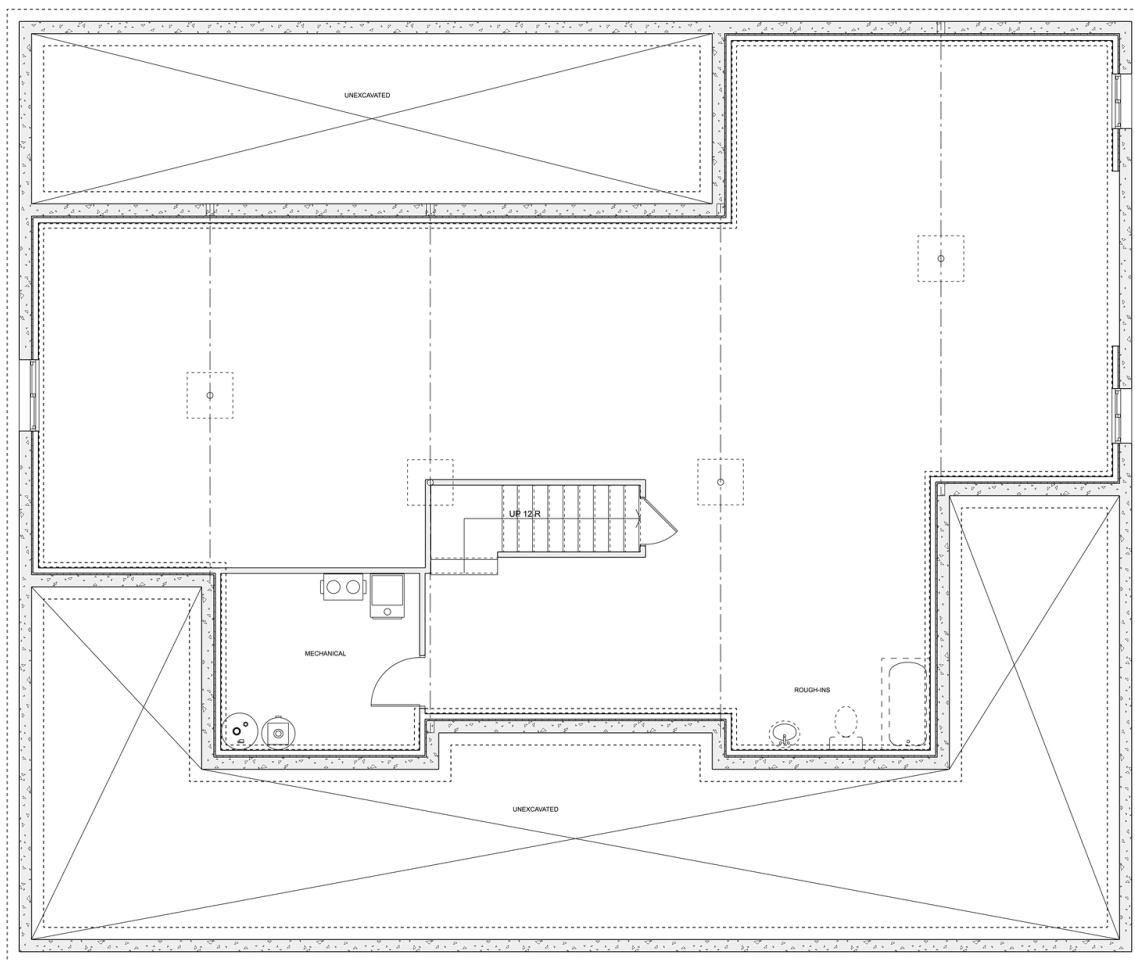

PLAN #21-0382

5 BEDROOM

2.5 BATHROOM

TYPE: House

SIZE: 3,020 SQ. FT.

OVERALL WIDTH: 61'-0"

OVERALL DEPTH: 85'-0"

CHOOSE YOUR DREAM HOME

613-876-2488

information@houseofthree.ca

www.houseofthree.ca

PLAN #21-0382

MAIN FLOOR

CHOOSE YOUR DREAM HOME

Not seeing the perfect plan? We also offer custom design services!

613-876-2488

information@houseofthree.ca

www.houseofthree.ca

PLAN #21-0382

FOUNDATION

ALL DIMENSIONS APPROXIMATE. E. & O. E.