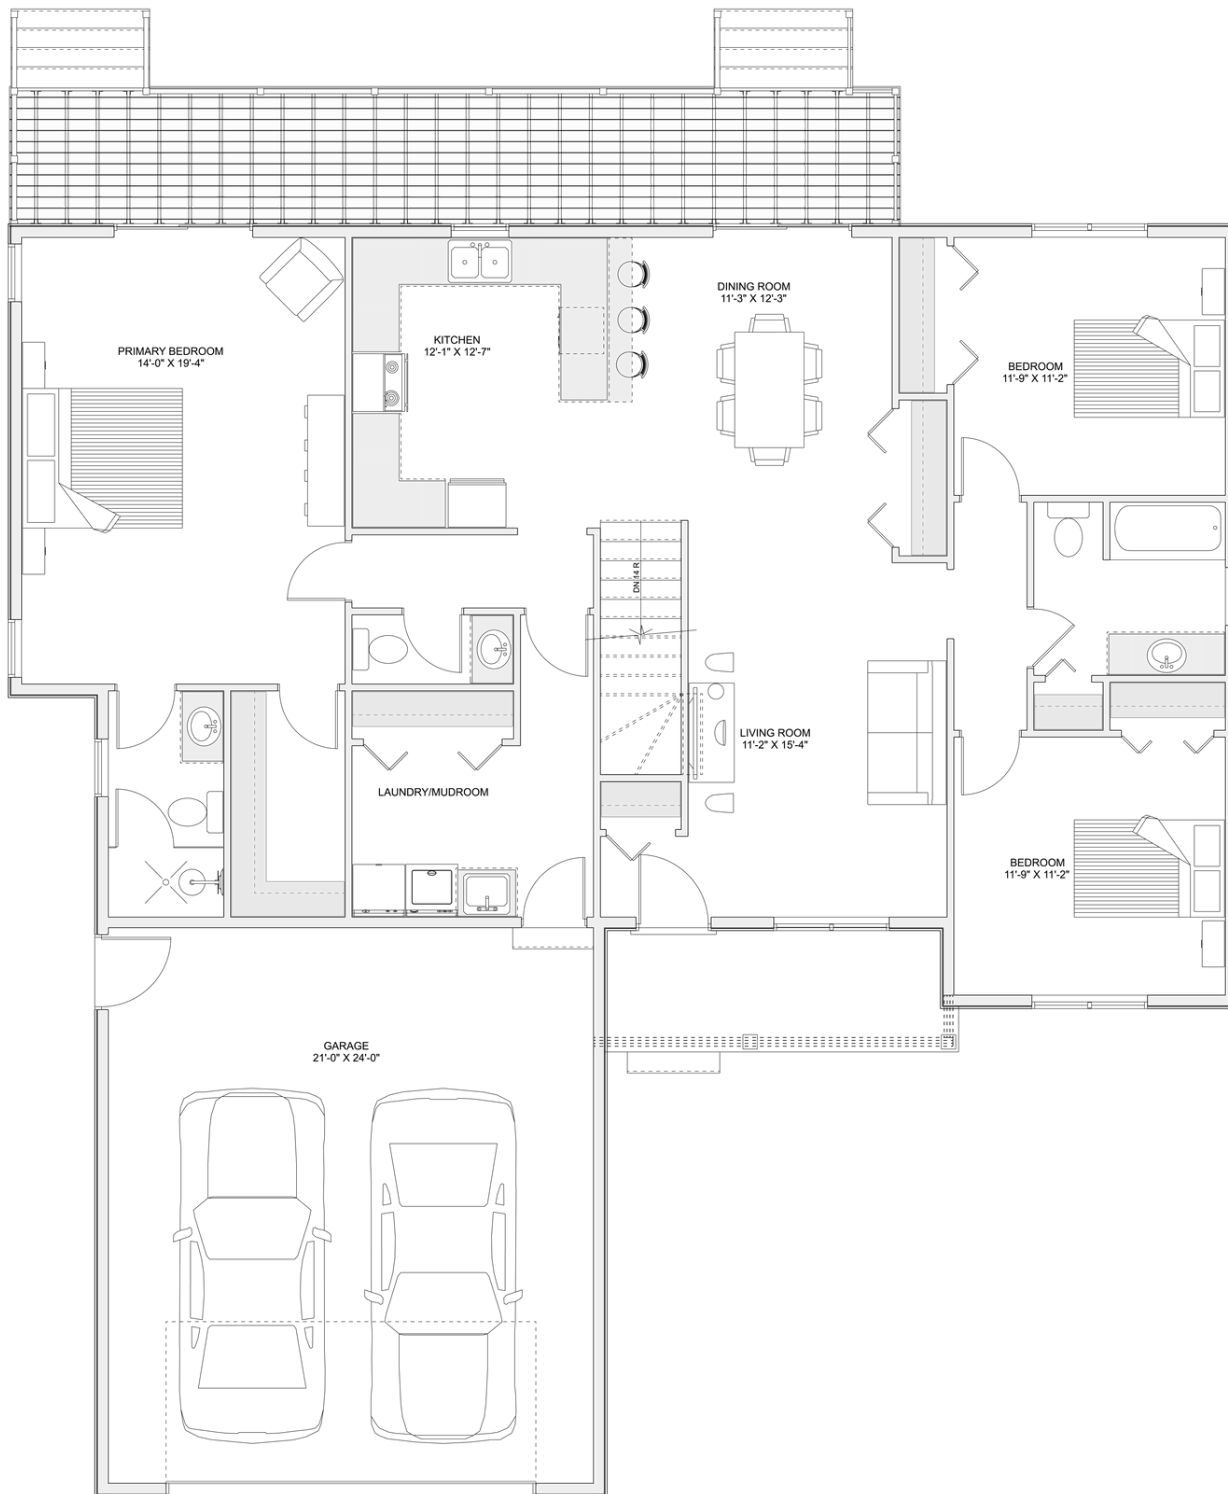

PLAN #21-0375

3 BEDROOM

2.5 BATHROOM

TYPE: Bungalow

SIZE: 1,633 SQ. FT.

OVERALL WIDTH: 53'-0"

OVERALL DEPTH: 54'-10"

CHOOSE YOUR DREAM HOME

Not seeing the perfect plan? We also offer custom design services!

613-876-2488

information@houseofthree.ca

www.houseofthree.ca

PLAN #21-0375

MAIN FLOOR

CHOOSE YOUR DREAM HOME

Not seeing the perfect plan? We also offer custom design services!

613-876-2488

information@houseofthree.ca

www.houseofthree.ca

PLAN #21-0375

FOUNDATION

ALL DIMENSIONS APPROXIMATE. E. & O. E.