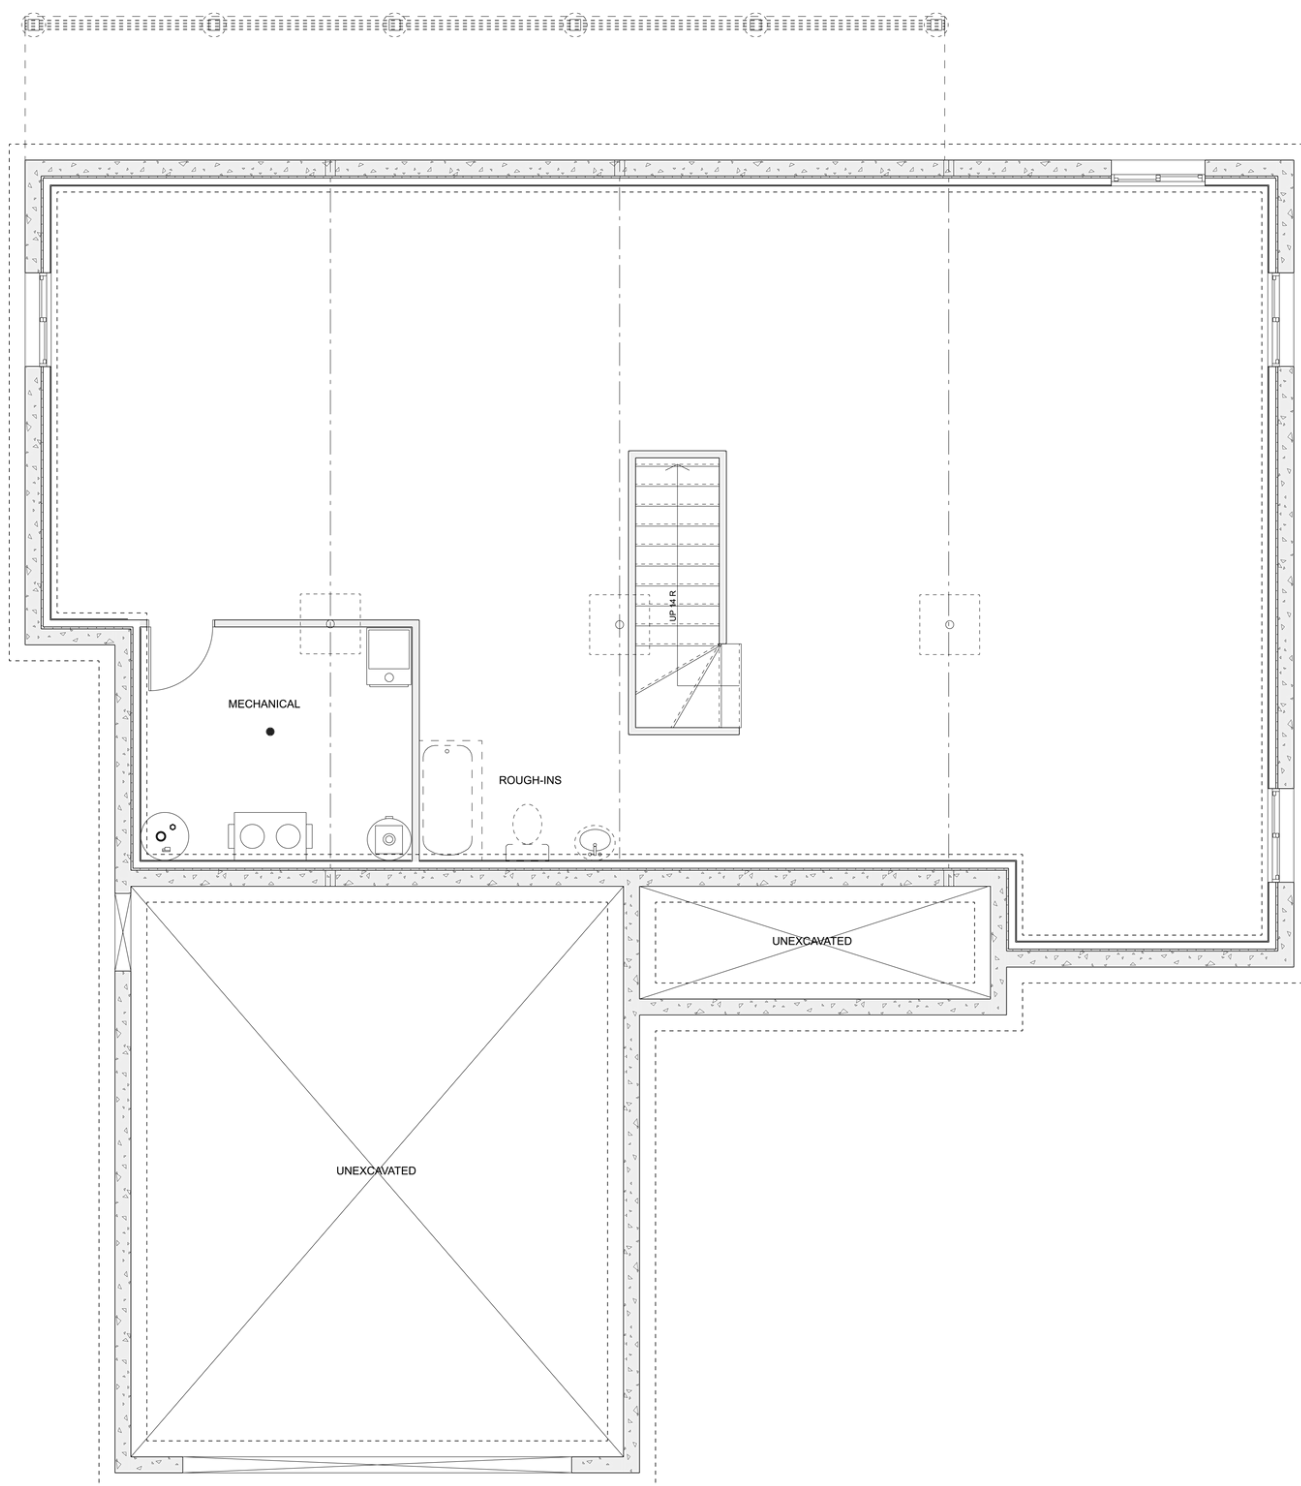

PLAN #21-0375

3 BEDROOM

2.5 BATHROOM

TYPE: Bungalow

SIZE: 1,633 SQ. FT.

OVERALL WIDTH: 53'-0"

OVERALL DEPTH: 54'-10"

CHOOSE YOUR DREAM HOME

613-876-2488

information@houseofthree.ca

www.houseofthree.ca

PLAN #21-0375

FOUNDATION

ALL DIMENSIONS APPROXIMATE. E. & O. E.