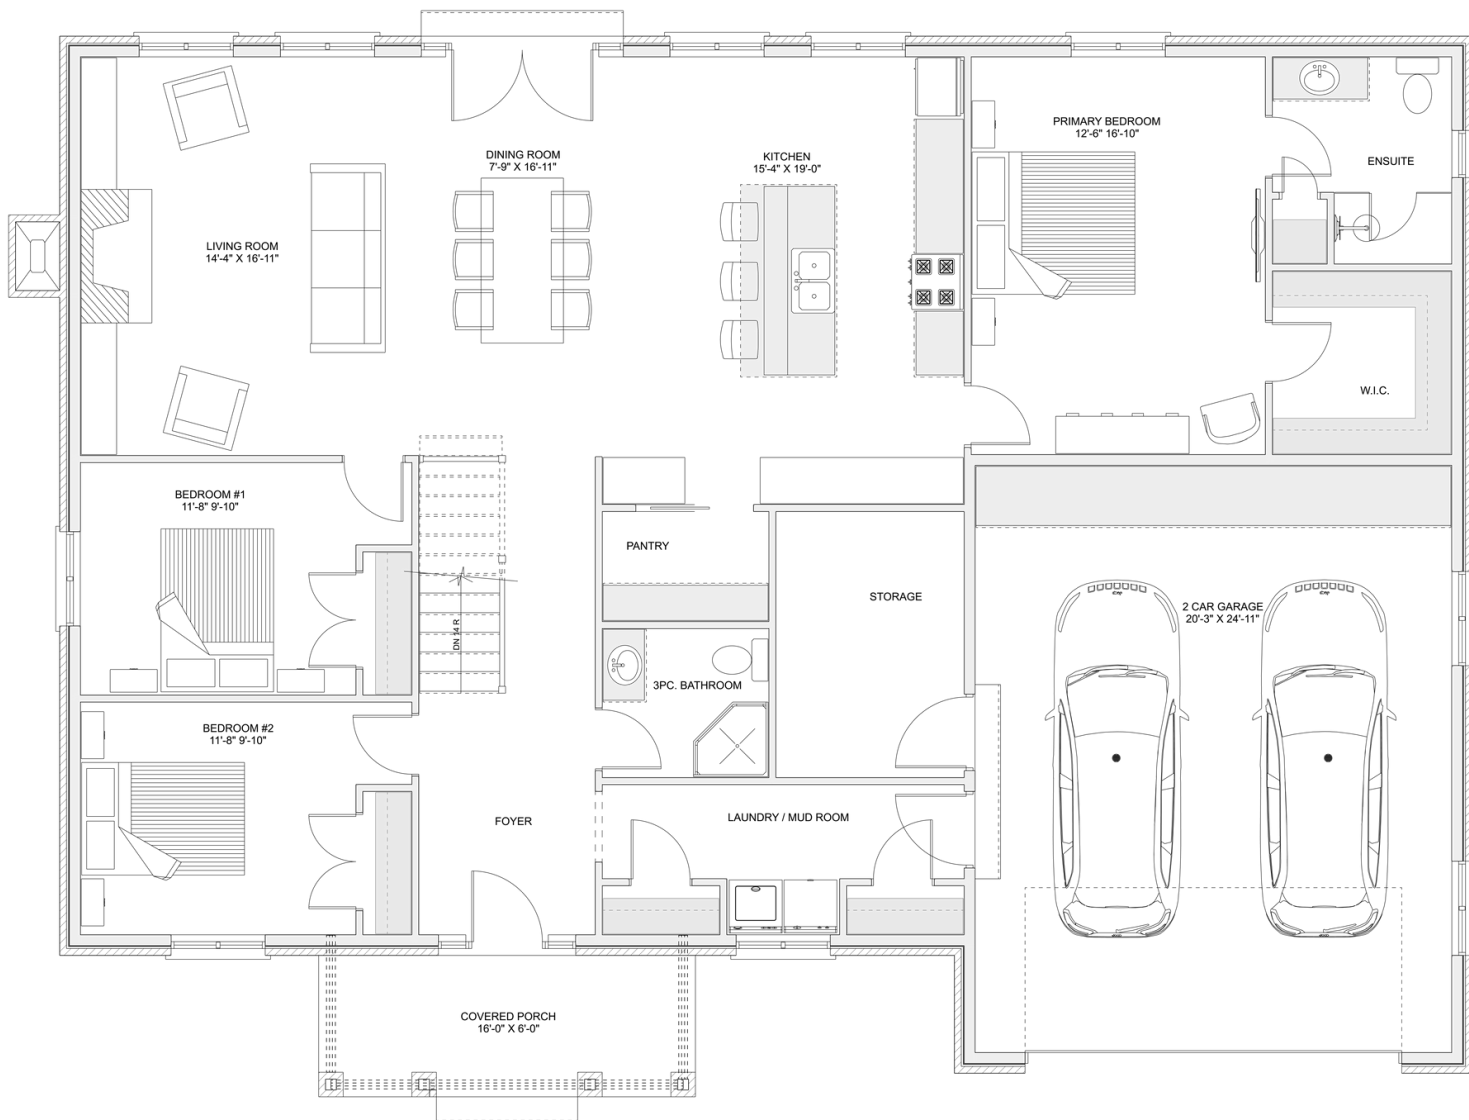

# PLAN #21-0373

3 BEDROOM

2 BATHROOM

TYPE: Bungalow

SIZE: 1,903 SQ. FT.

OVERALL WIDTH: 60'-0"

OVERALL DEPTH: 45'-0"

## PLAN #21-0373

## MAIN FLOOR