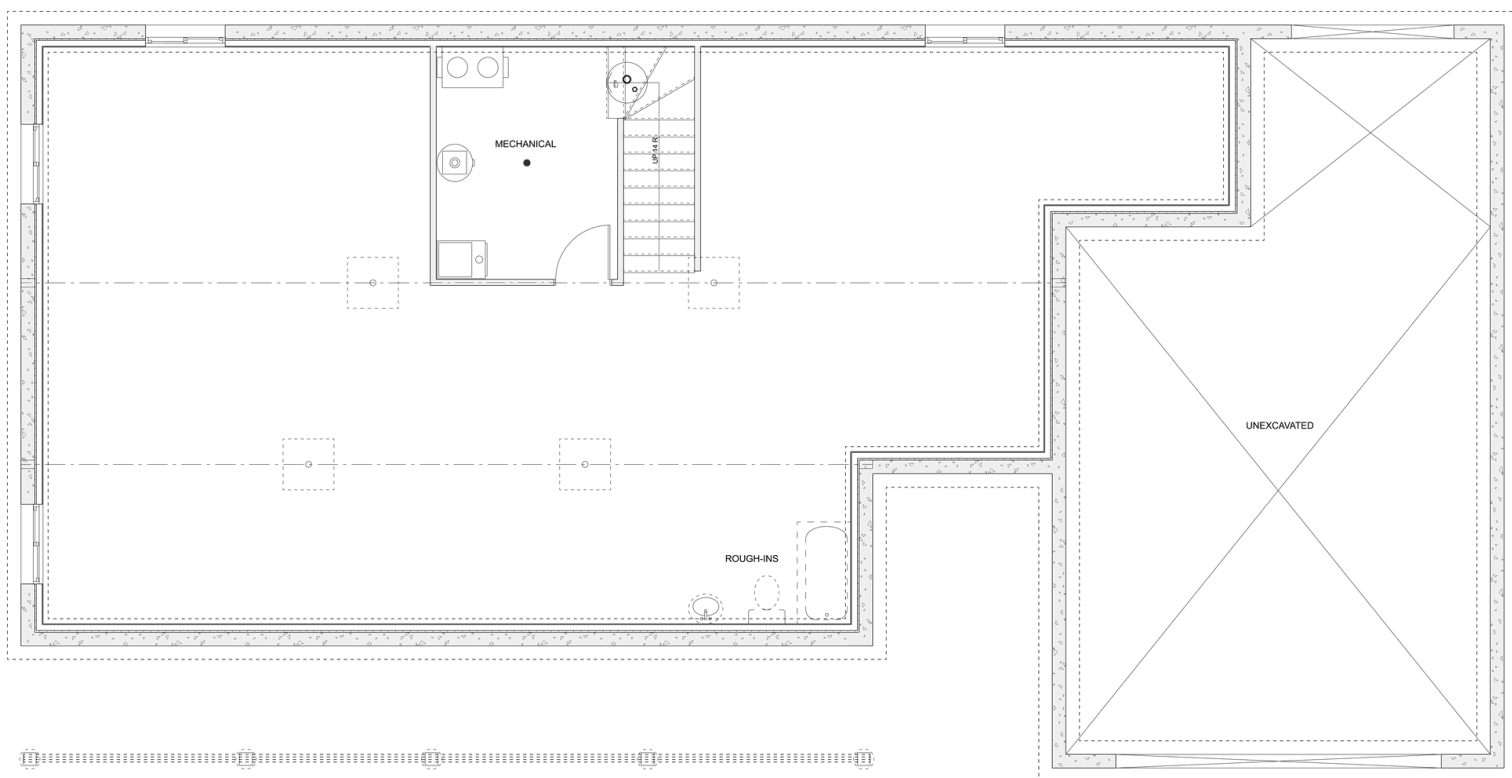

PLAN #21-0363

3 BEDROOM

2 BATHROOM

TYPE: Bungalow

SIZE: 1,593 SQ. FT.

OVERALL WIDTH: 72'-11"

OVERALL DEPTH: 36'-6"

CHOOSE YOUR DREAM HOME

Not seeing the perfect plan? We also offer custom design services!

613-876-2488

information@houseofthree.ca

www.houseofthree.ca

PLAN #21-0373

MAIN FLOOR

ALL DIMENSIONS APPROXIMATE. E. & O. E.

CHOOSE YOUR DREAM HOME

Not seeing the perfect plan? We also offer custom design services!

613-876-2488

information@houseofthree.ca

www.houseofthree.ca

PLAN #21-0373

FOUNDATION

ALL DIMENSIONS APPROXIMATE. E. & O. E.