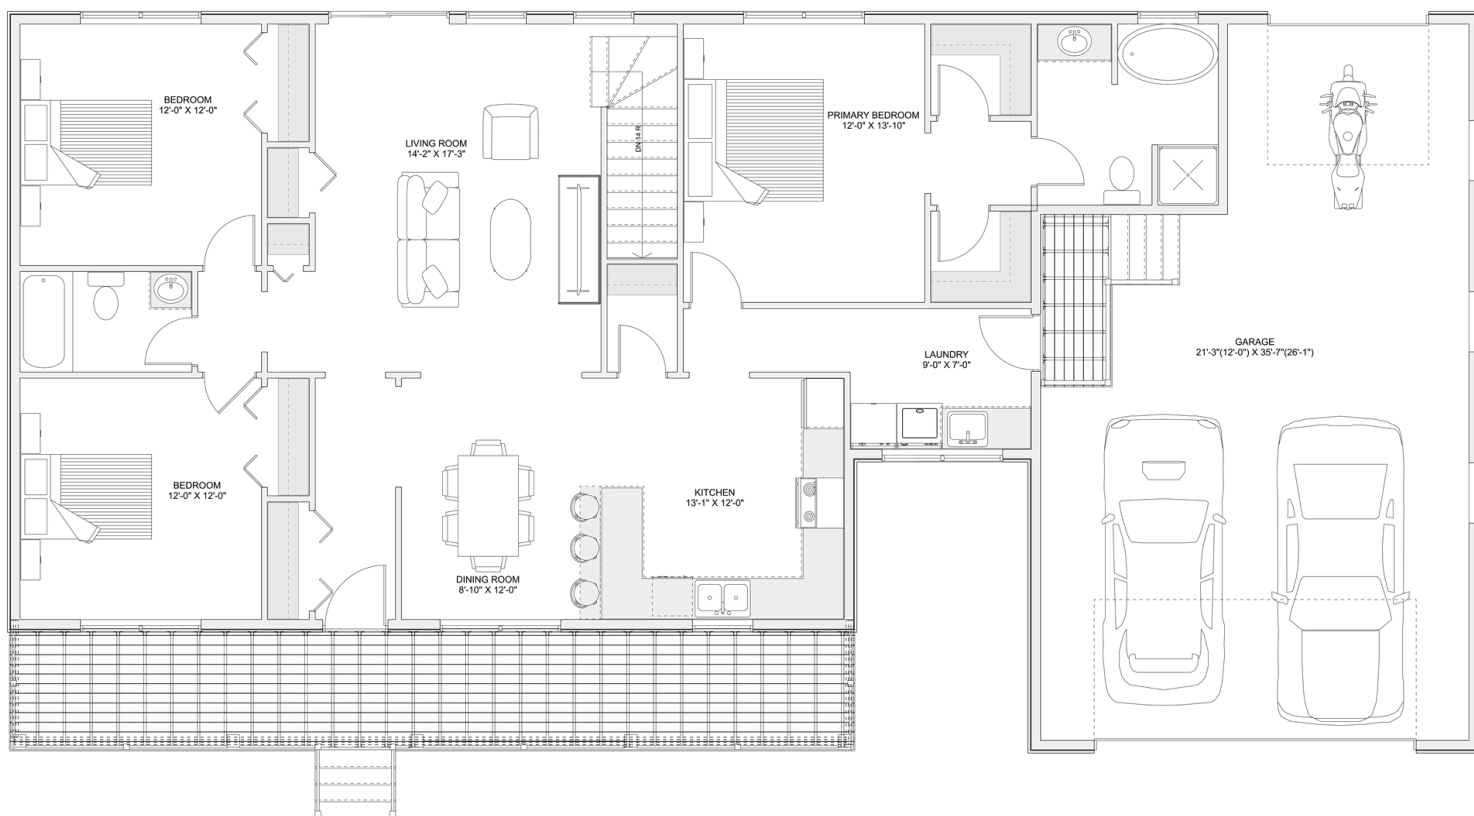

PLAN #21-0363

3 BEDROOM

2 BATHROOM

TYPE: Bungalow

SIZE: 1,593 SQ. FT.

OVERALL WIDTH: 72'-11"

OVERALL DEPTH: 36'-6"

CHOOSE YOUR DREAM HOME

Not seeing the perfect plan? We also offer custom design services!

613-876-2488

information@houseofthree.ca

www.houseofthree.ca

PLAN #21-0373

MAIN FLOOR

ALL DIMENSIONS APPROXIMATE. E. & O. E.

CHOOSE YOUR DREAM HOME