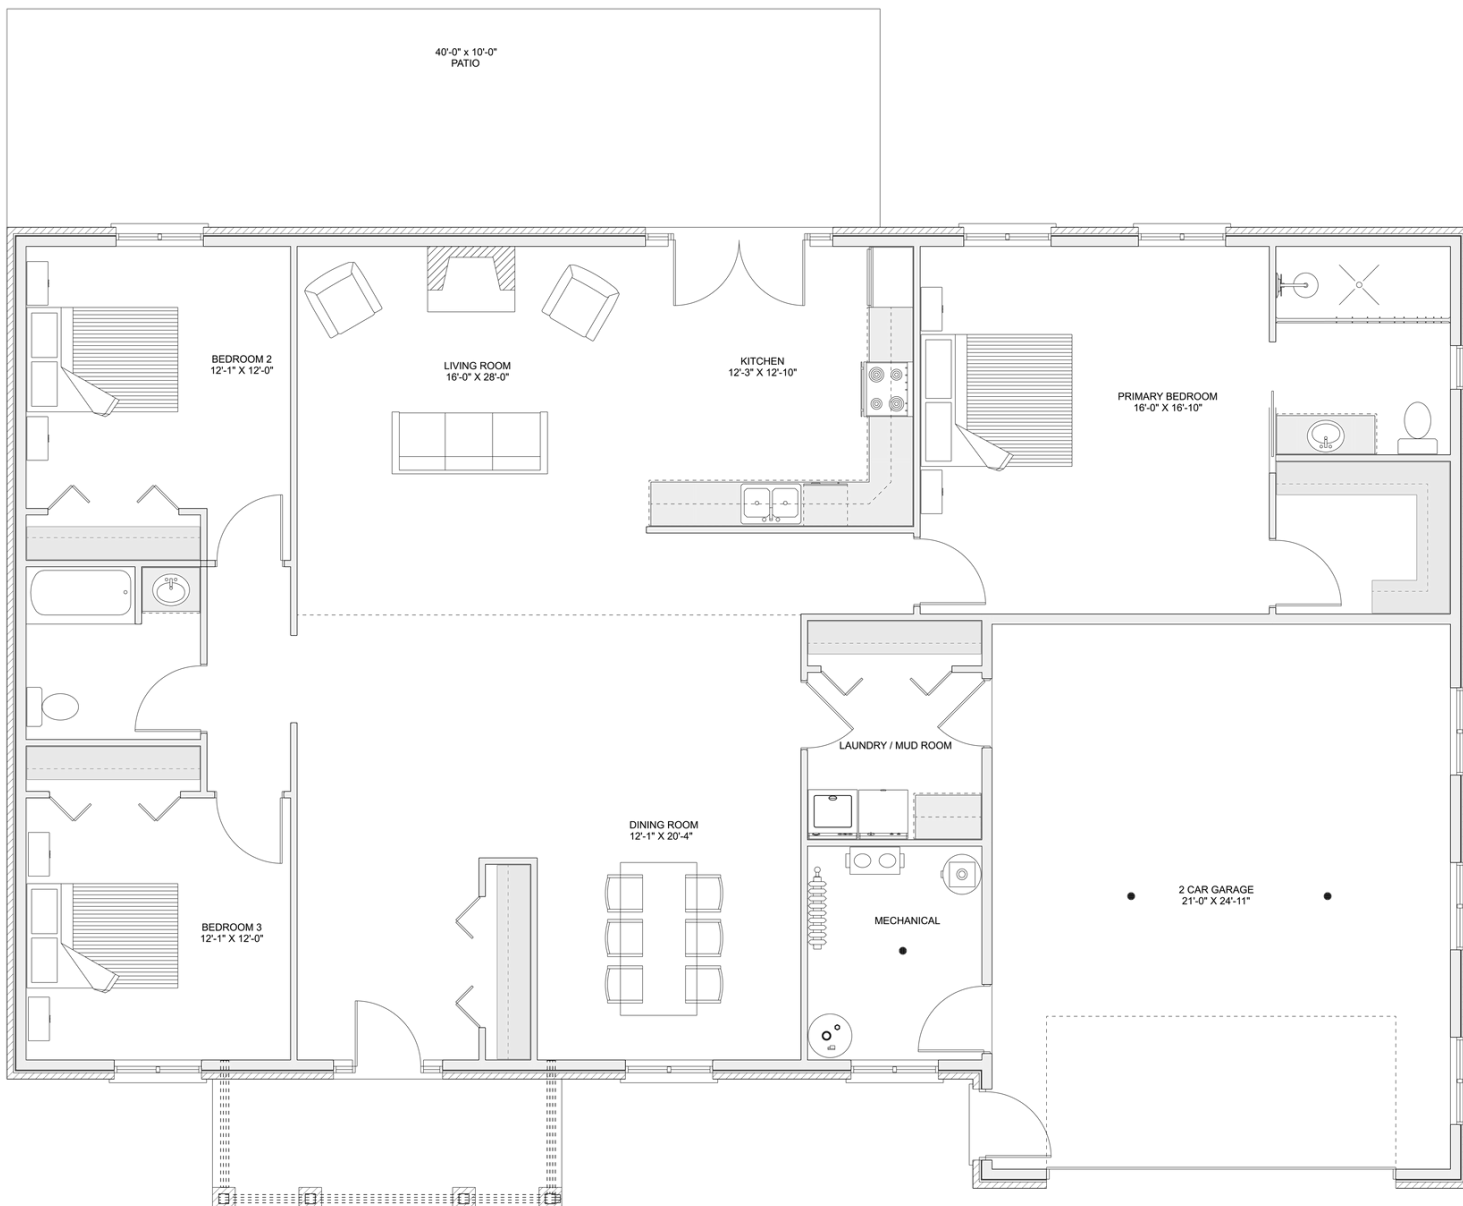

PLAN #21-0359

3 BEDROOMS

2 BATHROOMS

TYPE: Bungalow

SIZE: 2,160 SQ. FT.

OVERALL WIDTH: 67'-0"

OVERALL DEPTH: 45'-0"

CHOOSE YOUR DREAM HOME

Not seeing the perfect plan? We also offer custom design services!

613-876-2488

information@houseofthree.ca

www.houseofthree.ca

PLAN #21-0359

MAIN FLOOR

ALL DIMENSIONS APPROXIMATE. E. & O. E.

CHOOSE YOUR DREAM HOME

Not seeing the perfect plan? We also offer custom design services!

613-876-2488

information@houseofthree.ca

www.houseofthree.ca

PLAN #21-0359

FOUNDATION

ALL DIMENSIONS APPROXIMATE. E. & O. E.