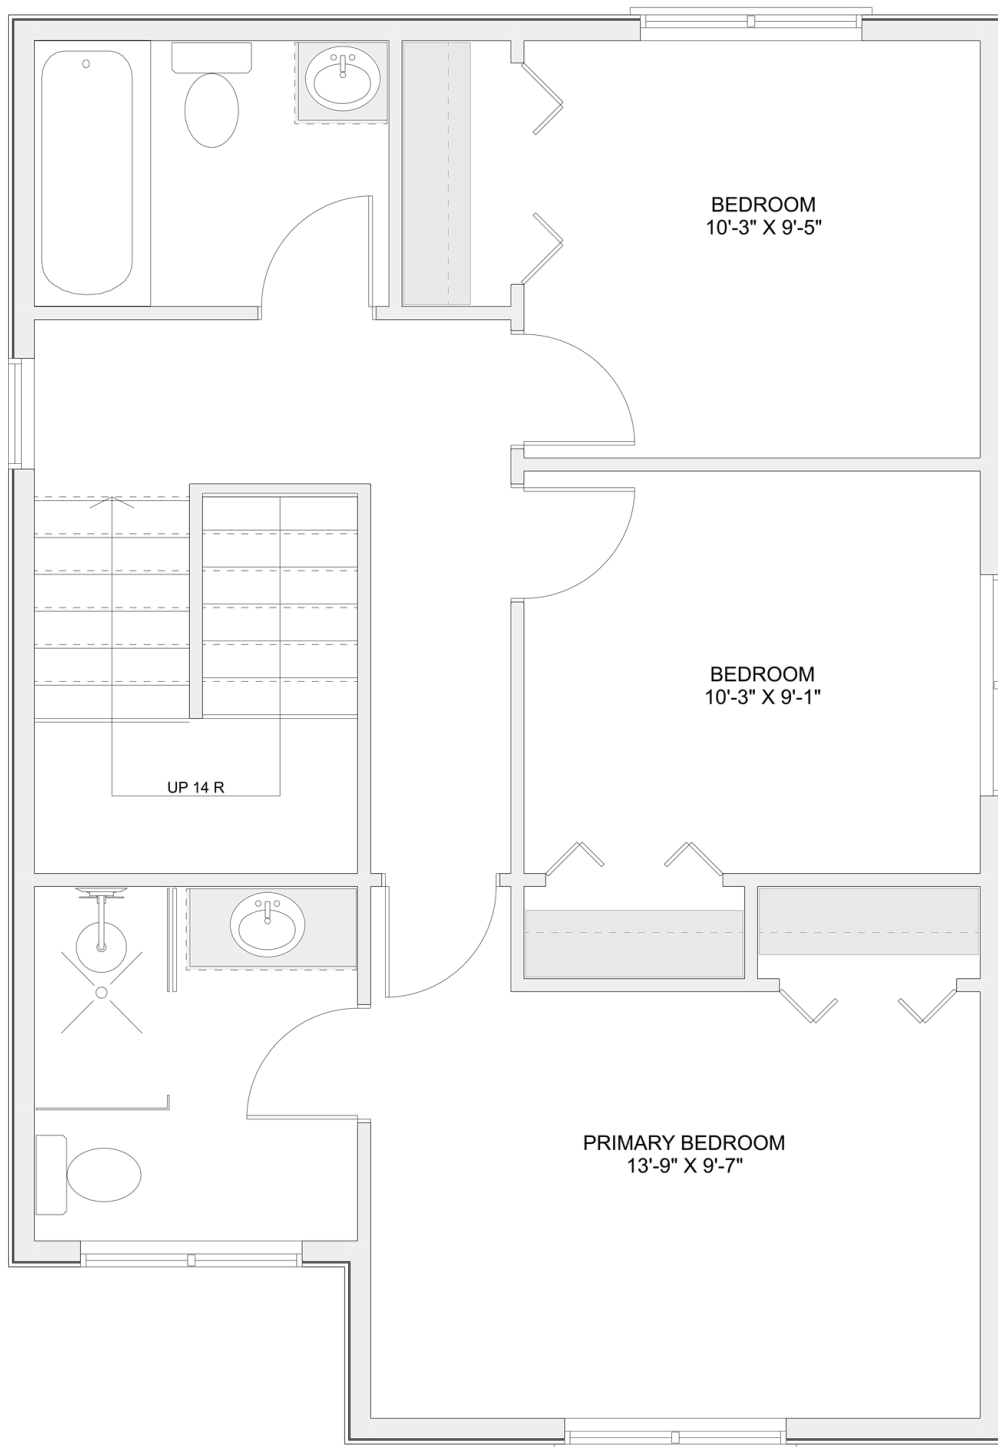

# PLAN #21-0322

4 BEDROOMS

3 BATHROOMS

TYPE: House

SIZE: 2,151 SQ. FT.

OVERALL WIDTH: 23'-1"

OVERALL DEPTH: 32'-10"

## PLAN #21-0322

### SECOND FLOOR

### MAIN FLOOR