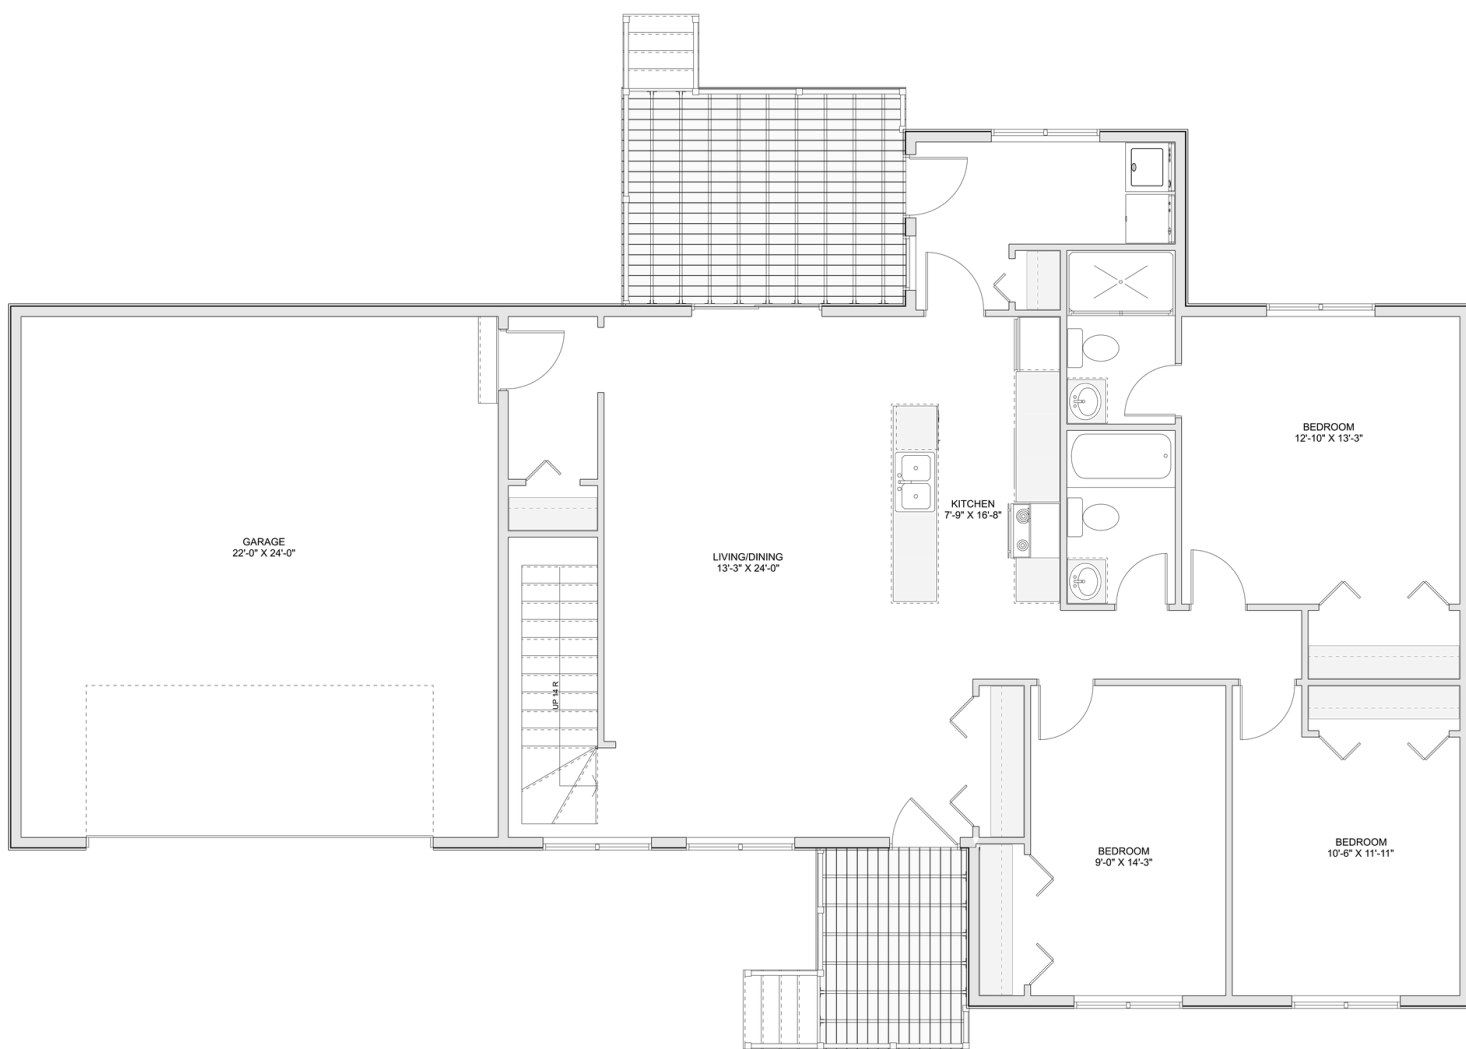

# PLAN #21-0311

3 BEDROOMS

2 BATHROOMS

TYPE: Bungalow

1,407 SQ. FT.

OVERALL WIDTH: 67'-3"

OVERALL DEPTH: 40'-3"

## PLAN #21-0311

## MAIN FLOOR