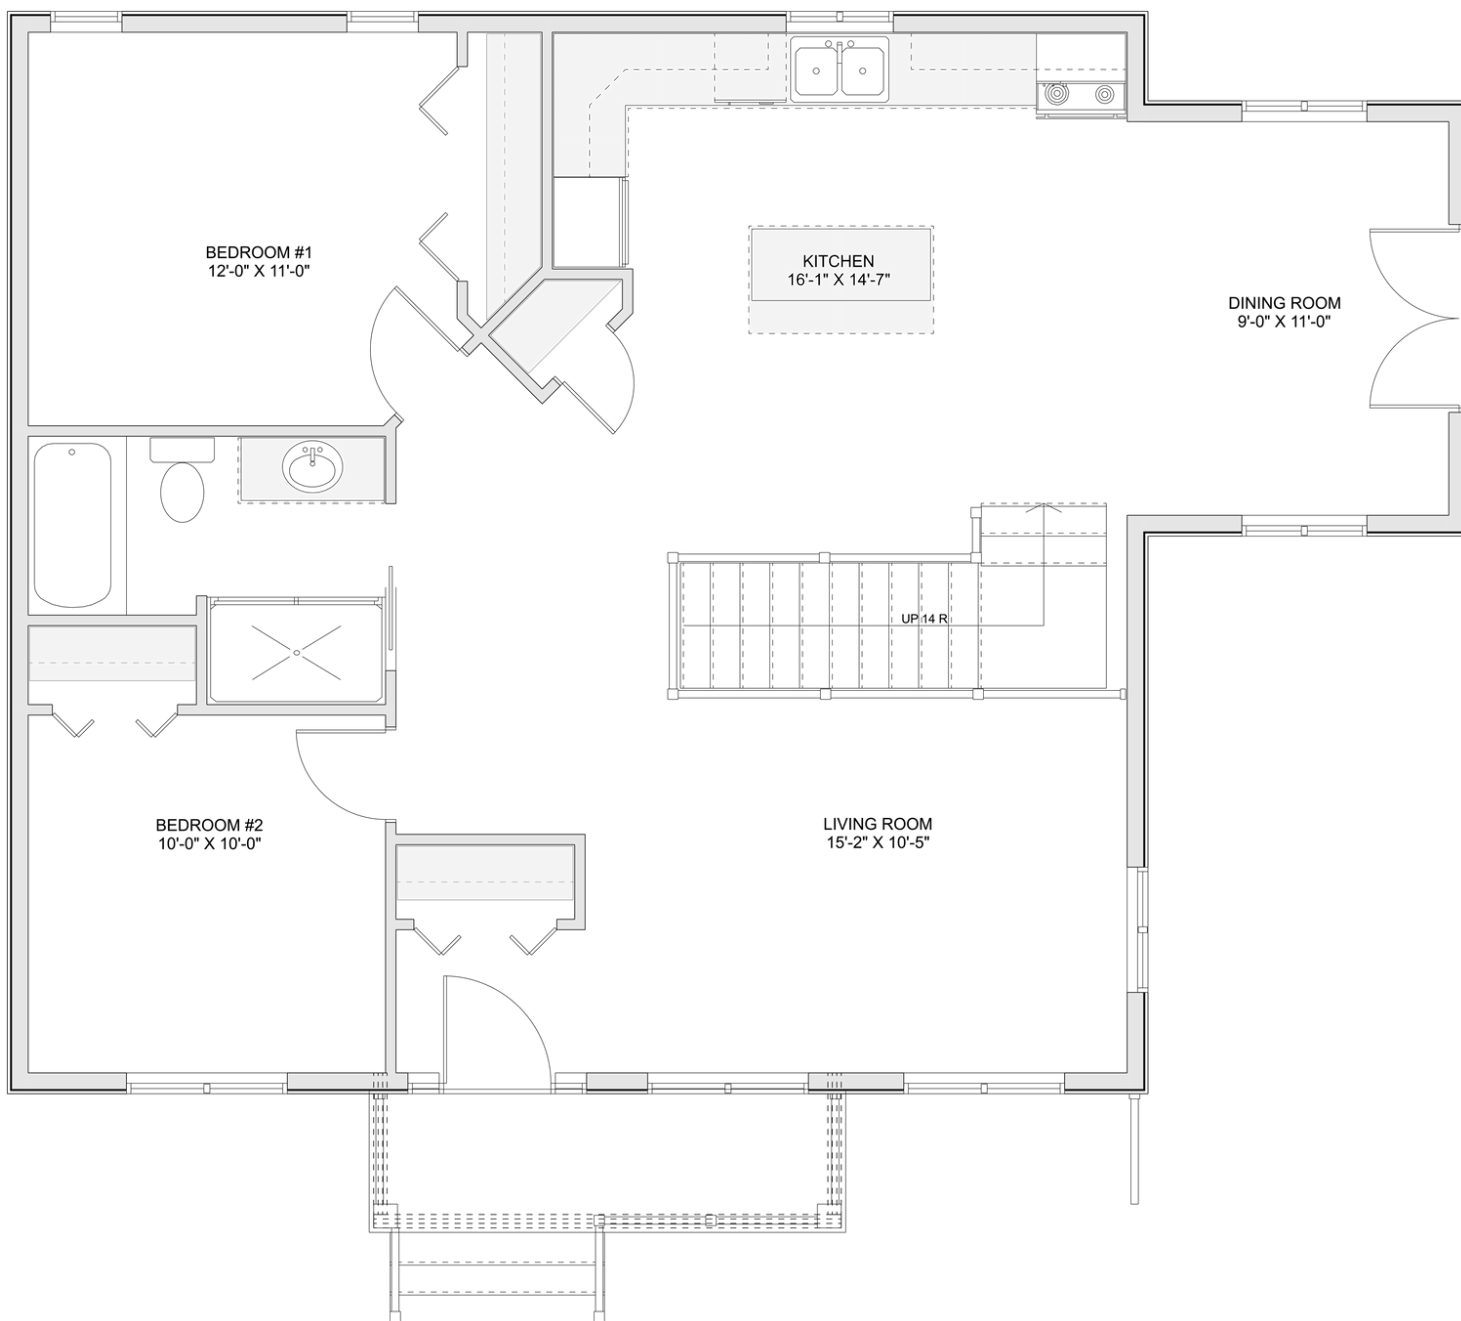

PLAN #21-0299

2 BEDROOMS

1 BATHROOM

TYPE: Bungalow

SIZE: 1,075 SQ. FT.

OVERALL WIDTH: 40'-8"

OVERALL DEPTH: 30'-0"

CHOOSE YOUR DREAM HOME

Not seeing the perfect plan? We also offer custom design services!

613-876-2488

information@houseofthree.ca

www.houseofthree.ca

PLAN #21-0299

MAIN FLOOR

CHOOSE YOUR DREAM HOME

Not seeing the perfect plan? We also offer custom design services!