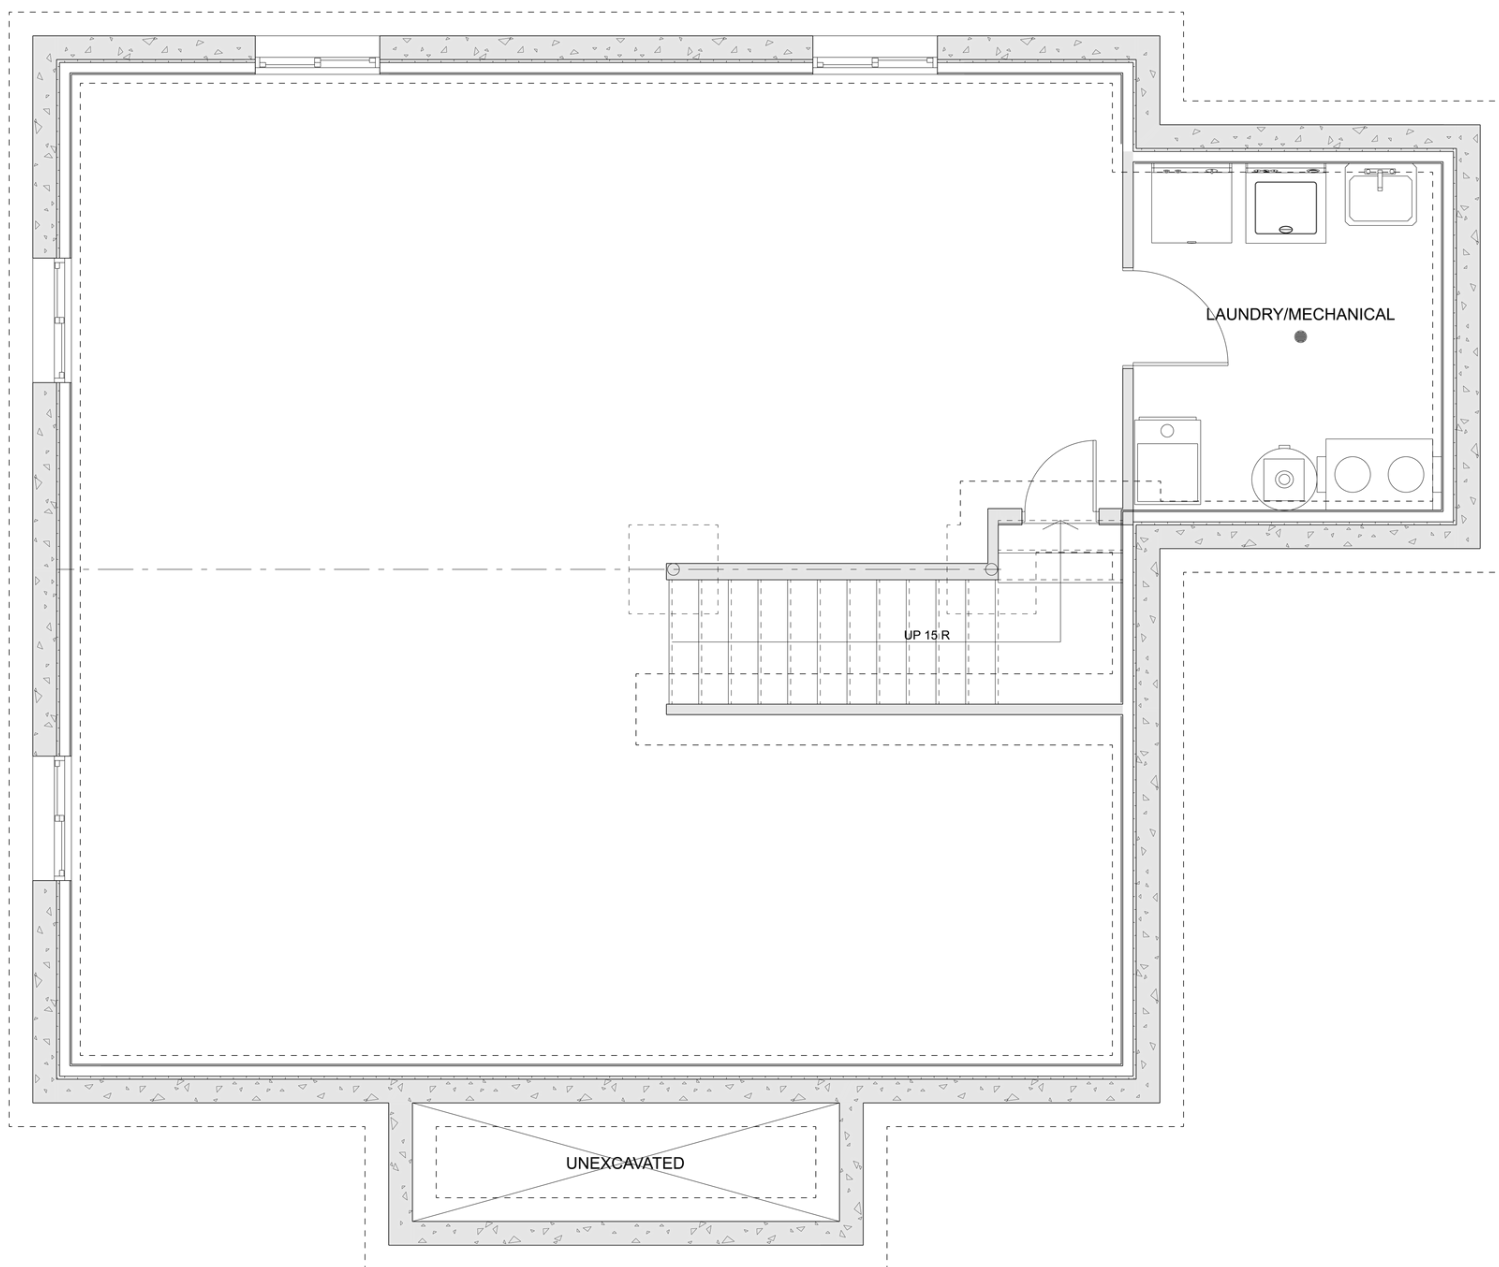

CHOOSE YOUR DREAM HOME

Not seeing the perfect plan? We also offer custom design services!

613-876-2488

information@houseofthree.ca

www.houseofthree.ca

PLAN #21-0299

FOUNDATION