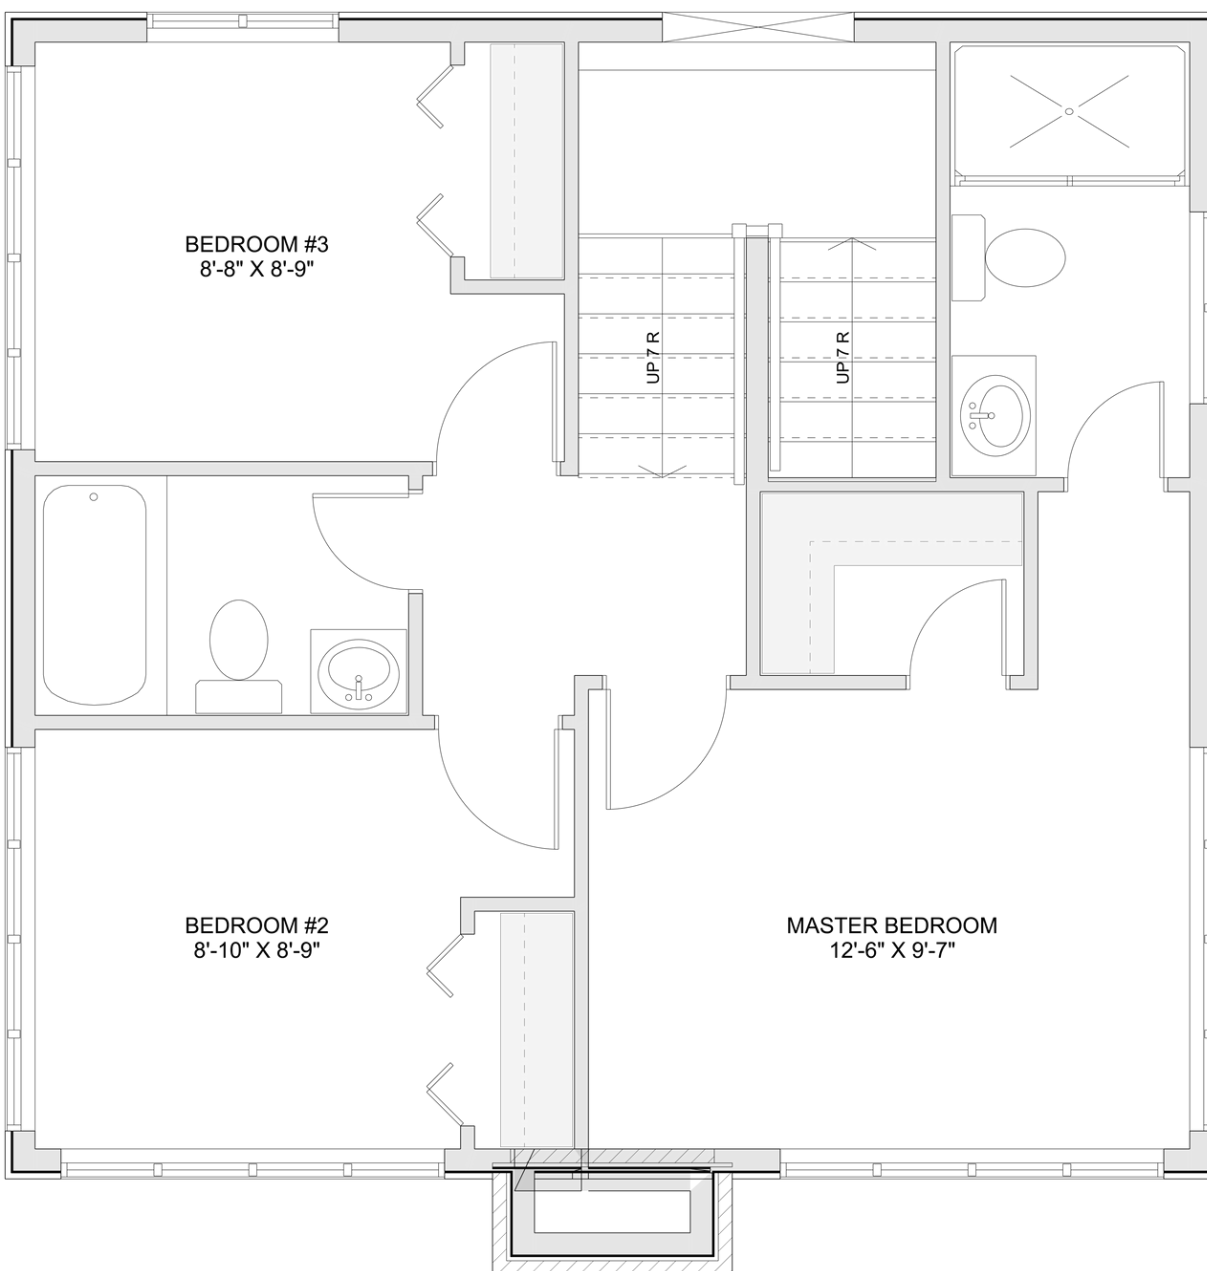

PLAN #21-0297

3 BEDROOMS

2 BATHROOMS

TYPE: House

SIZE: 1,233 SQ. FT.

OVERALL WIDTH: 30'-0"

OVERALL DEPTH: 39'-0"

CHOOSE YOUR DREAM HOME

Not seeing the perfect plan? We also offer custom design services!

613-876-2488

information@houseofthree.ca

www.houseofthree.ca

PLAN #21-0297

SECOND FLOOR

CHOOSE YOUR DREAM HOME

Not seeing the perfect plan? We also offer custom design services!