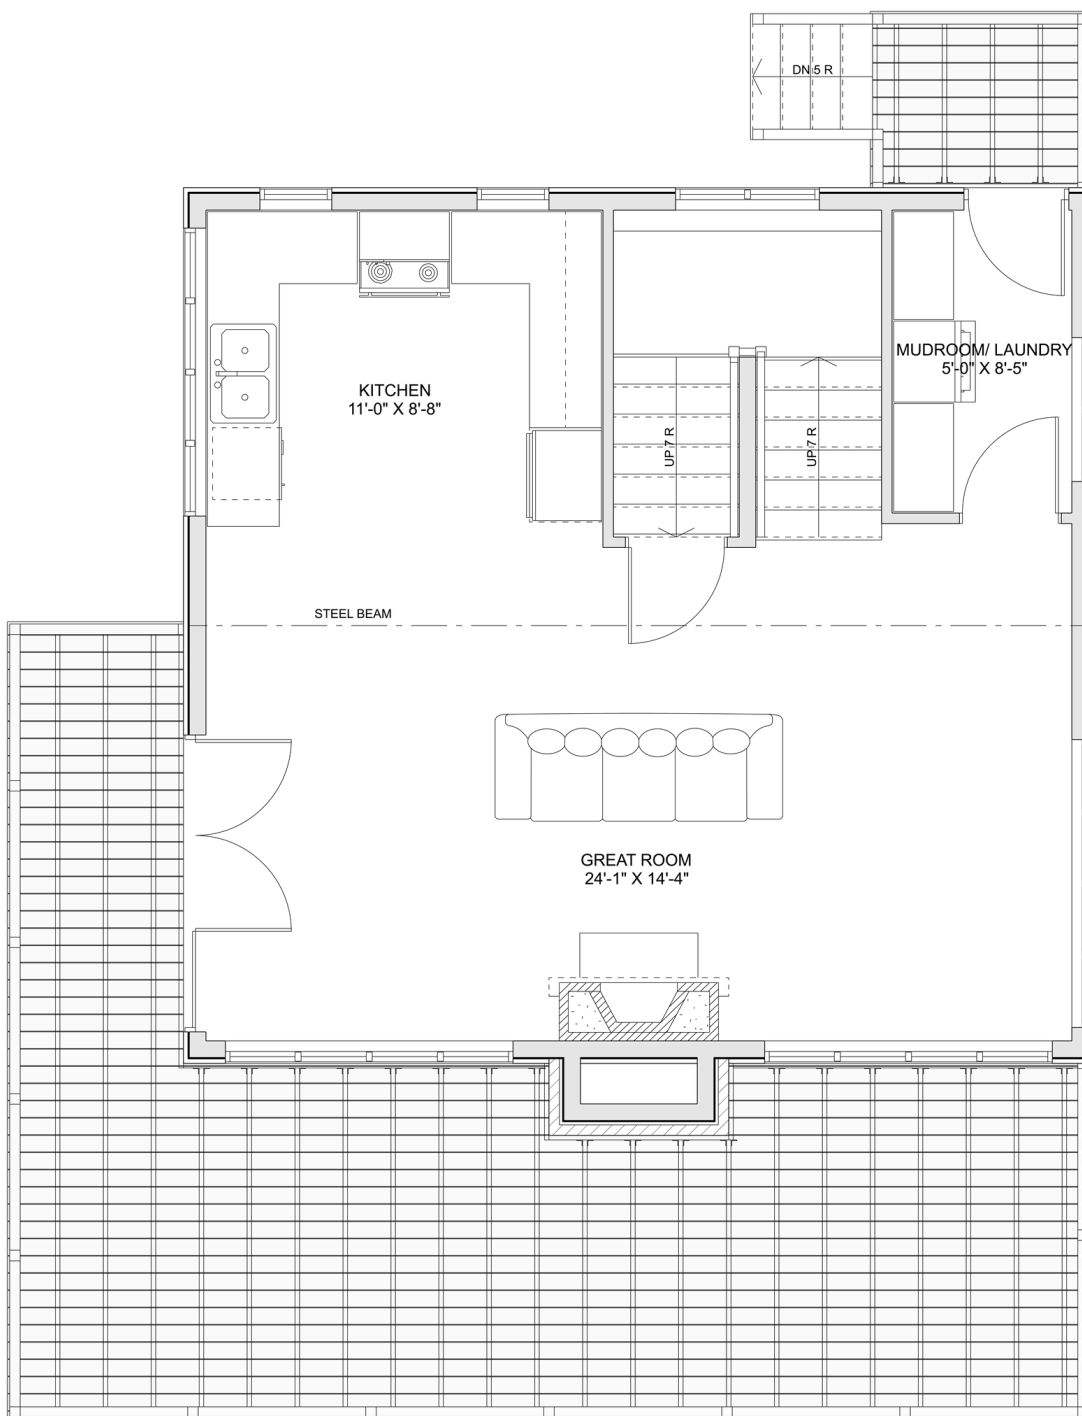

CHOOSE YOUR DREAM HOME

Not seeing the perfect plan? We also offer custom design services!

613-876-2488

information@houseofthree.ca

www.houseofthree.ca

PLAN #21-0297

MAIN FLOOR