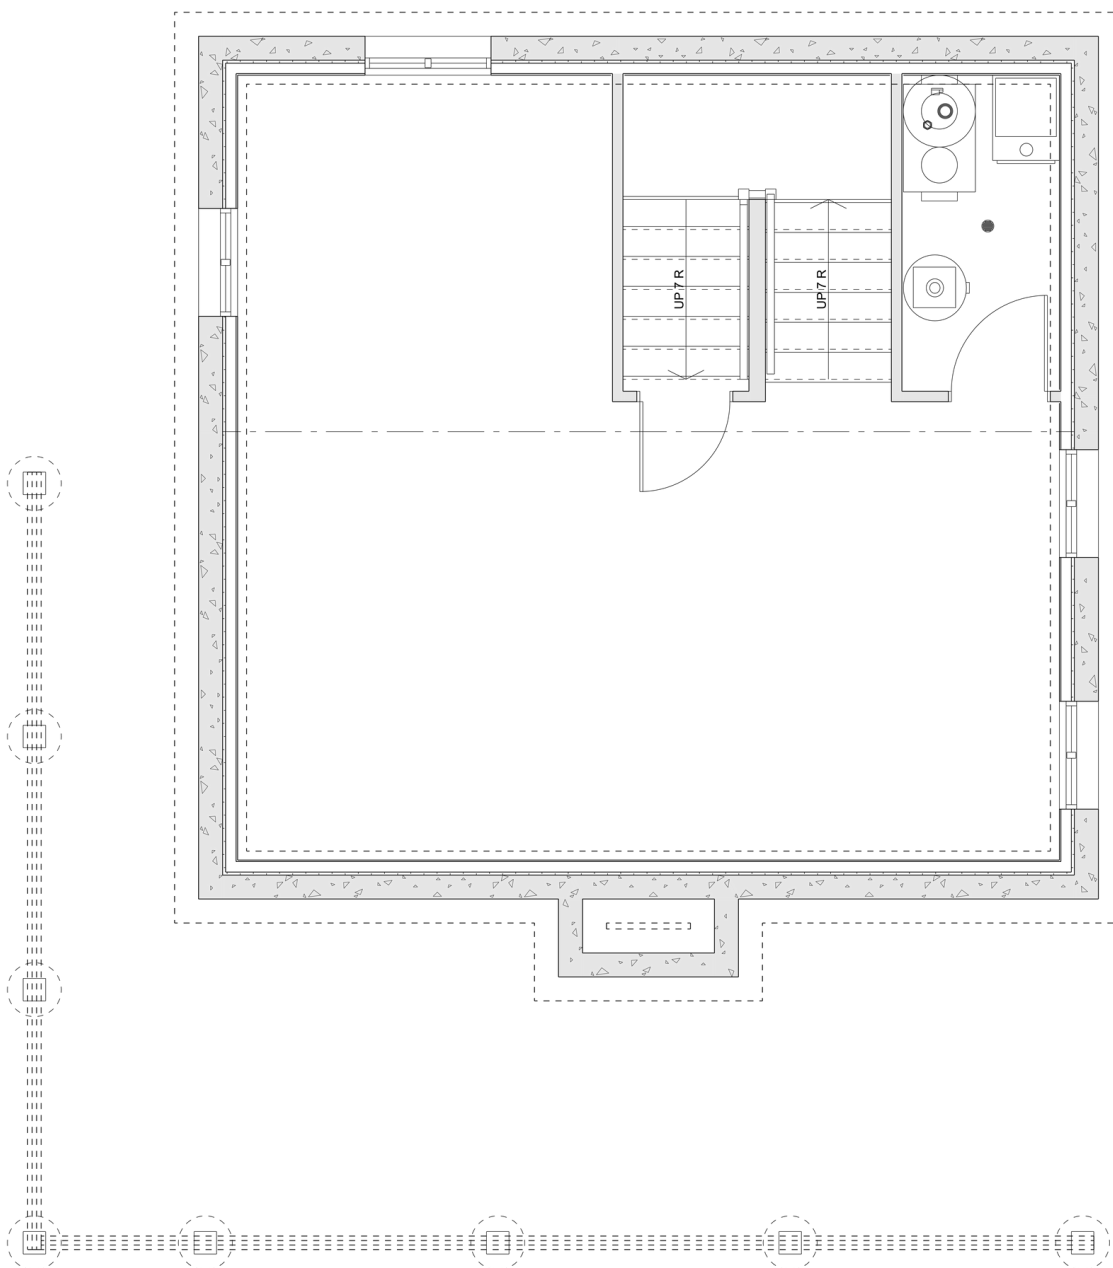

CHOOSE YOUR DREAM HOME

Not seeing the perfect plan? We also offer custom design services!

613-876-2488

information@houseofthree.ca

www.houseofthree.ca

PLAN #21-0297

FOUNDATION