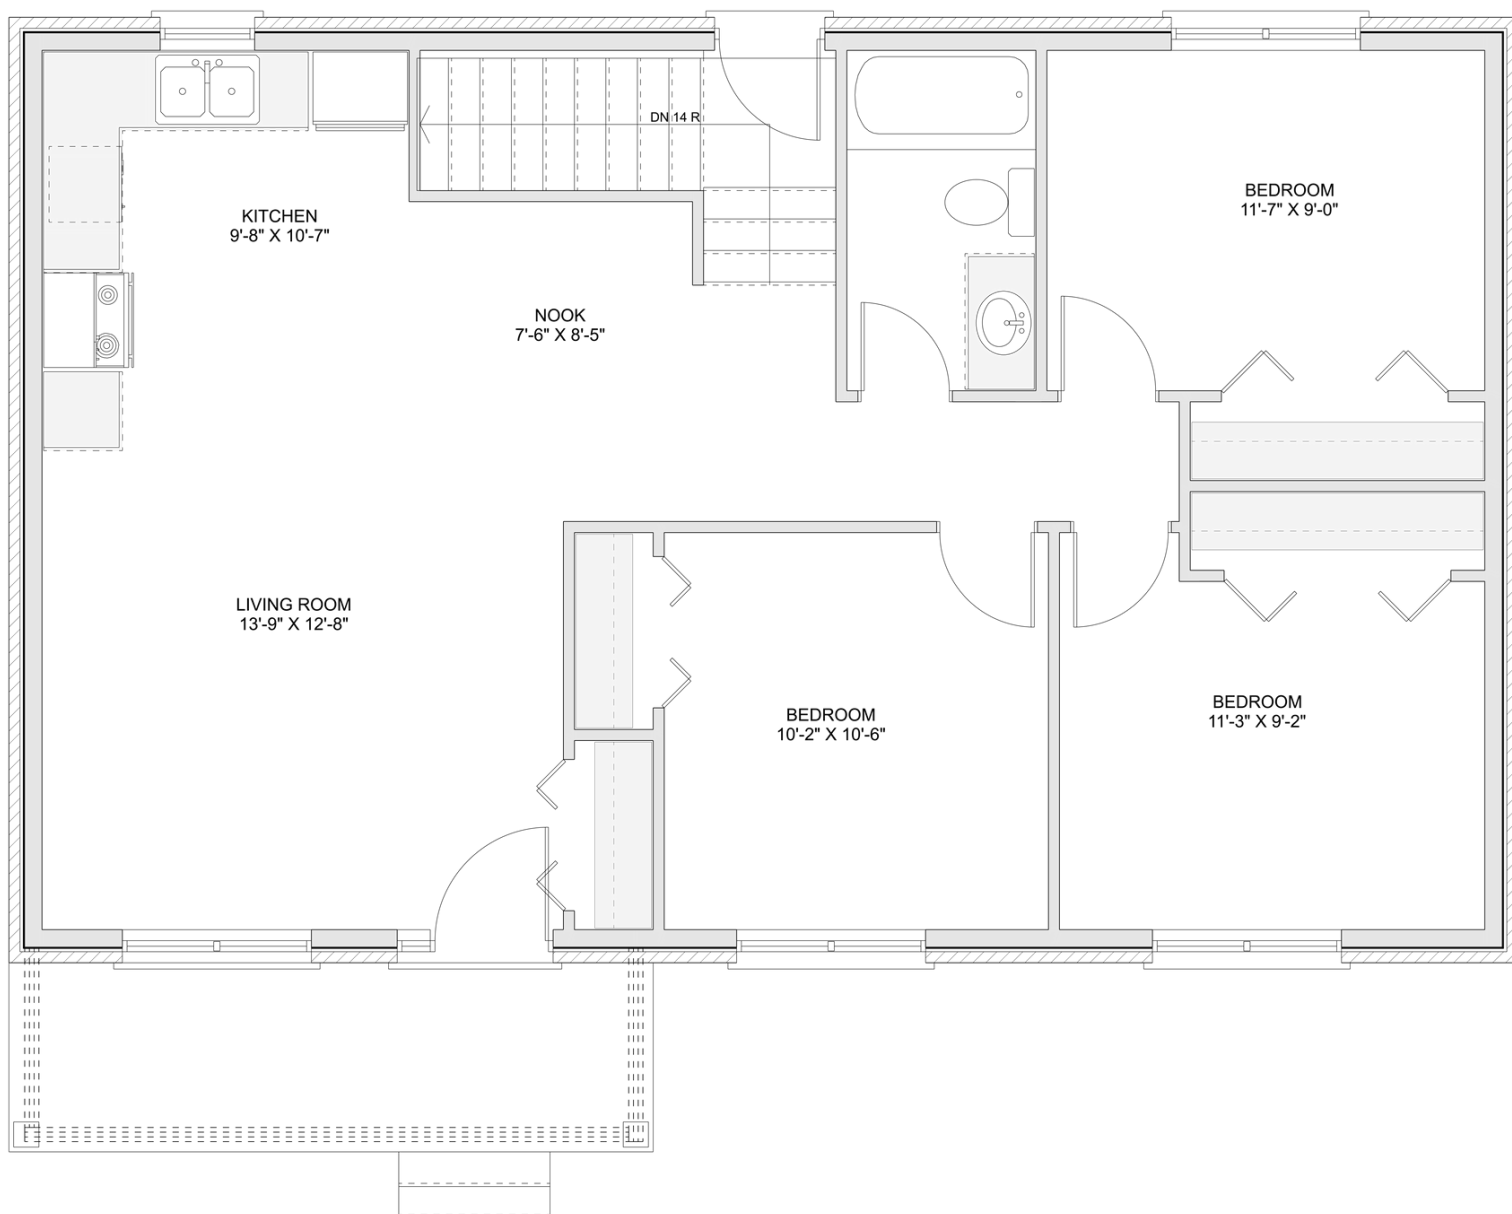

# PLAN #21-0292

3 BEDROOMS

1 BATHROOM

TYPE: House

SIZE: 998 SQ. FT.

OVERALL WIDTH: 39'-11"

OVERALL DEPTH: 25'-0"

## PLAN #21-0292

## MAIN FLOOR