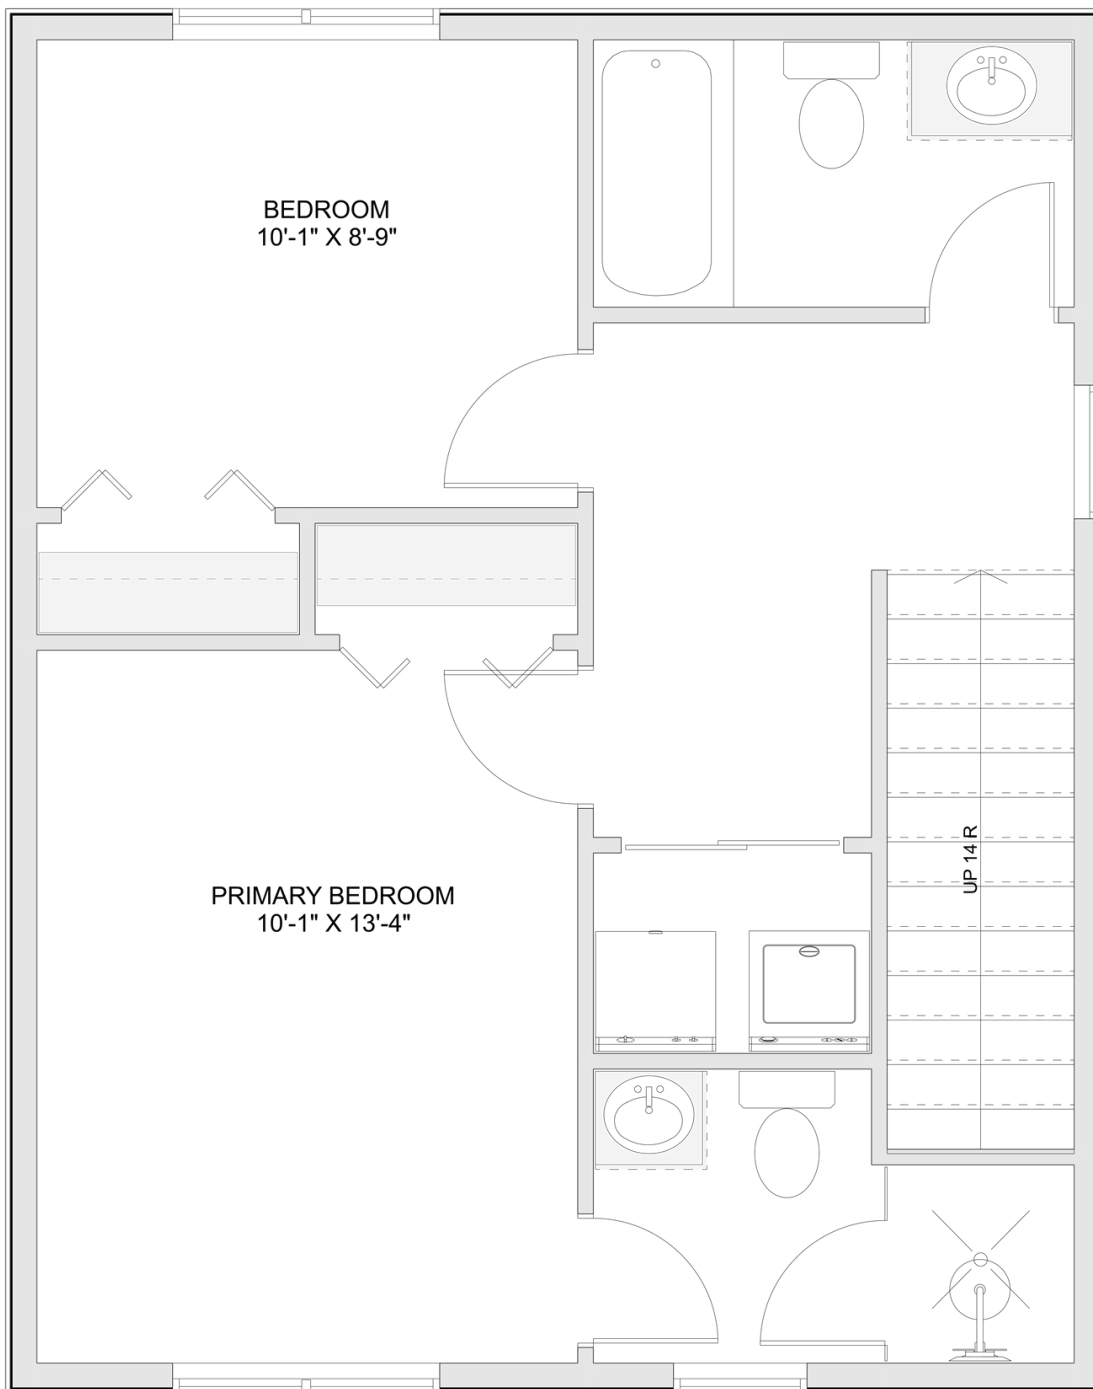

PLAN #21-0291

2 BEDROOMS

2 BATHROOMS

TYPE: House

SIZE: 1,094 SQ. FT.

OVERALL WIDTH: 21'-2"

OVERALL DEPTH: 26'-6"

CHOOSE YOUR DREAM HOME

Not seeing the perfect plan? We also offer custom design services!

613-876-2488

information@houseofthree.ca

www.houseofthree.ca

PLAN #21-0291

SECOND FLOOR

CHOOSE YOUR DREAM HOME

Not seeing the perfect plan? We also offer custom design services!