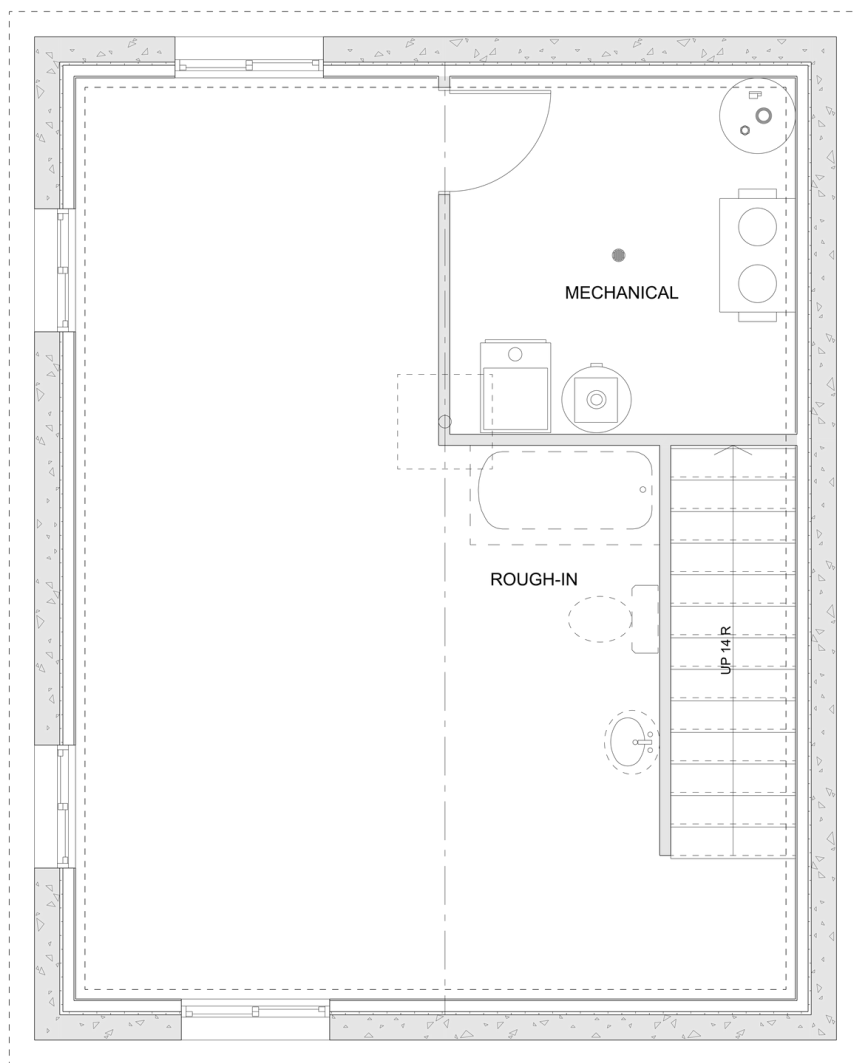

CHOOSE YOUR DREAM HOME

Not seeing the perfect plan? We also offer custom design services!

613-876-2488

information@houseofthree.ca

www.houseofthree.ca

PLAN #21-0291

FOUNDATION