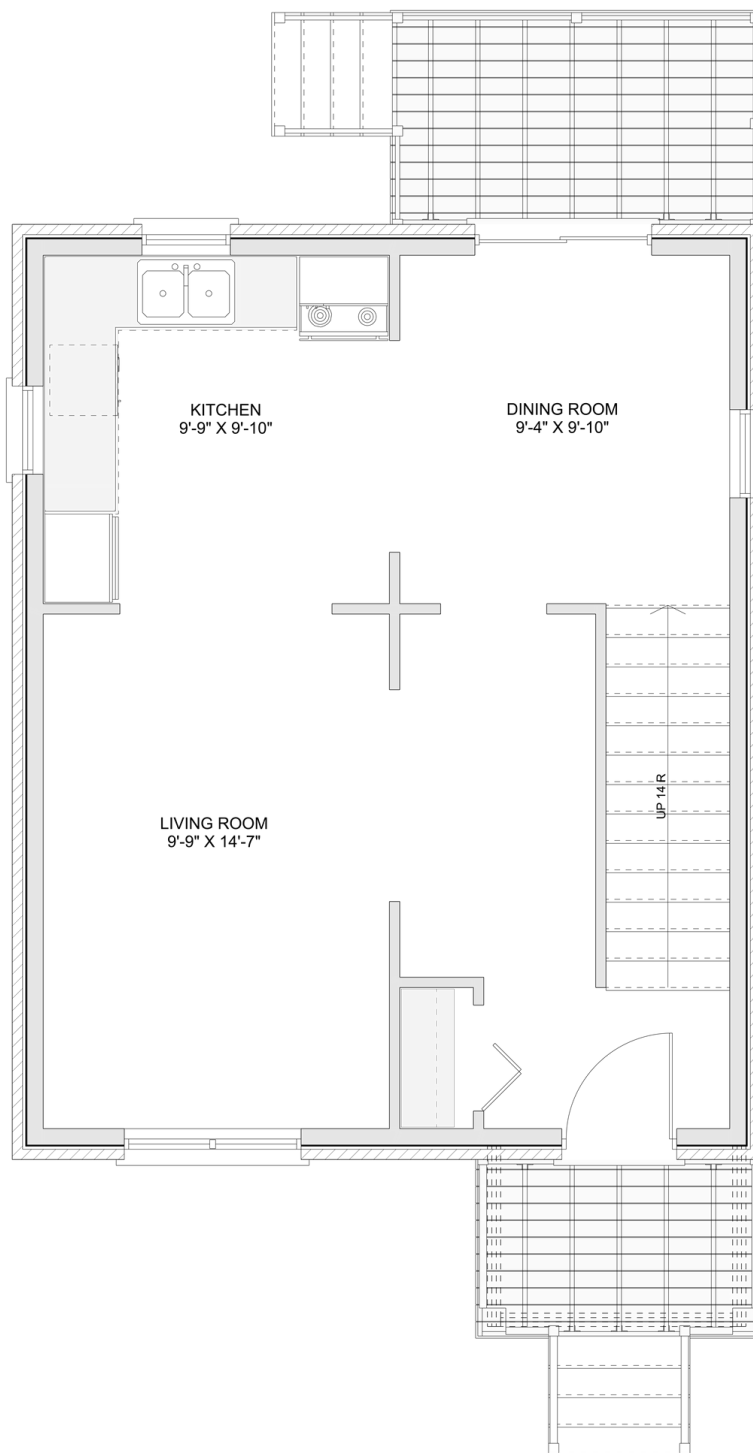

PLAN #21-0291

2 BEDROOMS

2 BATHROOMS

TYPE: House

SIZE: 1,094 SQ. FT.

OVERALL WIDTH: 21'-2"

OVERALL DEPTH: 26'-6"

CHOOSE YOUR DREAM HOME

Not seeing the perfect plan? We also offer custom design services!

613-876-2488

information@houseofthree.ca

www.houseofthree.ca

PLAN #21-0291

SECOND FLOOR

CHOOSE YOUR DREAM HOME

Not seeing the perfect plan? We also offer custom design services!

613-876-2488

information@houseofthree.ca

www.houseofthree.ca

PLAN #21-0291

MAIN FLOOR

CHOOSE YOUR DREAM HOME

Not seeing the perfect plan? We also offer custom design services!

613-876-2488