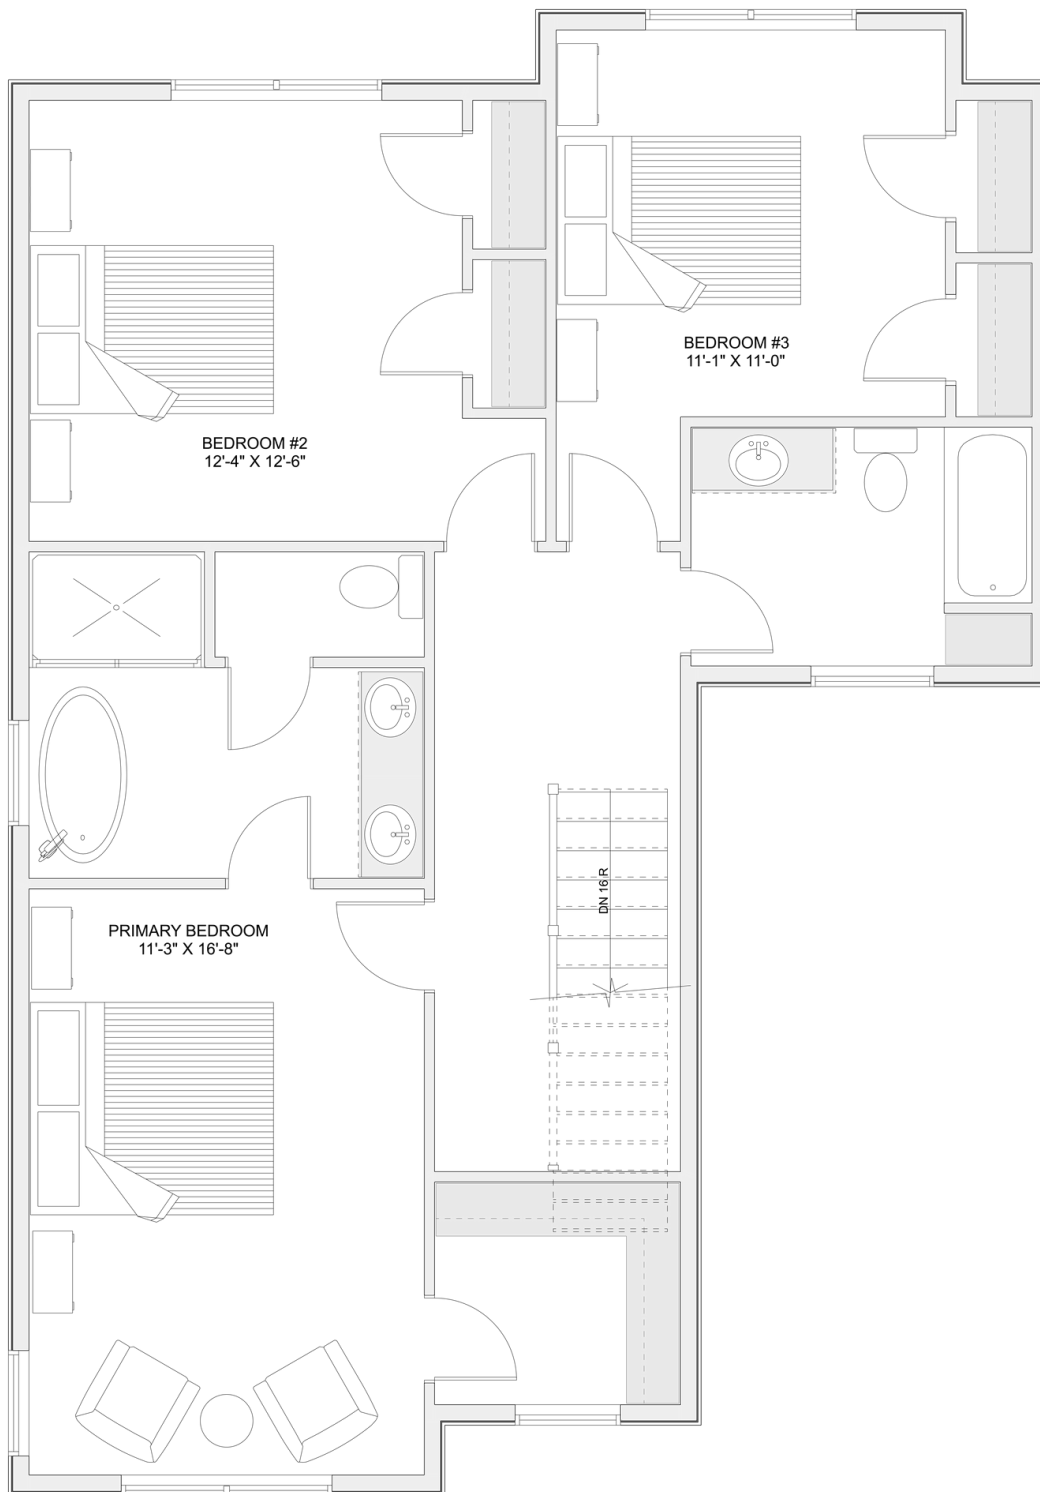

# PLAN #21-0282

4 BEDROOM

2 BATHROOM

TYPE: House

SIZE: 2,000 SQ. FT.

OVERALL WIDTH: 40'-0"

OVERALL DEPTH: 46'-0"

## PLAN #21-0282

## SECOND FLOOR