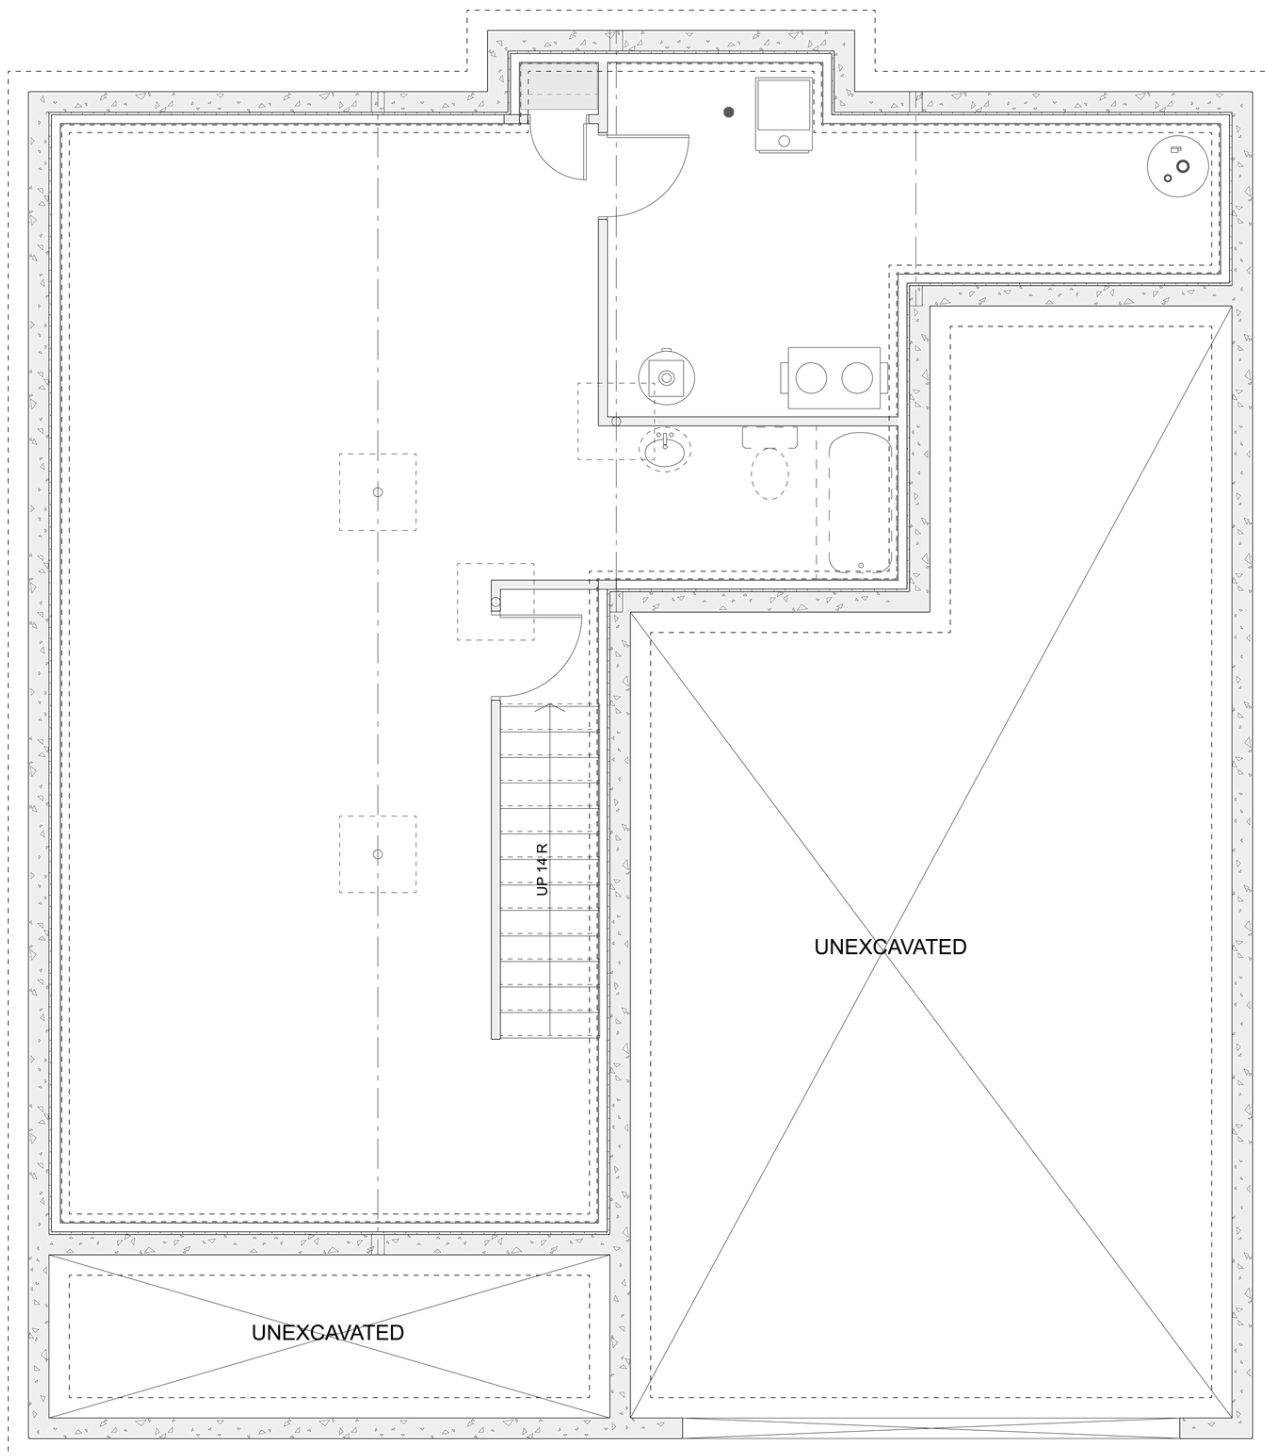

MAIN FLOOR

CHOOSE YOUR DREAM HOME

Not seeing the perfect plan? We also offer custom design services!

613-876-2488

information@houseofthree.ca

www.houseofthree.ca

PLAN #21-0282

FOUNDATION