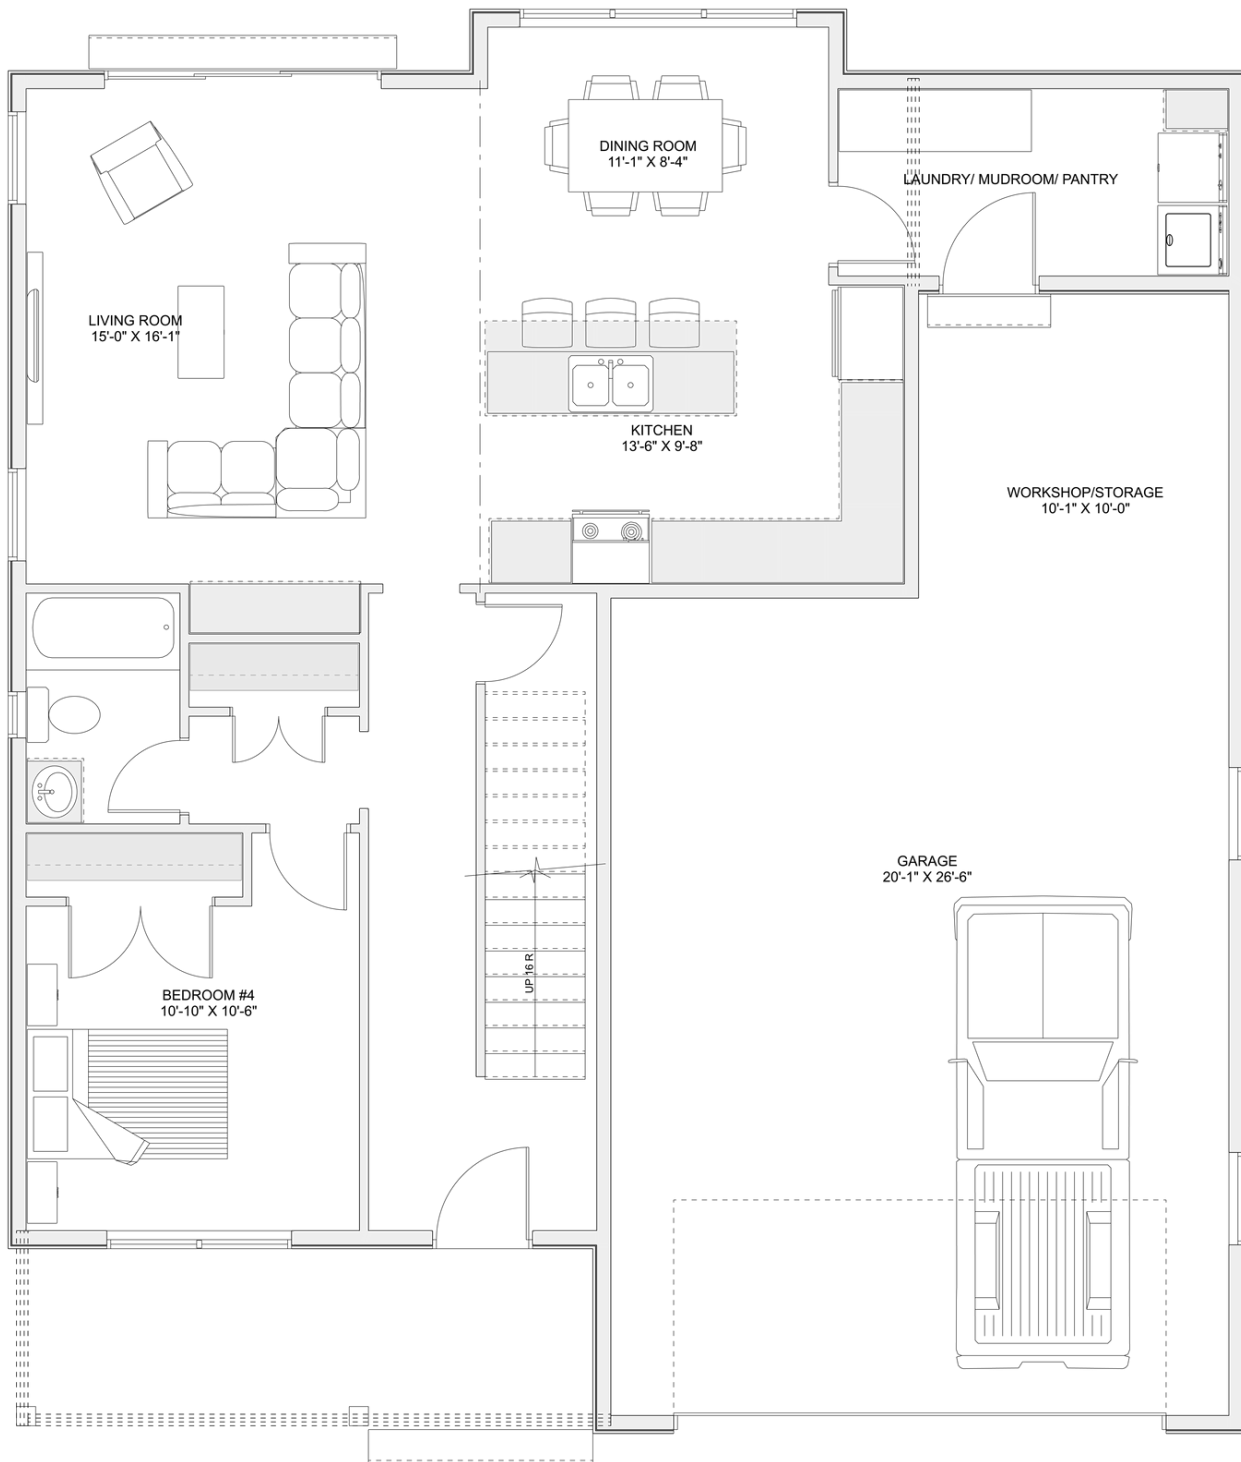

# PLAN #21-0282

4 BEDROOM

2 BATHROOM

TYPE: House

SIZE: 2,000 SQ. FT.

OVERALL WIDTH: 40'-0"

OVERALL DEPTH: 46'-0"

## SECOND FLOOR

## PLAN #21-0282

MAIN FLOOR