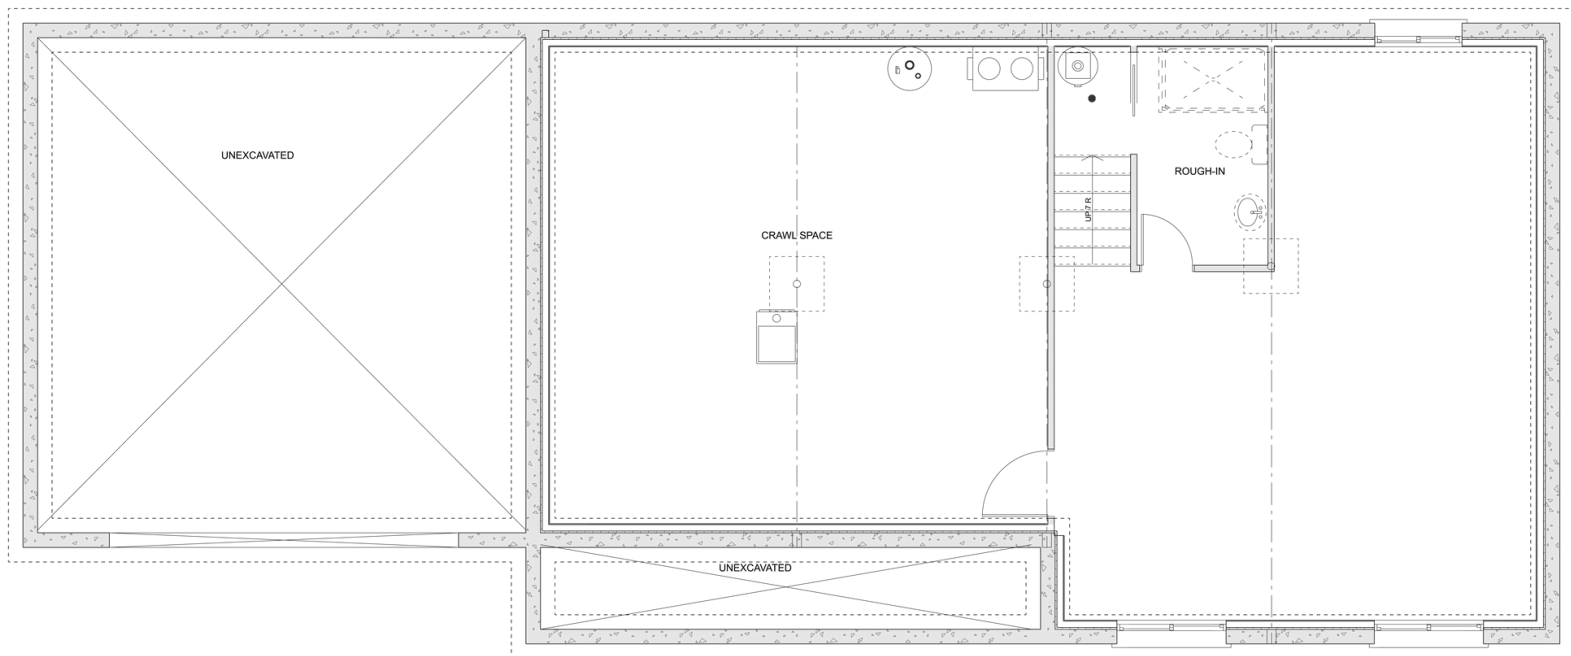

CHOOSE YOUR DREAM HOME

Not seeing the perfect plan? We also offer custom design services!

613-876-2488

information@houseofthree.ca

www.houseofthree.ca

PLAN #21-0274

FOUNDATION