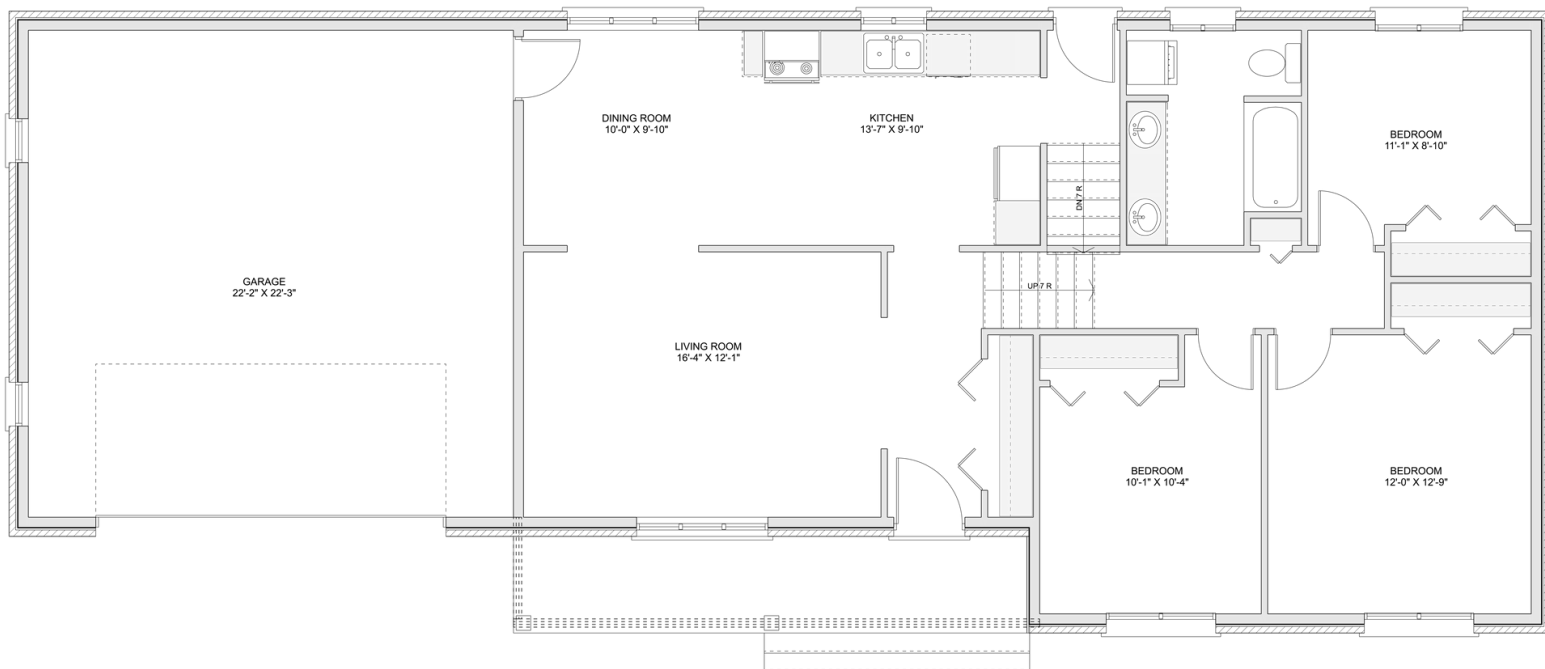

PLAN #21-0274

3 BEDROOMS

1 BATHROOM

TYPE: Split Level House

SIZE: 1,244 SQ. FT.

OVERALL WIDTH: 70'-5"

OVERALL DEPTH: 28'-5"

CHOOSE YOUR DREAM HOME

Not seeing the perfect plan? We also offer custom design services!

613-876-2488

information@houseofthree.ca

www.houseofthree.ca

PLAN #21-0274

MAIN FLOOR

CHOOSE YOUR DREAM HOME

Not seeing the perfect plan? We also offer custom design services!