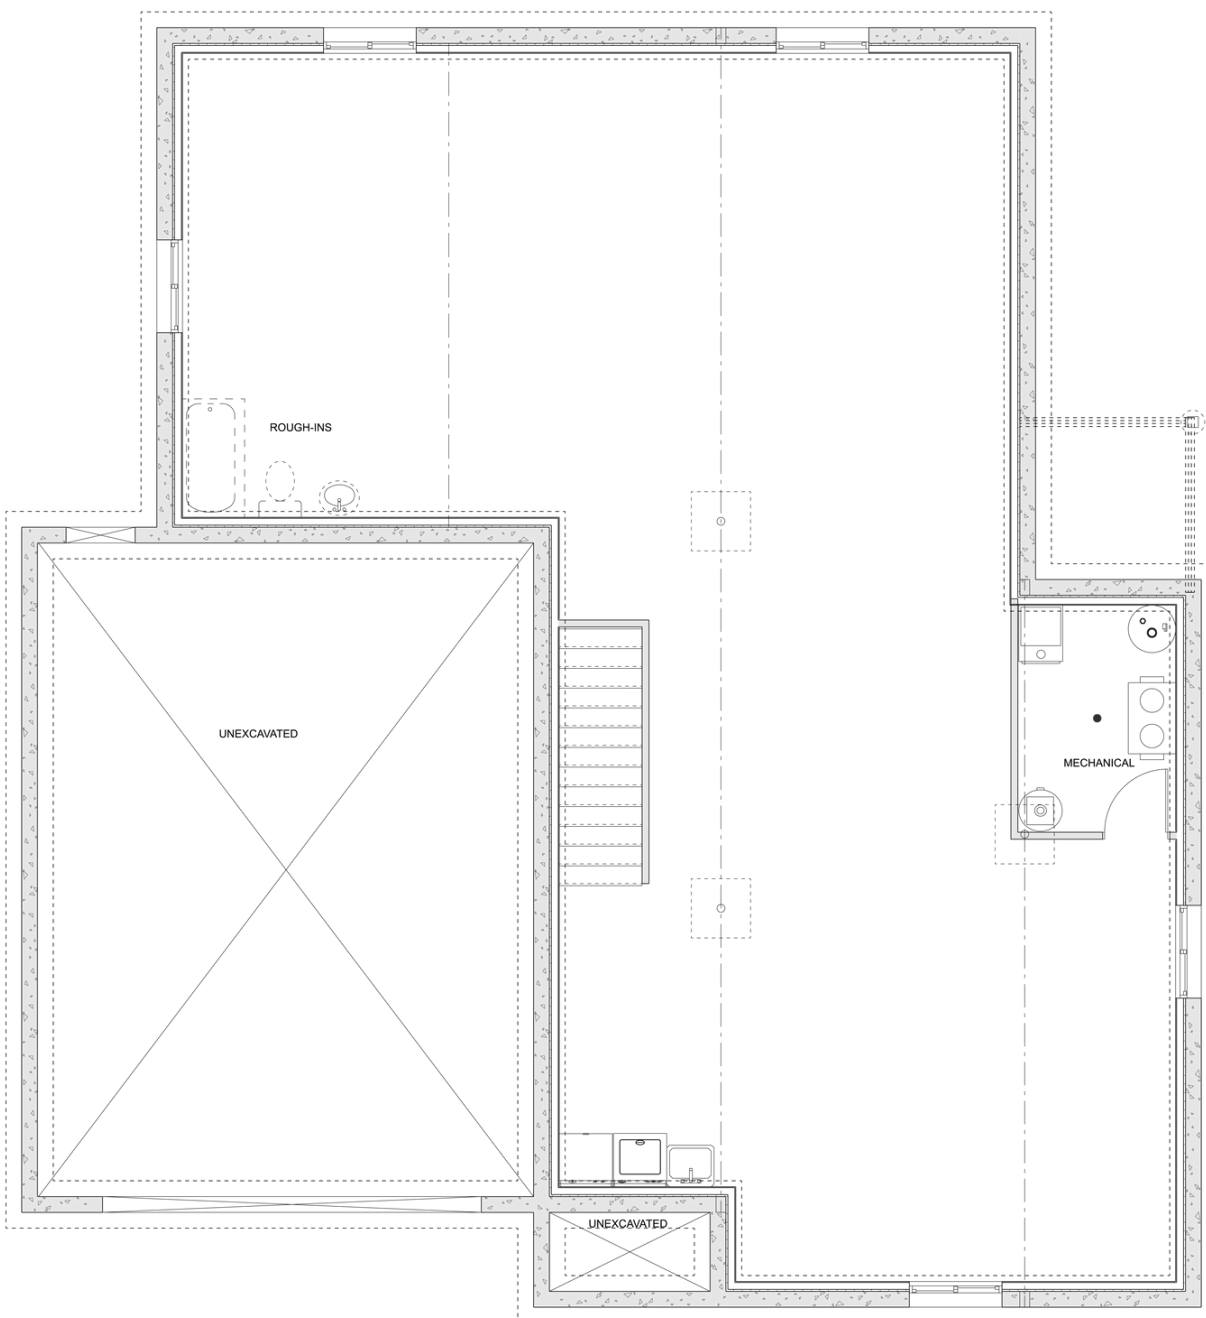

CHOOSE YOUR DREAM HOME

Not seeing the perfect plan? We also offer custom design services!

613-876-2488

information@houseofthree.ca

www.houseofthree.ca

PLAN #21-0272

FOUNDATION