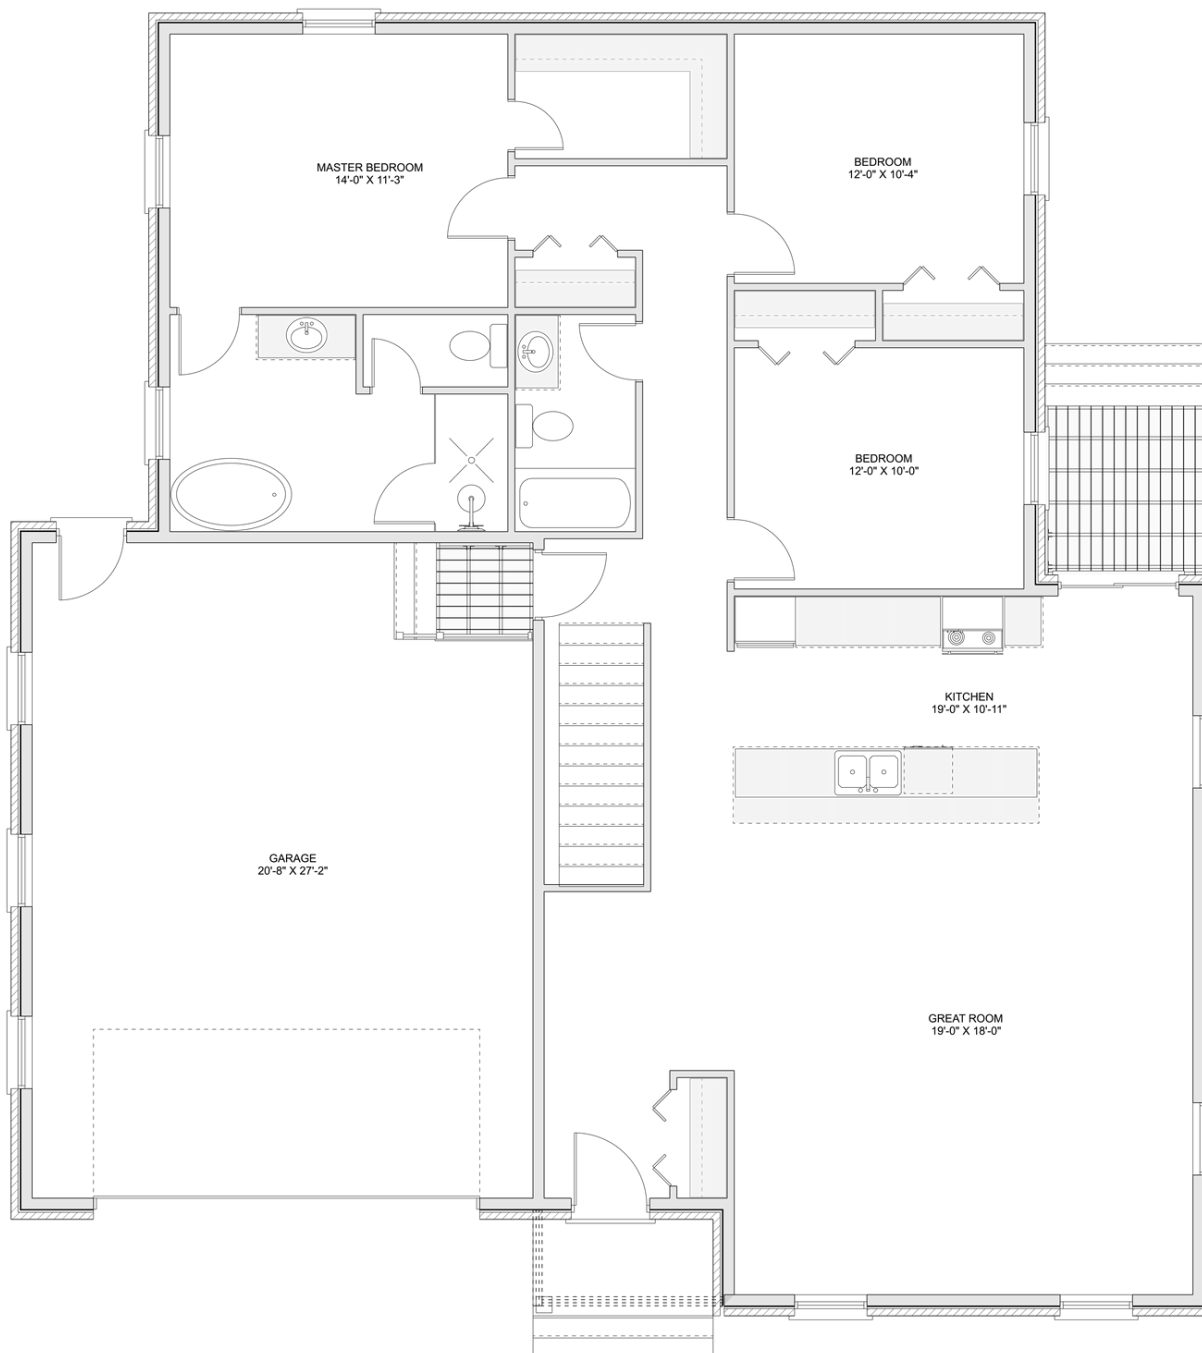

PLAN #21-0272

3 BEDROOMS

2 BATHROOMS

TYPE: Bungalow

SIZE: 1,682 SQ. FT.

OVERALL WIDTH: 49'-10"

OVERALL DEPTH: 54'-0"

CHOOSE YOUR DREAM HOME

Not seeing the perfect plan? We also offer custom design services!

613-876-2488

information@houseofthree.ca

www.houseofthree.ca

PLAN #21-0272

MAIN FLOOR

CHOOSE YOUR DREAM HOME

Not seeing the perfect plan? We also offer custom design services!