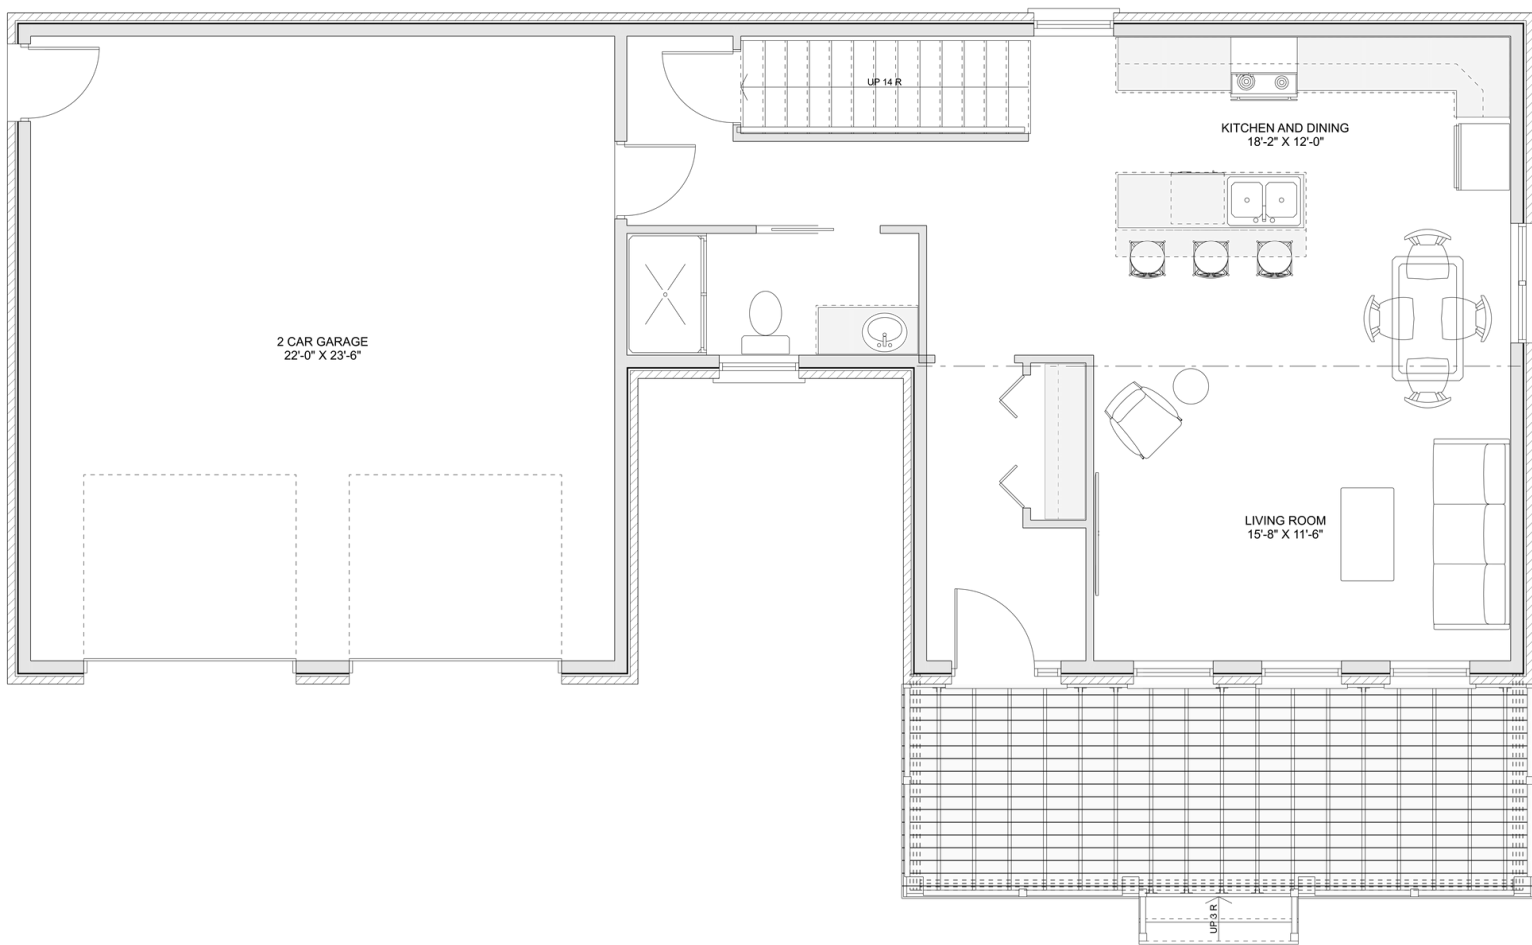

CHOOSE YOUR DREAM HOME

Not seeing the perfect plan? We also offer custom design services!

613-876-2488

information@houseofthree.ca

www.houseofthree.ca

PLAN #21-0271

MAIN FLOOR