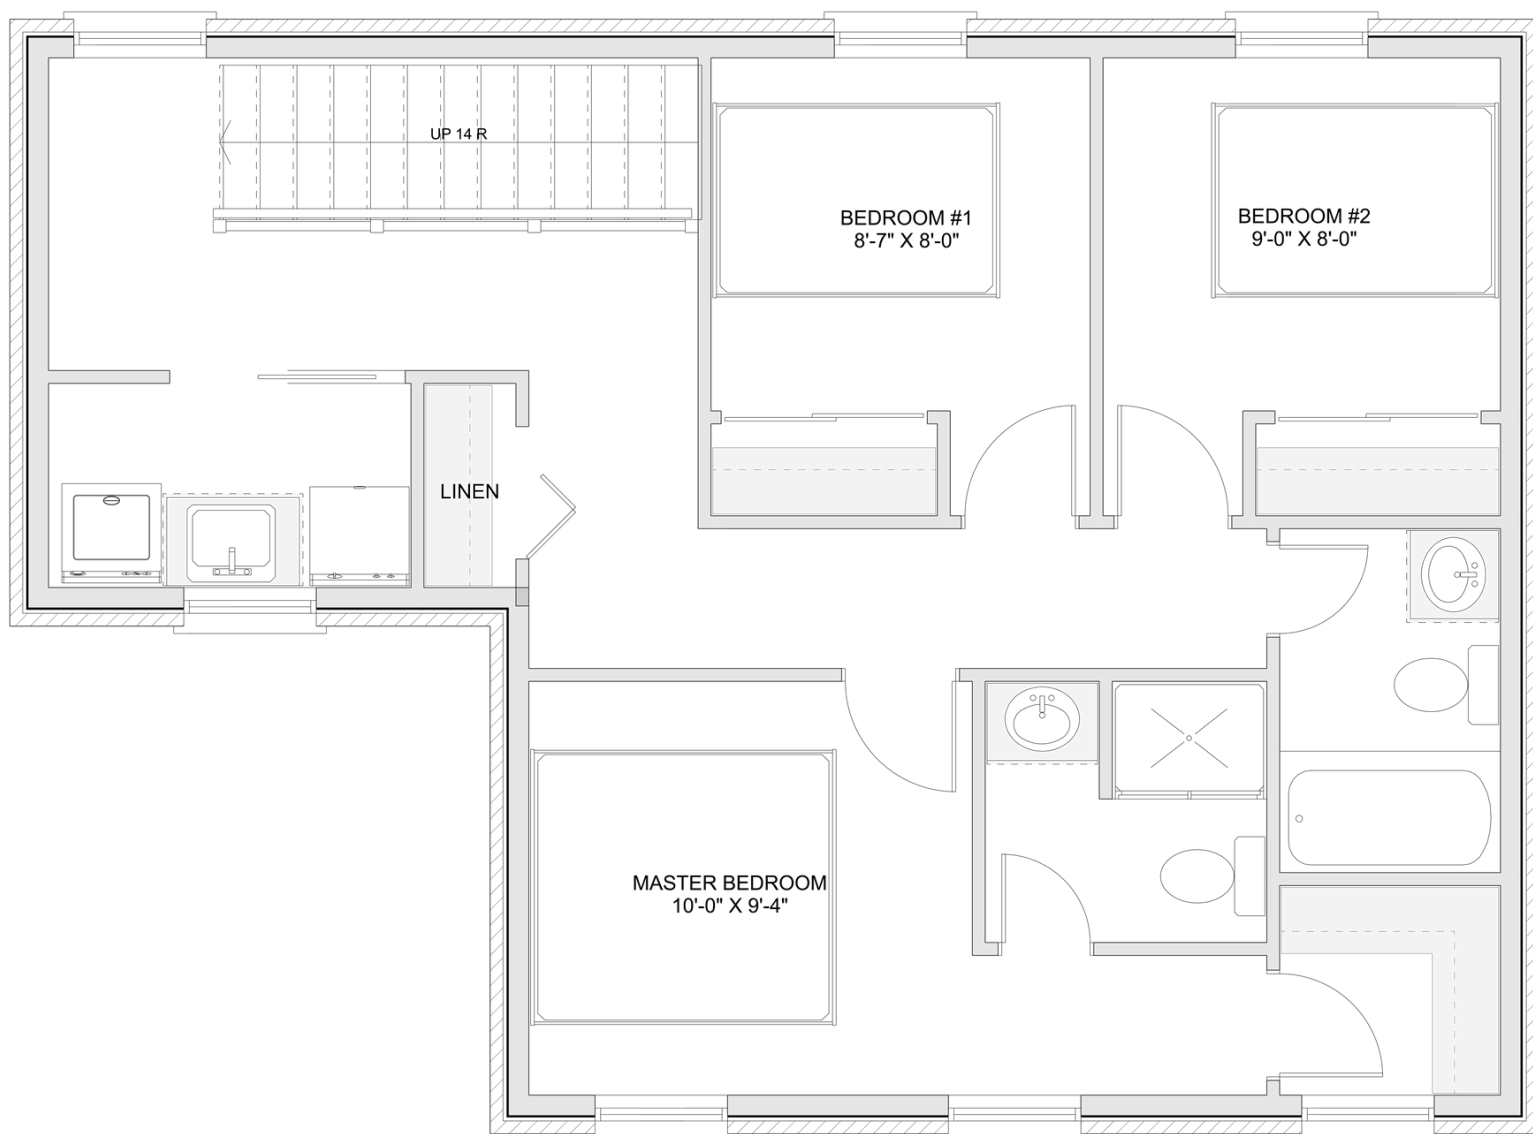

PLAN #21-0271

3 BEDROOMS

3 BATHROOMS

TYPE: House

SIZE: 1,499 SQ. FT.

OVERALL WIDTH: 57'-6"

OVERALL DEPTH: 33'-3"

CHOOSE YOUR DREAM HOME

Not seeing the perfect plan? We also offer custom design services!

613-876-2488

information@houseofthree.ca

www.houseofthree.ca

PLAN #21-0271

SECOND FLOOR

ALL DIMENSIONS APPROXIMATE. E. & O. E.

CHOOSE YOUR DREAM HOME