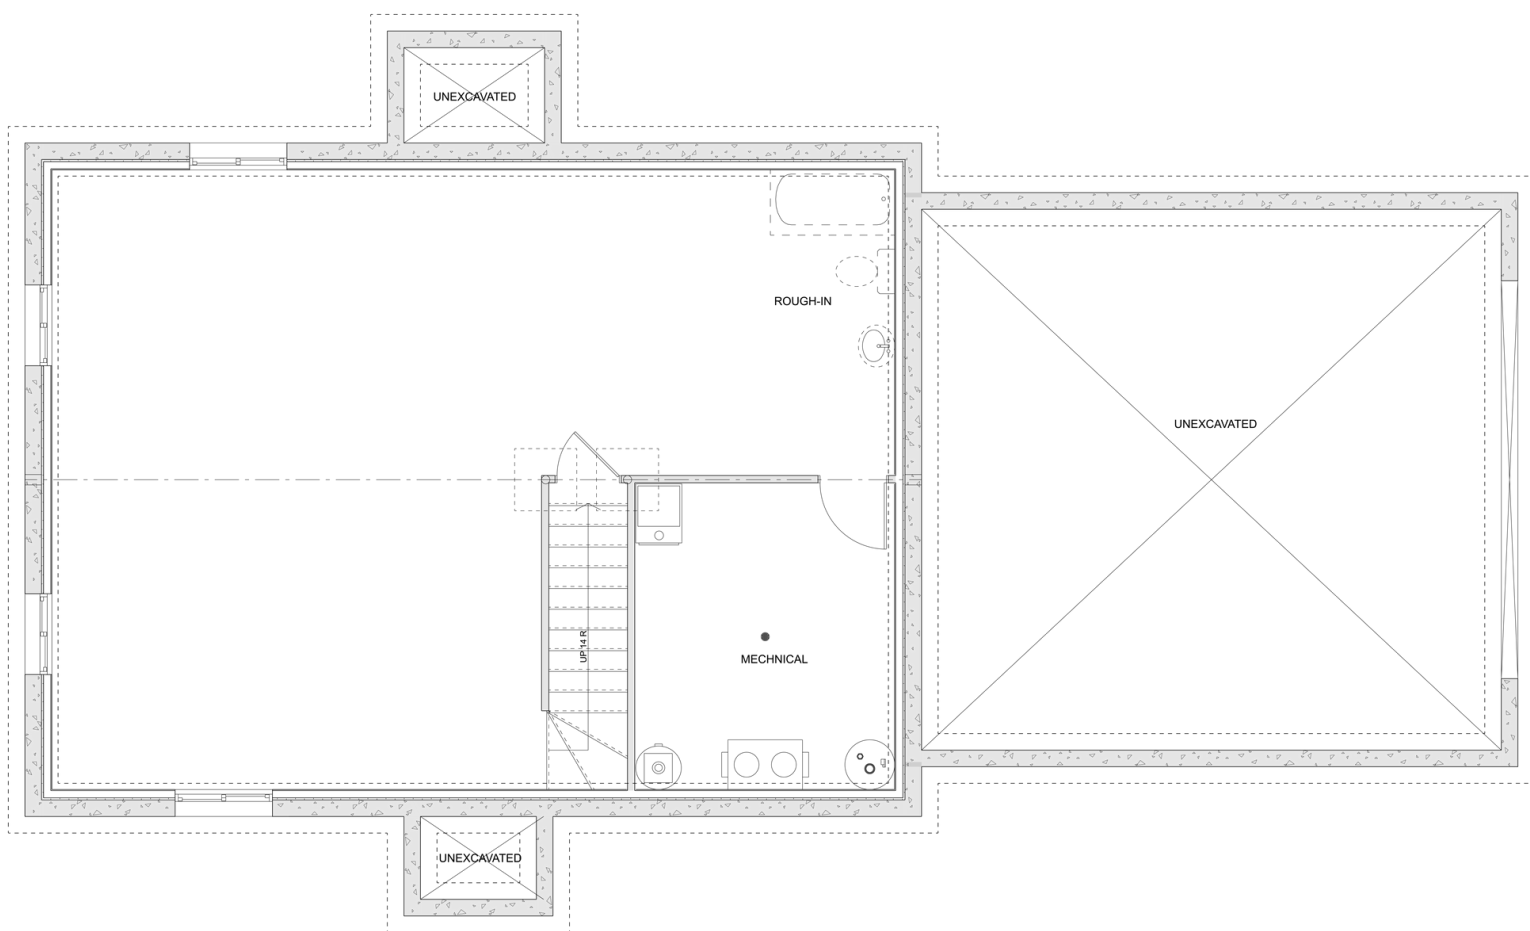

CHOOSE YOUR DREAM HOME

Not seeing the perfect plan? We also offer custom design services!

613-876-2488

information@houseofthree.ca

www.houseofthree.ca

PLAN #21-0263

FOUNDATION