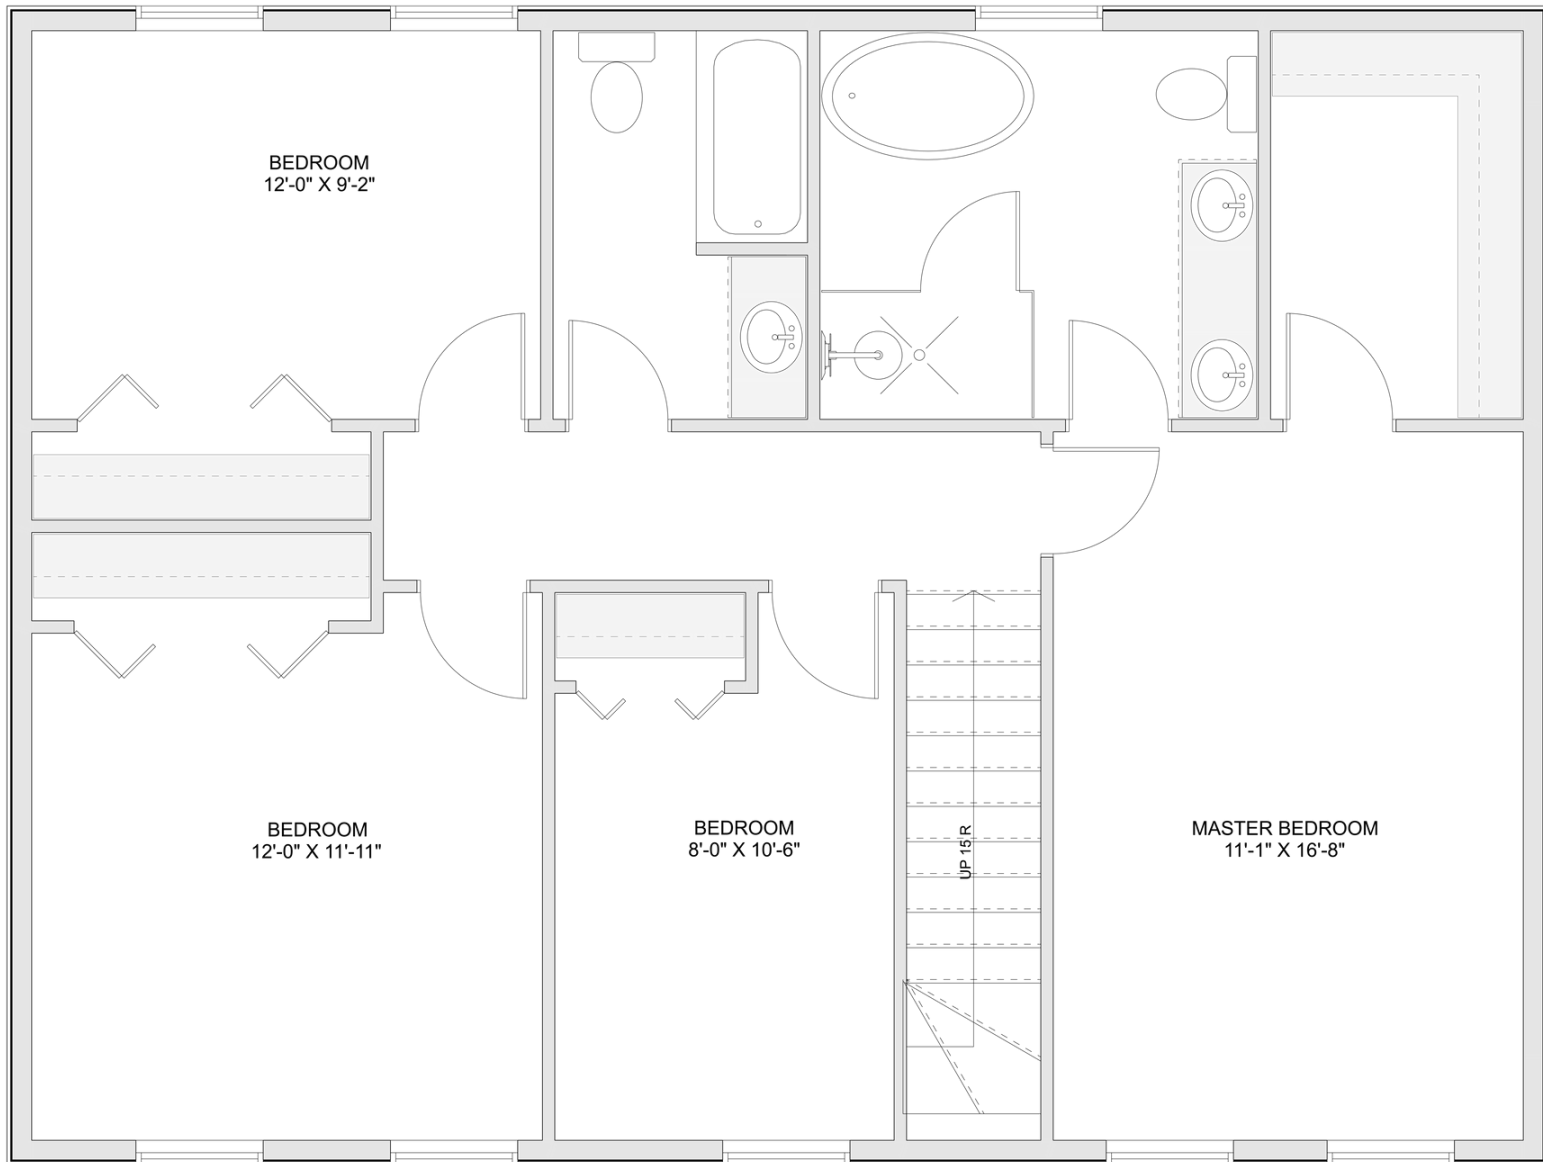

PLAN #21-0263

4 BEDROOMS

3 BATHROOMS

TYPE: House

SIZE: 1,984 SQ. FT.

OVERALL WIDTH: 60'-1"

OVERALL DEPTH: 35'-7"

CHOOSE YOUR DREAM HOME

Not seeing the perfect plan? We also offer custom design services!

613-876-2488

information@houseofthree.ca

www.houseofthree.ca

PLAN #21-0263

SECOND FLOOR

CHOOSE YOUR DREAM HOME

Not seeing the perfect plan? We also offer custom design services!