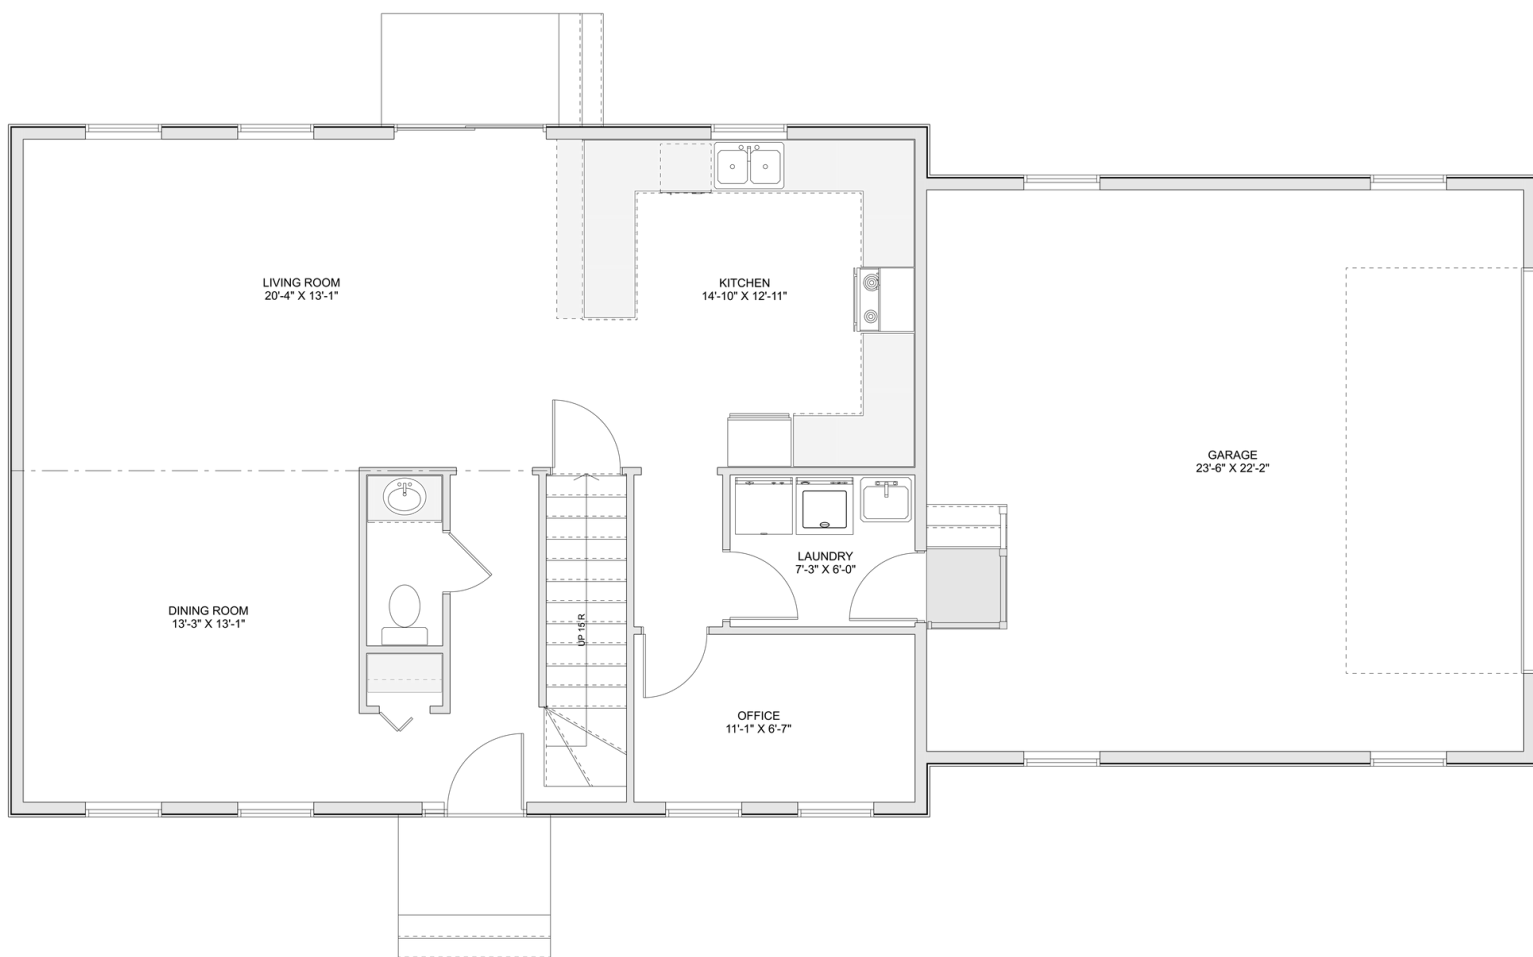

CHOOSE YOUR DREAM HOME

Not seeing the perfect plan? We also offer custom design services!

613-876-2488

information@houseofthree.ca

www.houseofthree.ca

PLAN #21-0263

MAIN FLOOR