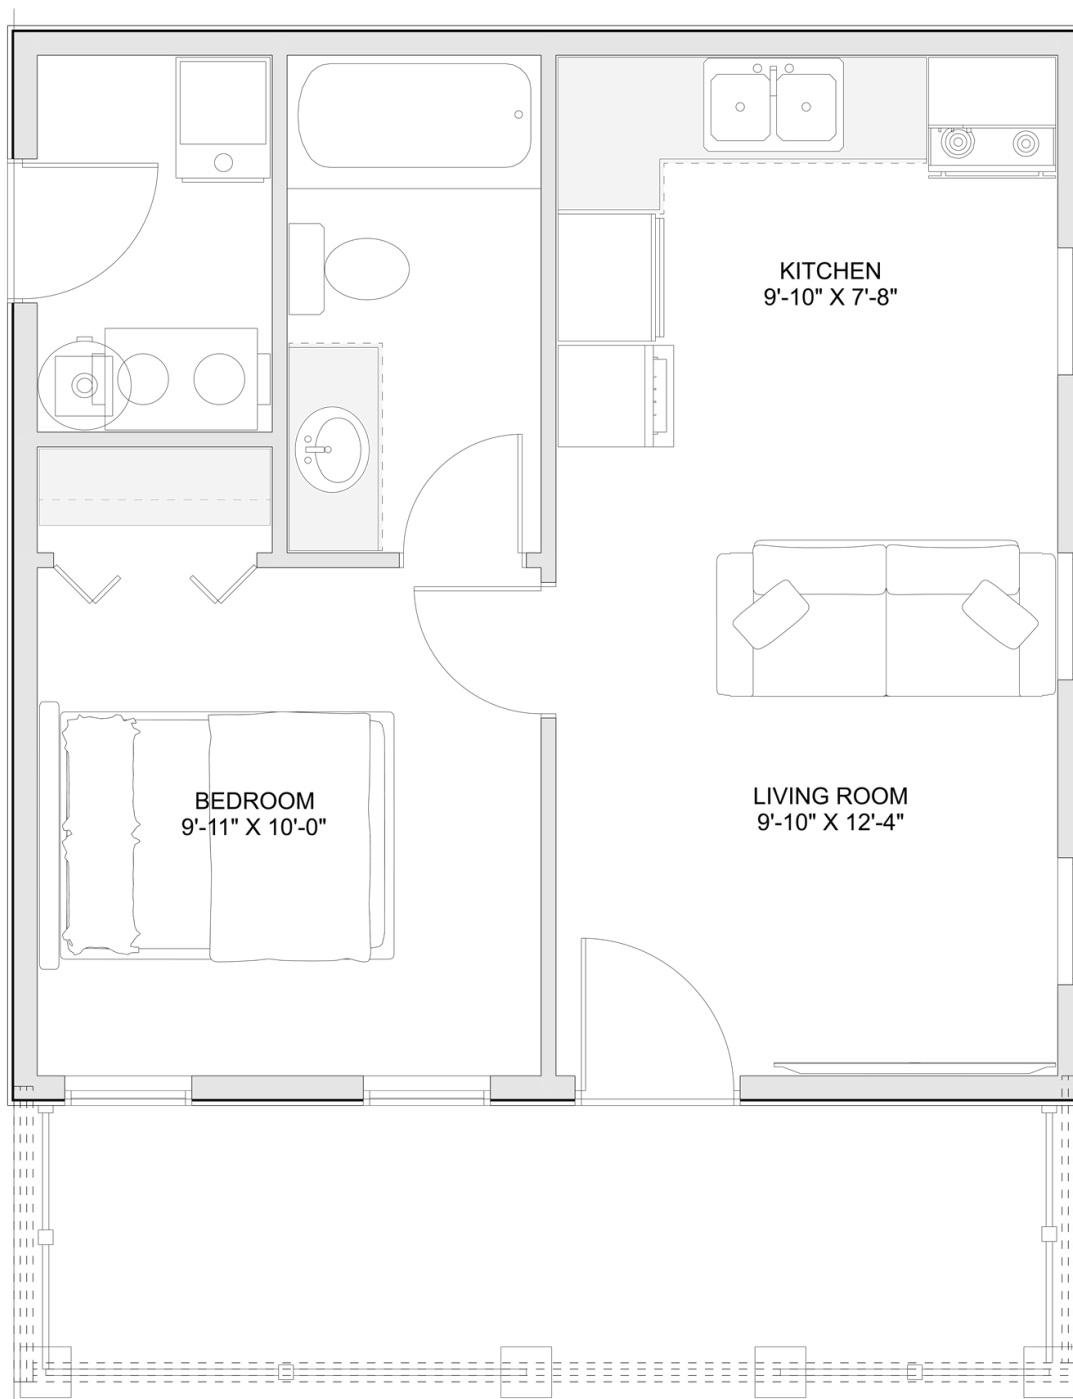

PLAN #21-0241

1 BEDROOM

1 BATHROOM

TYPE: Cottage

574 SQ. FT.

OVERALL WIDTH: 21'-0"

OVERALL DEPTH: 27'-0"

CHOOSE YOUR DREAM HOME

Not seeing the perfect plan? We also offer custom design services!

613-876-2488

information@houseofthree.ca

www.houseofthree.ca

PLAN #21-0241

MAIN FLOOR

CHOOSE YOUR DREAM HOME

Not seeing the perfect plan? We also offer custom design services!