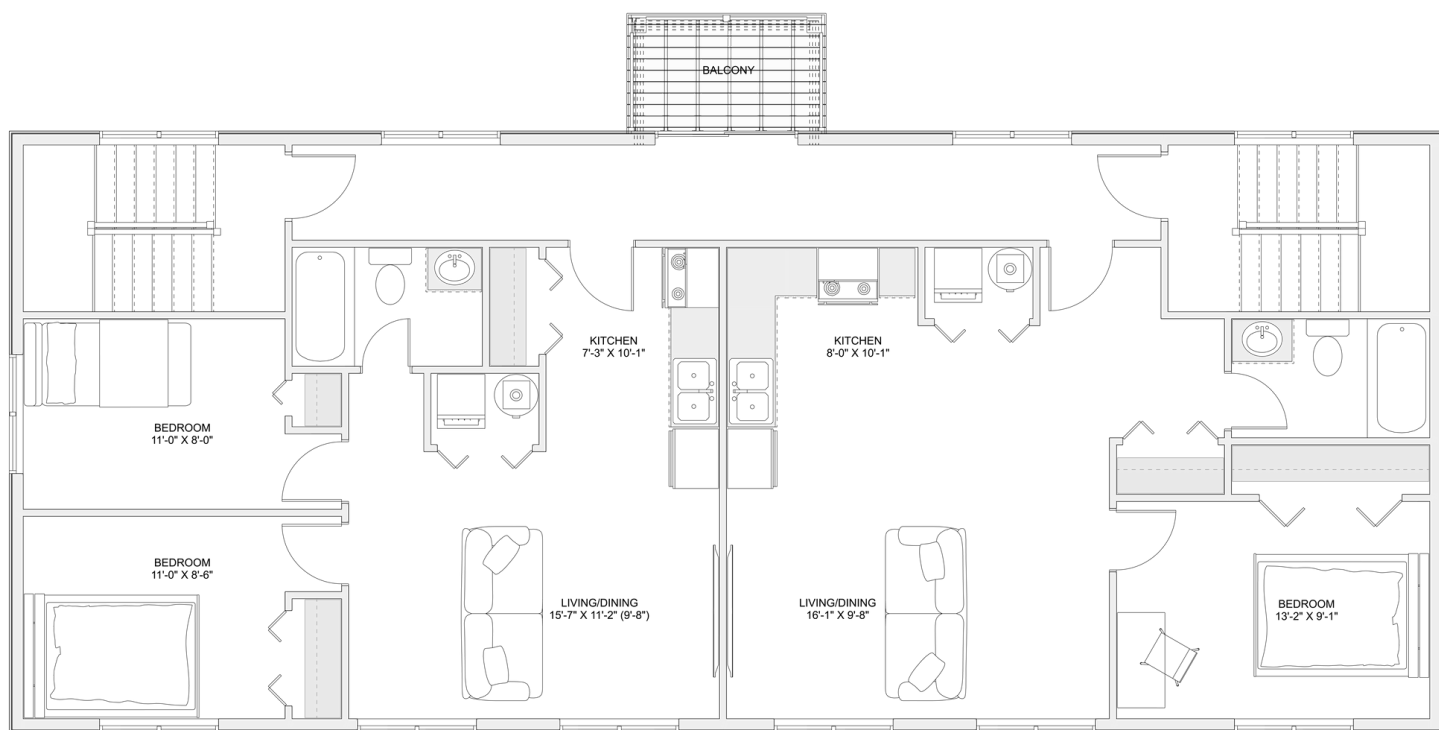

CHOOSE YOUR DREAM HOME

Not seeing the perfect plan? We also offer custom design services!

613-876-2488

information@houseofthree.ca

www.houseofthree.ca

PLAN #21-0228

SECOND FLOOR