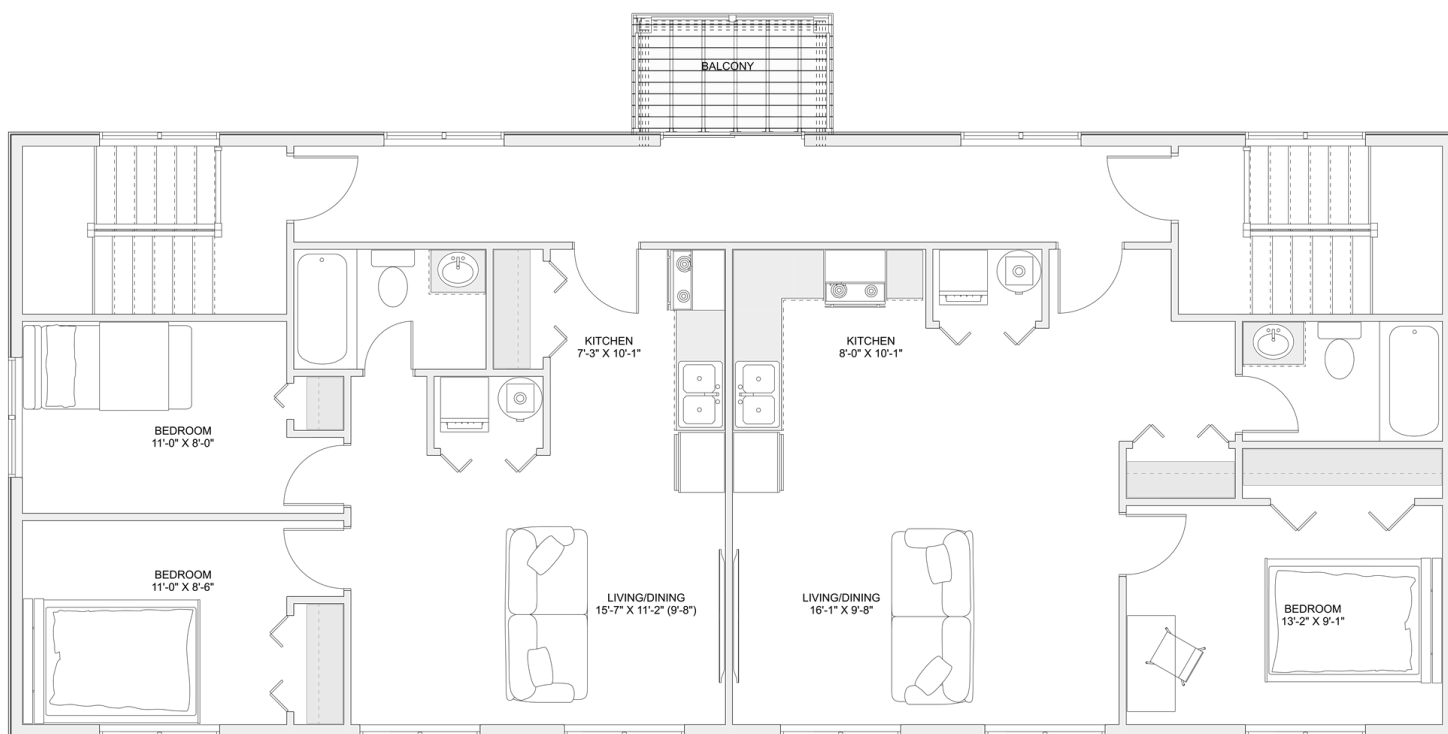

PLAN #21-0228

9 BEDROOMS (2 BEDROOM UNIT X3)
(1 BEDROOM UNIT X3)

6 BATHROOMS (1 PER UNIT)

TYPE: Apartment Building
SIZE: 4,605 SQ. FT.
OVERALL WIDTH: 60'-0"
OVERALL DEPTH: 30'-0"

CHOOSE YOUR DREAM HOME

Not seeing the perfect plan? We also offer custom design services!

613-876-2488

information@houseofthree.ca

www.houseofthree.ca

PLAN #21-0228

THIRD FLOOR

CHOOSE YOUR DREAM HOME

Not seeing the perfect plan? We also offer custom design services!

613-876-2488