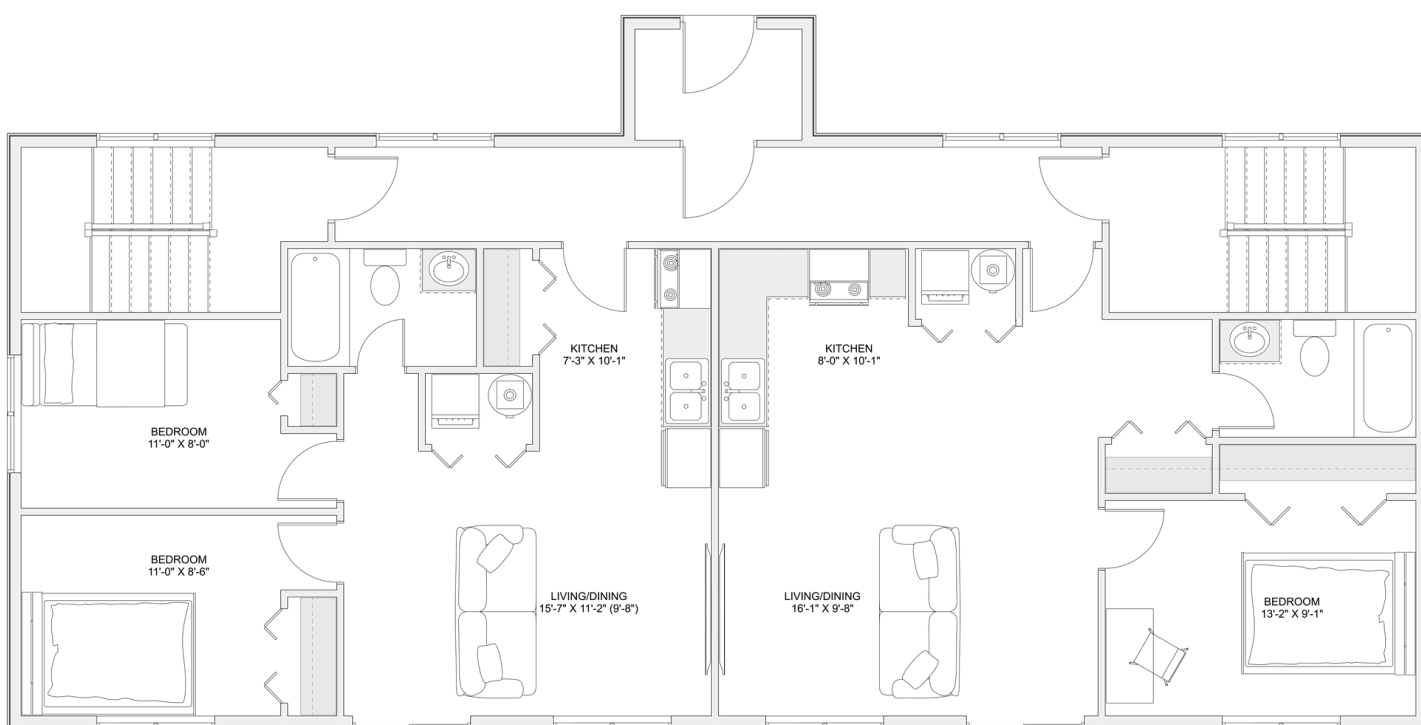

CHOOSE YOUR DREAM HOME

Not seeing the perfect plan? We also offer custom design services!

613-876-2488

information@houseofthree.ca

www.houseofthree.ca

PLAN #21-0228

MAIN FLOOR