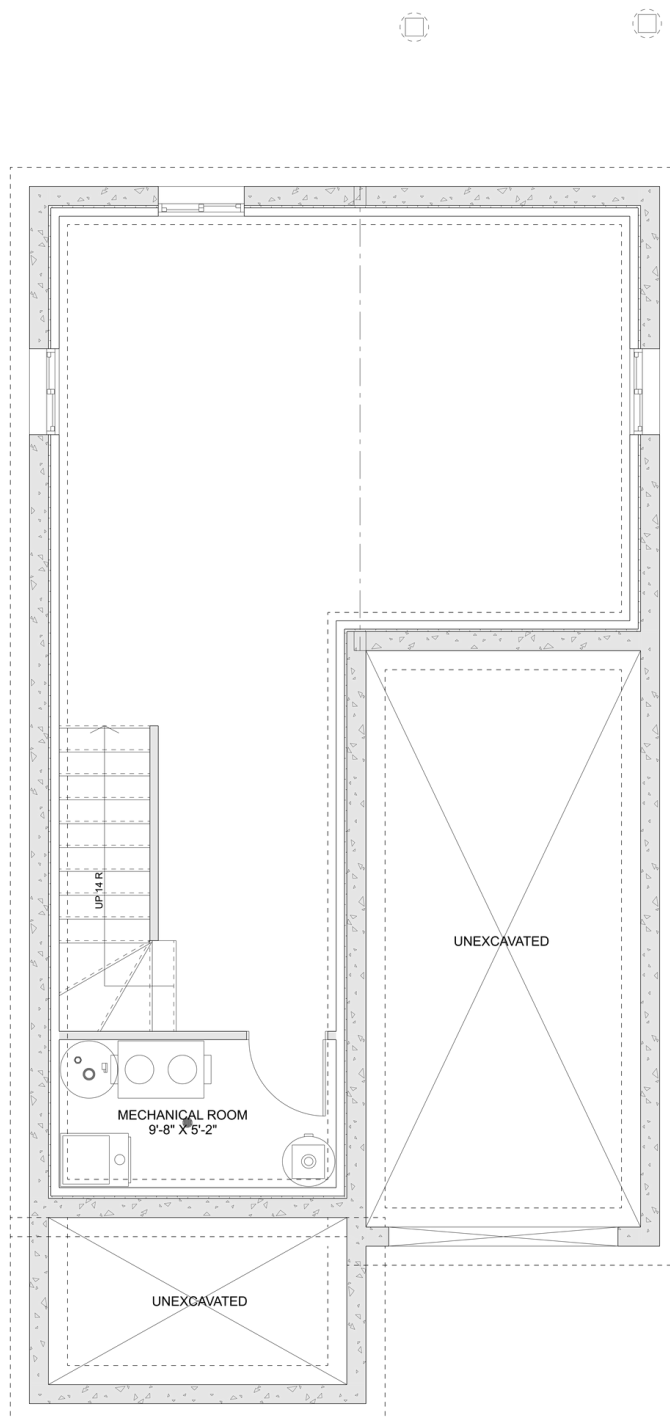

PLAN #21-0200

3 BEDROOM

2.5 BATHROOM

TYPE: House

1,391 SQ. FT.

OVERALL WIDTH: 22'-0"

OVERALL DEPTH: 37'-0"

CHOOSE YOUR DREAM HOME

613-876-2488

information@houseofthree.ca

www.houseofthree.ca

PLAN #21-0200

MAIN FLOOR

ALL DIMENSIONS APPROXIMATE. E. & O. E.

CHOOSE YOUR DREAM HOME

Not seeing the perfect plan? We also offer custom design services!

613-876-2488

information@houseofthree.ca

www.houseofthree.ca

PLAN #21-0200

House of Three
blueprints

FOUNDATION

ALL DIMENSIONS APPROXIMATE. E. & O. E.