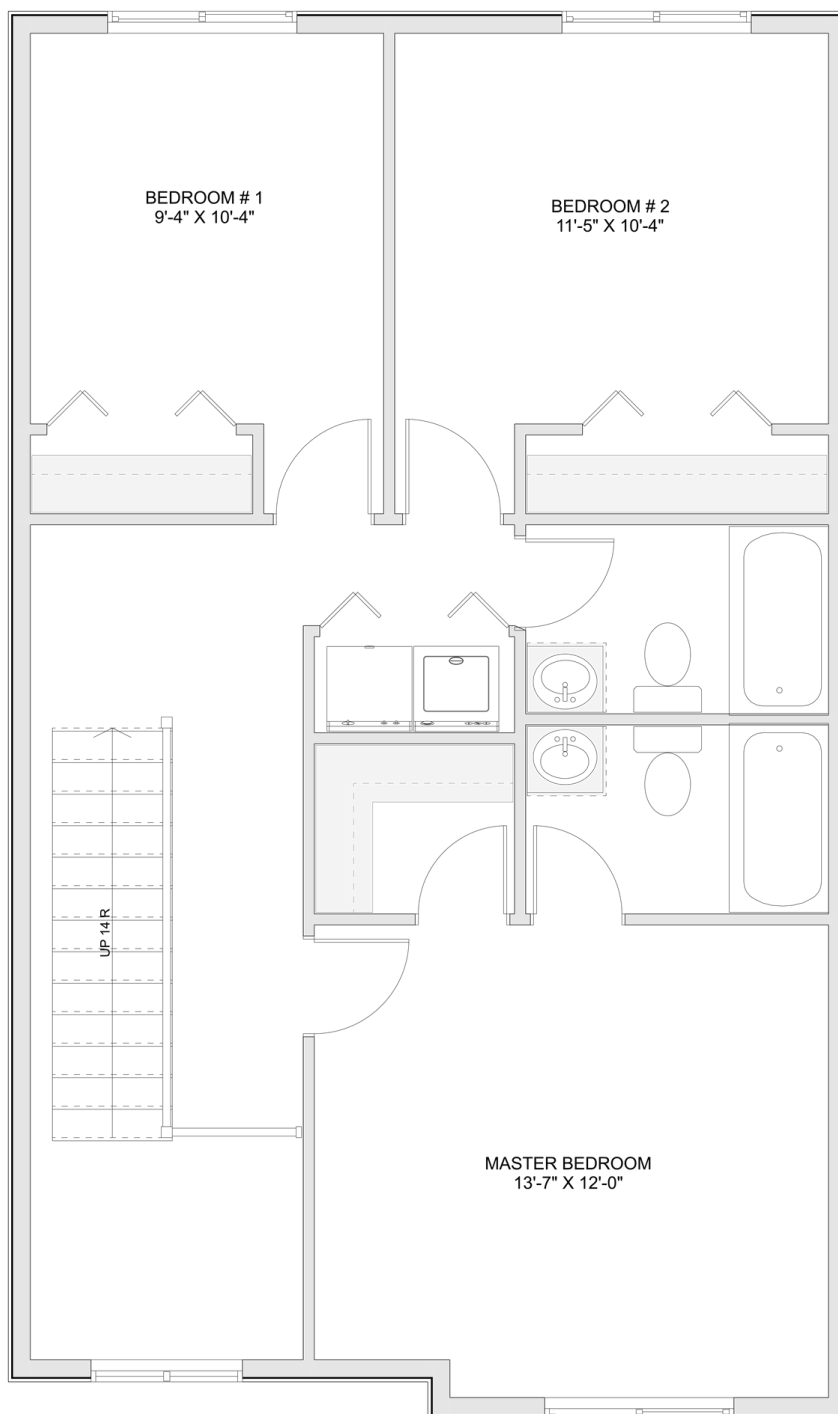

PLAN #21-0200

3 BEDROOM

2.5 BATHROOM

TYPE: House

1,391 SQ. FT.

OVERALL WIDTH: 22'-0"

OVERALL DEPTH: 37'-0"

CHOOSE YOUR DREAM HOME

Not seeing the perfect plan? We also offer custom design services!

613-876-2488

information@houseofthree.ca

www.houseofthree.ca

PLAN #21-0200

SECOND FLOOR

CHOOSE YOUR DREAM HOME

Not seeing the perfect plan? We also offer custom design services!

613-876-2488

information@houseofthree.ca

www.houseofthree.ca

PLAN #21-0200

MAIN FLOOR

ALL DIMENSIONS APPROXIMATE. E. & O. E.

CHOOSE YOUR DREAM HOME

Not seeing the perfect plan? We also offer custom design services!