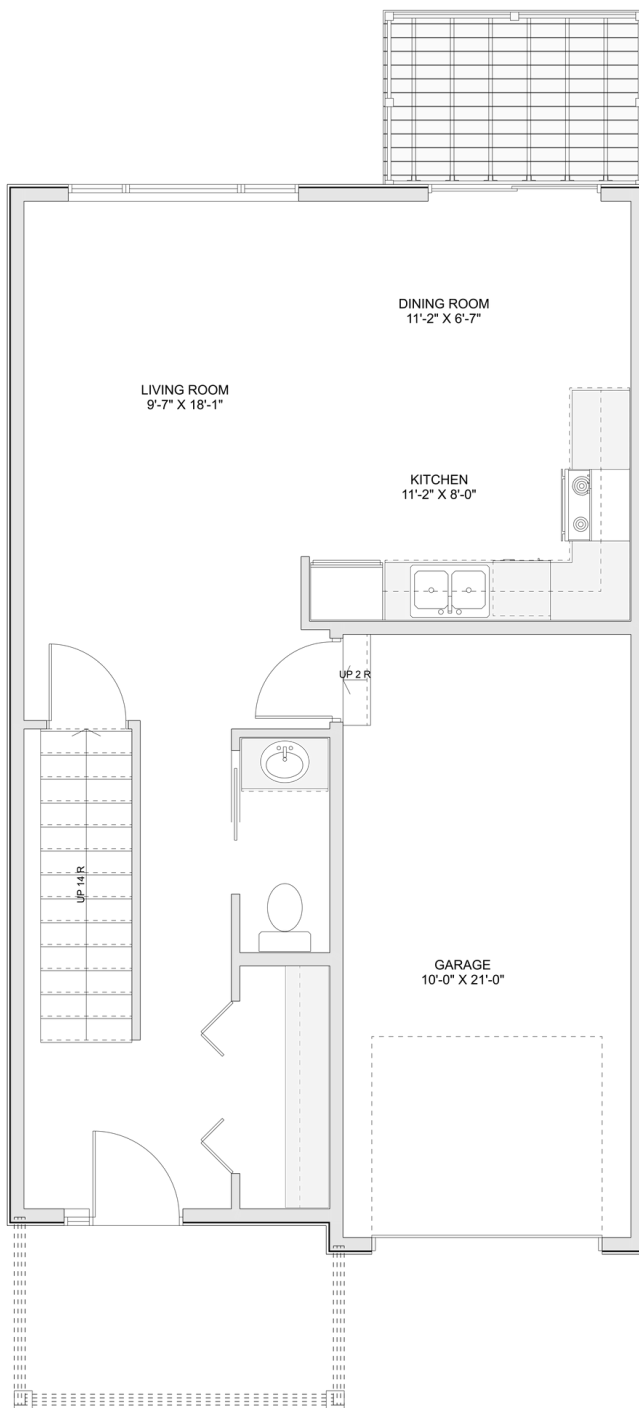

PLAN #21-0200

3 BEDROOM

2.5 BATHROOM

TYPE: House

1,391 SQ. FT.

OVERALL WIDTH: 22'-0"

OVERALL DEPTH: 37'-0"

CHOOSE YOUR DREAM HOME

Not seeing the perfect plan? We also offer custom design services!

613-876-2488

information@houseofthree.ca

www.houseofthree.ca

PLAN #21-0200

SECOND FLOOR

CHOOSE YOUR DREAM HOME

Not seeing the perfect plan? We also offer custom design services!

613-876-2488

information@houseofthree.ca

www.houseofthree.ca

PLAN #21-0200

MAIN FLOOR

ALL DIMENSIONS APPROXIMATE. E. & O. E.

CHOOSE YOUR DREAM HOME

Not seeing the perfect plan? We also offer custom design services!