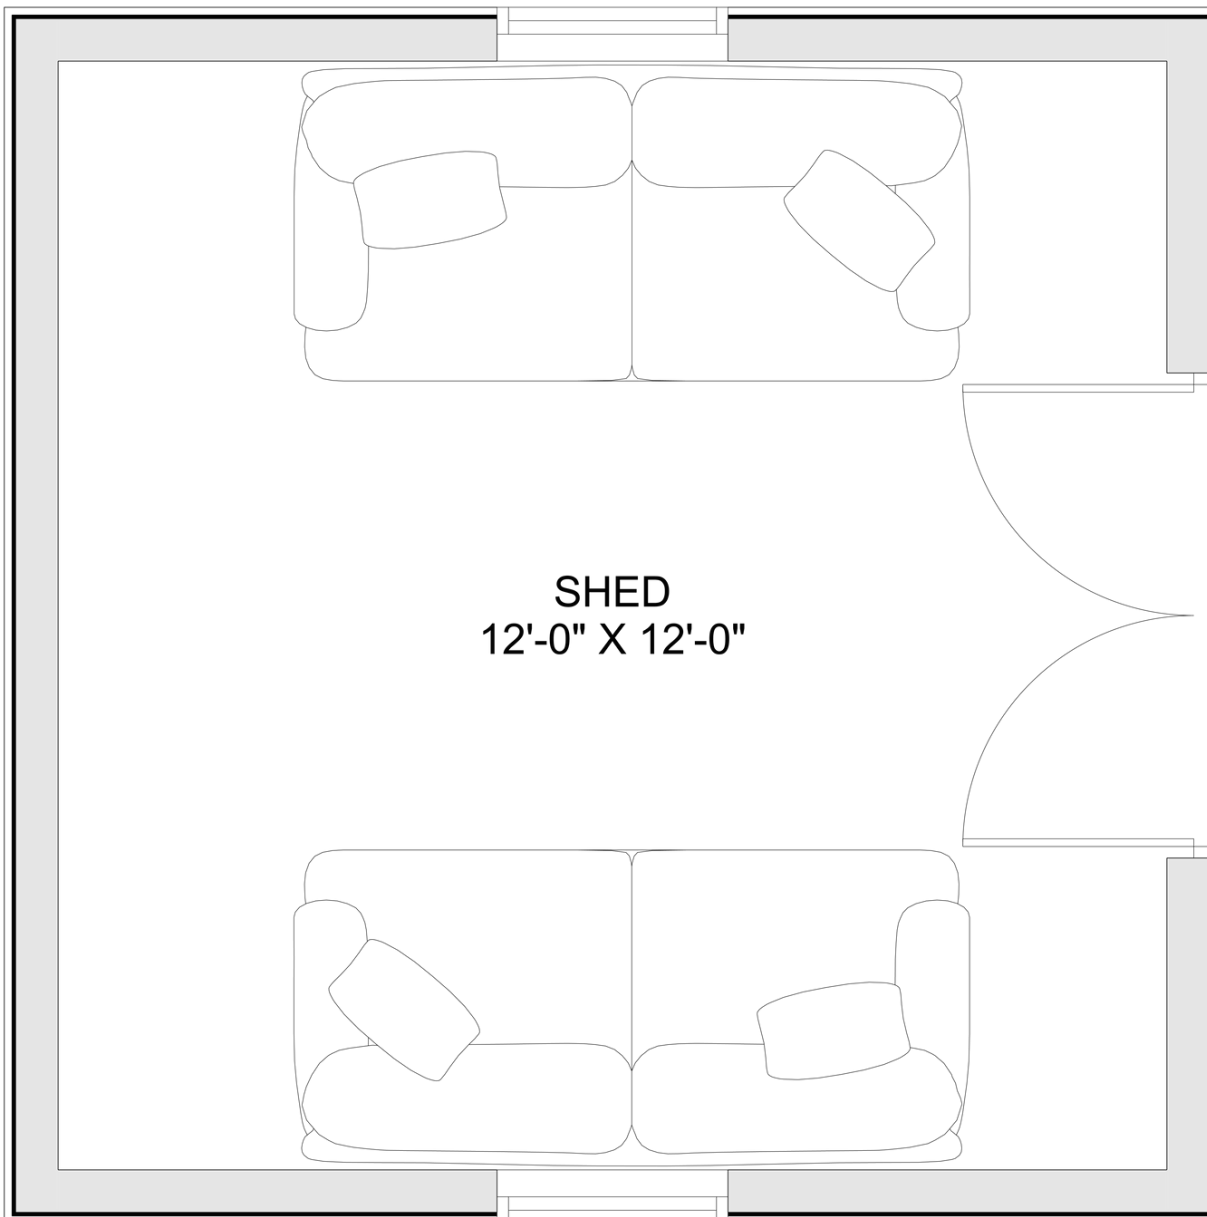

CHOOSE YOUR DREAM HOME

Not seeing the perfect plan? We also offer custom design services!

613-876-2488

information@houseofthree.ca

www.houseofthree.ca

PLAN #21-0193

MAIN FLOOR