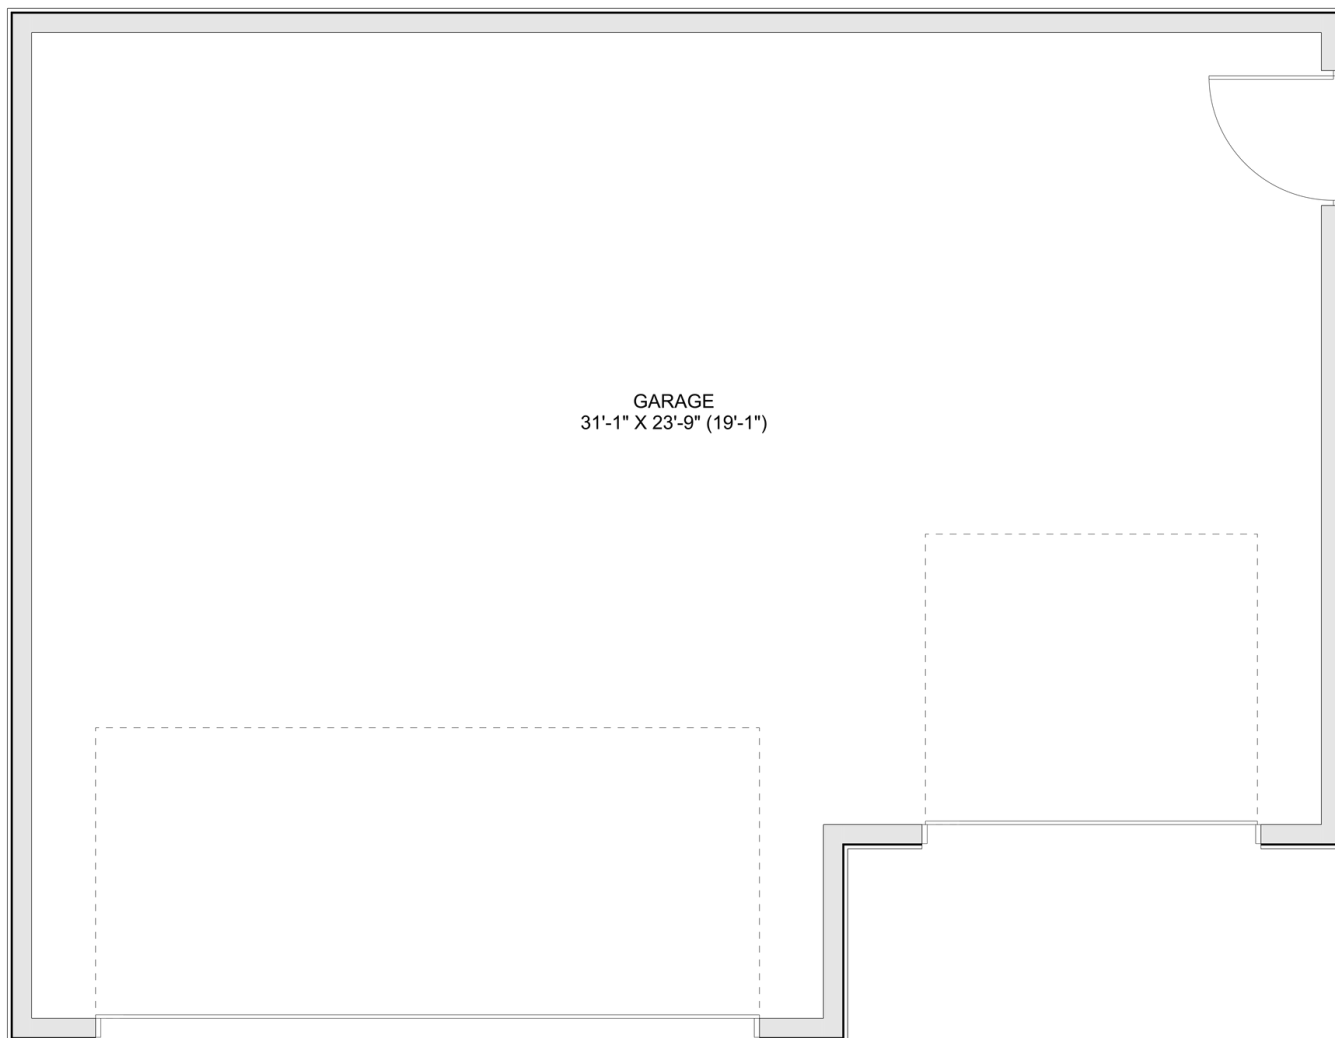

CHOOSE YOUR DREAM HOME

Not seeing the perfect plan? We also offer custom design services!

613-876-2488

information@houseofthree.ca

www.houseofthree.ca

PLAN #21-0179

MAIN FLOOR