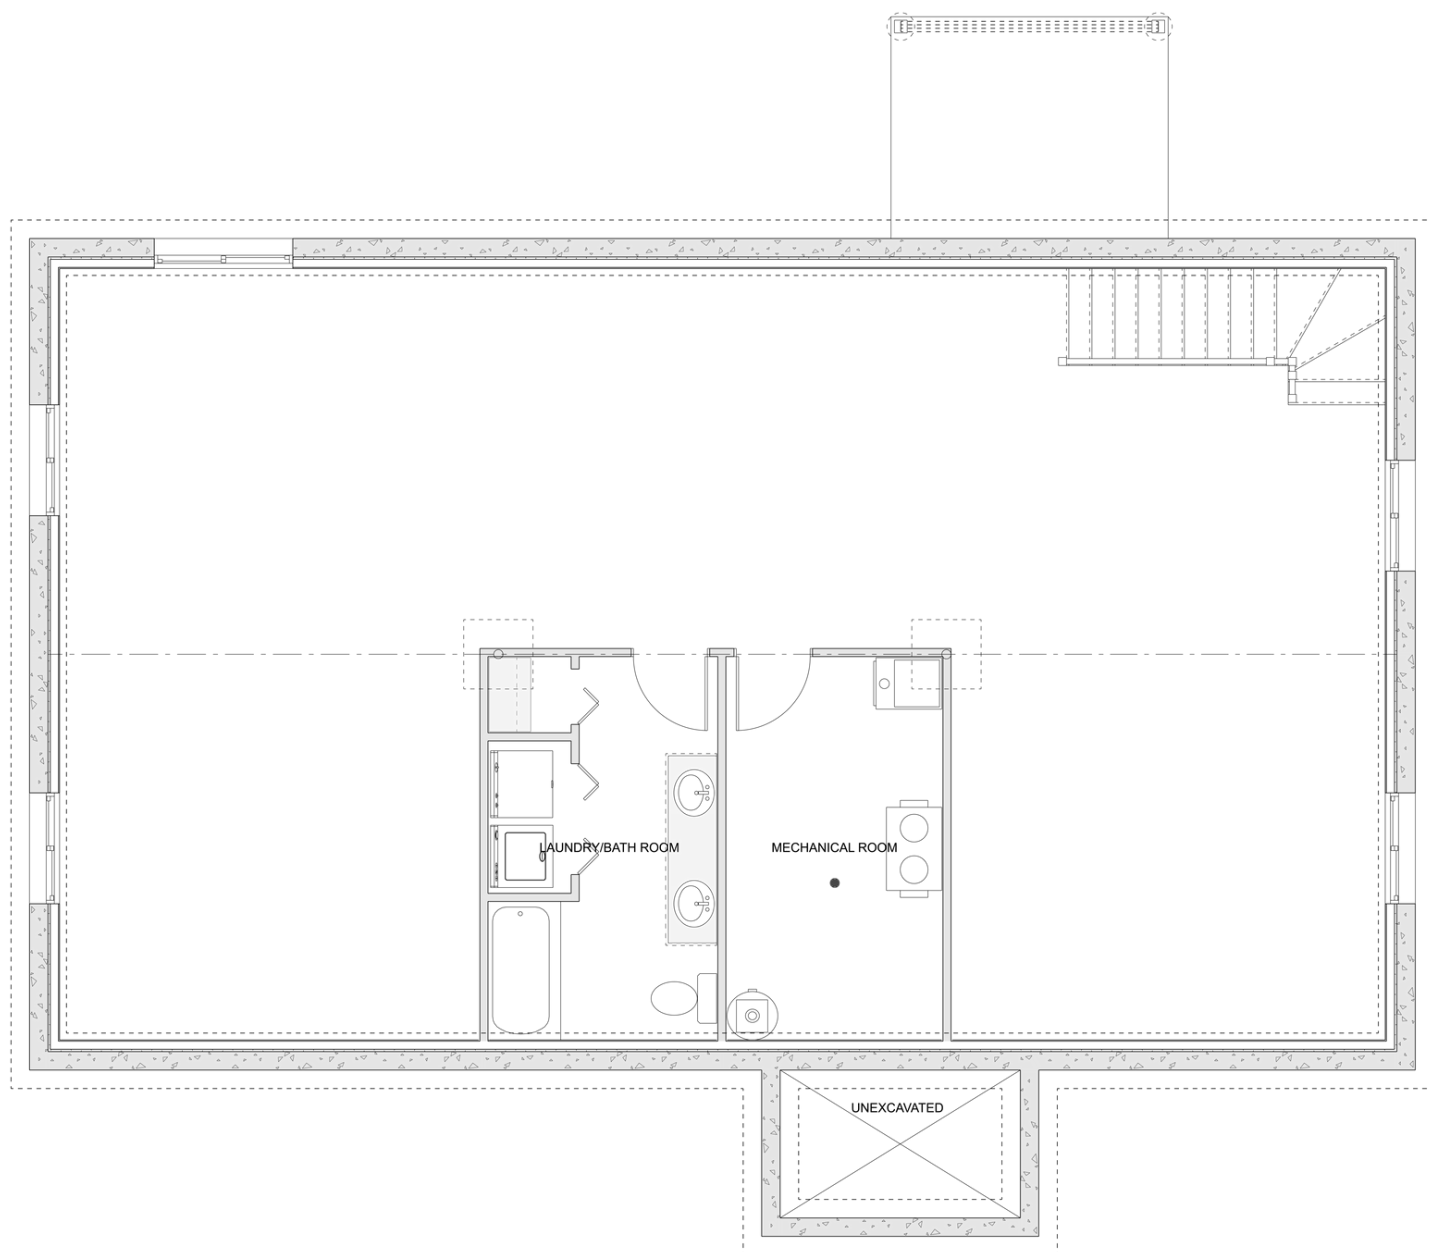

CHOOSE YOUR DREAM HOME

Not seeing the perfect plan? We also offer custom design services!

613-876-2488

information@houseofthree.ca

www.houseofthree.ca

PLAN #21-0178

FOUNDATION