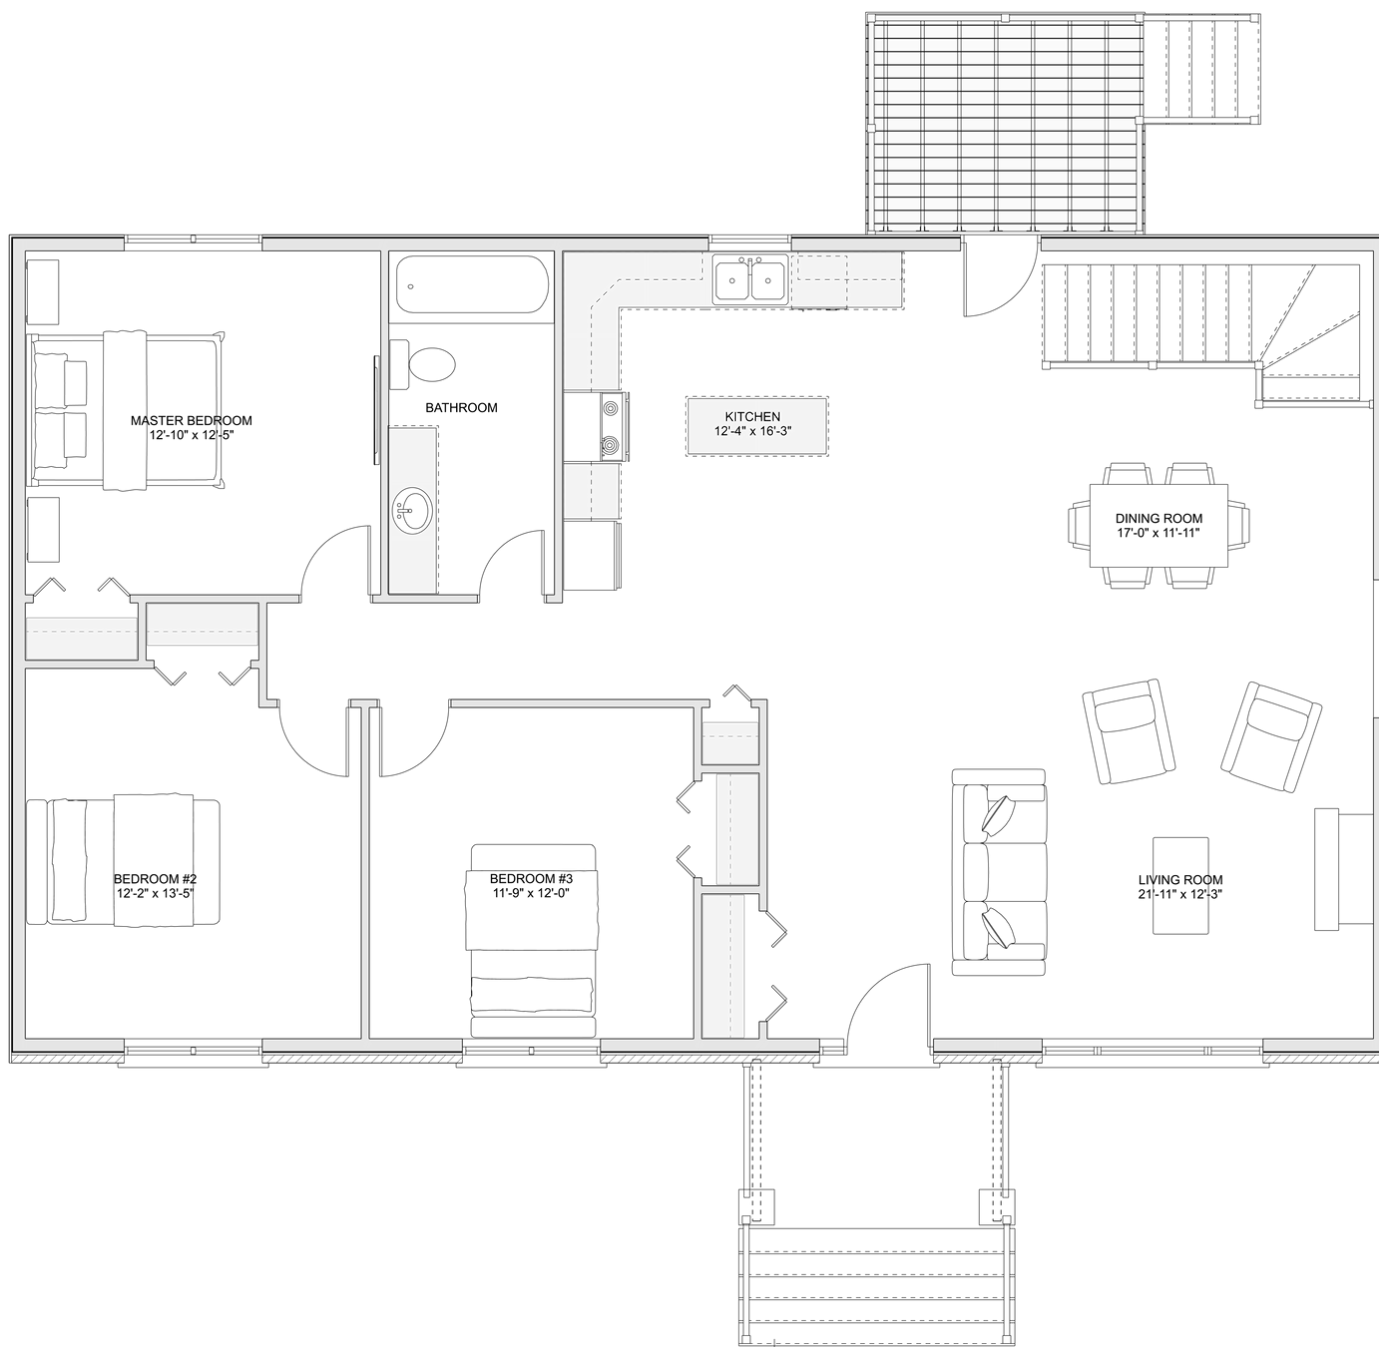

PLAN #21-0178

3 BEDROOMS

1 BATHROOM

TYPE: Bungalow

SIZE: 1,633 SQ. FT.

OVERALL WIDTH: 50'-0"

OVERALL DEPTH: 44'-0"

CHOOSE YOUR DREAM HOME

Not seeing the perfect plan? We also offer custom design services!

613-876-2488

information@houseofthree.ca

www.houseofthree.ca

PLAN #21-0178

MAIN FLOOR

CHOOSE YOUR DREAM HOME

Not seeing the perfect plan? We also offer custom design services!