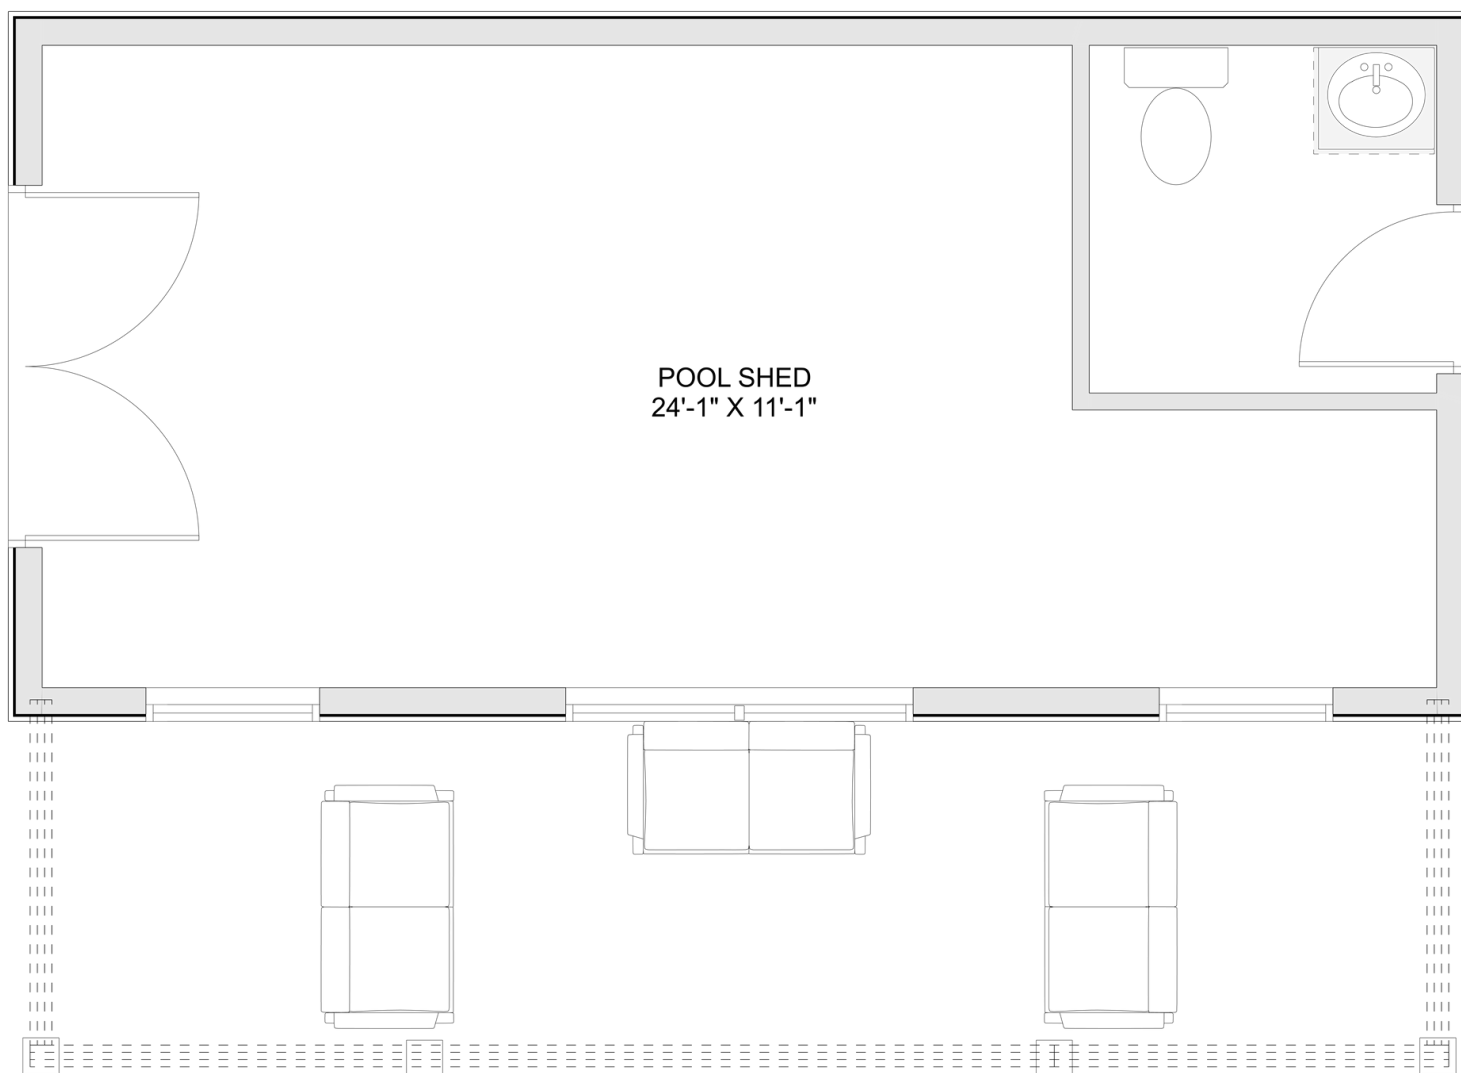

CHOOSE YOUR DREAM HOME

Not seeing the perfect plan? We also offer custom design services!

613-876-2488

information@houseofthree.ca

www.houseofthree.ca

PLAN #21-0172

MAIN FLOOR