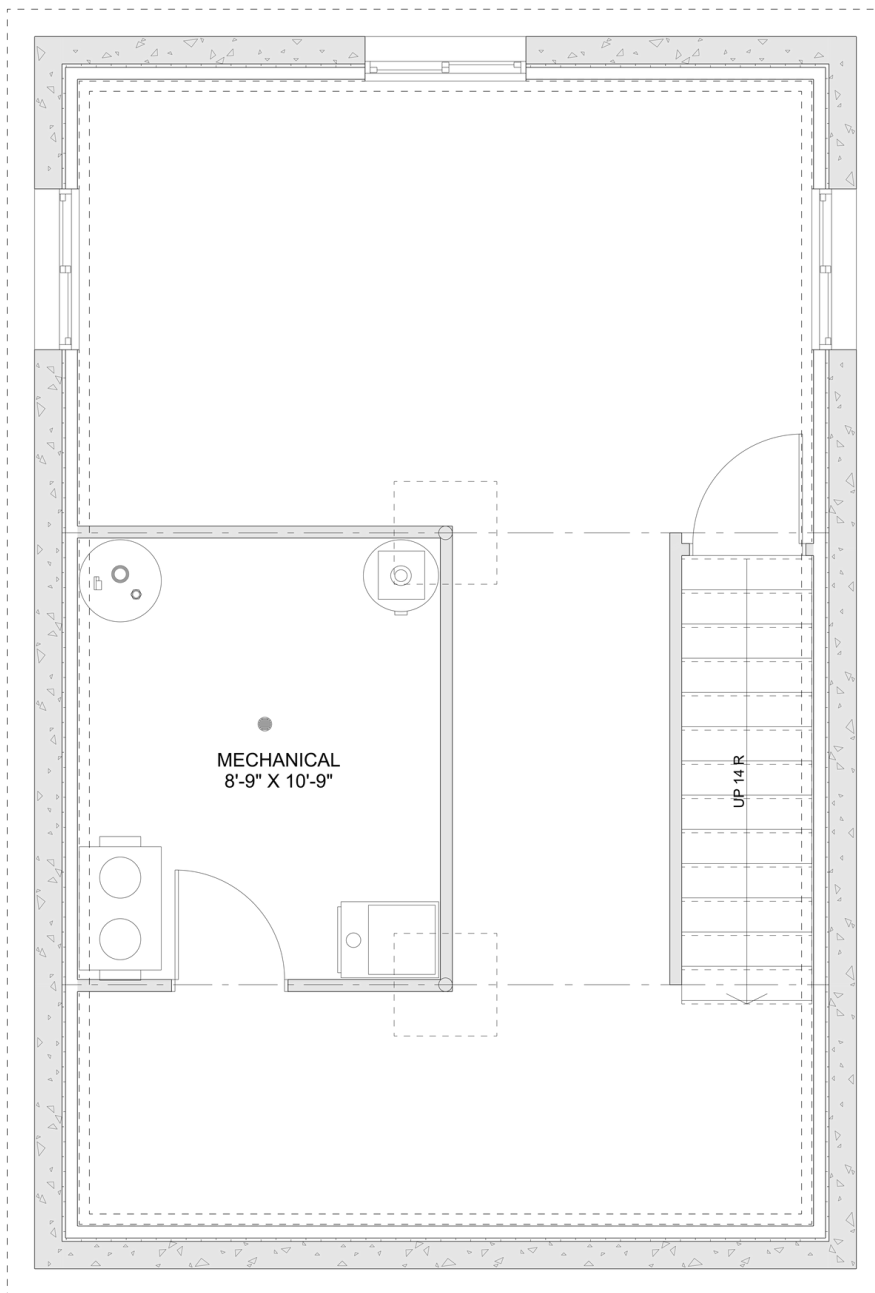

PLAN #21-0165

2 BEDROOMS

2.5 BATHROOMS

TYPE: HOUSE

1,247 SQ. FT.

OVERALL WIDTH: 20'-0"

OVERALL DEPTH: 30'-0"

CHOOSE YOUR DREAM HOME

613-876-2488

information@houseofthree.ca

www.houseofthree.ca

PLAN #21-0165

MAIN FLOOR

CHOOSE YOUR DREAM HOME

Not seeing the perfect plan? We also offer custom design services!

613-876-2488

information@houseofthree.ca

www.houseofthree.ca

PLAN #21-0165

FOUNDATION

ALL DIMENSIONS APPROXIMATE. E. & O. E.