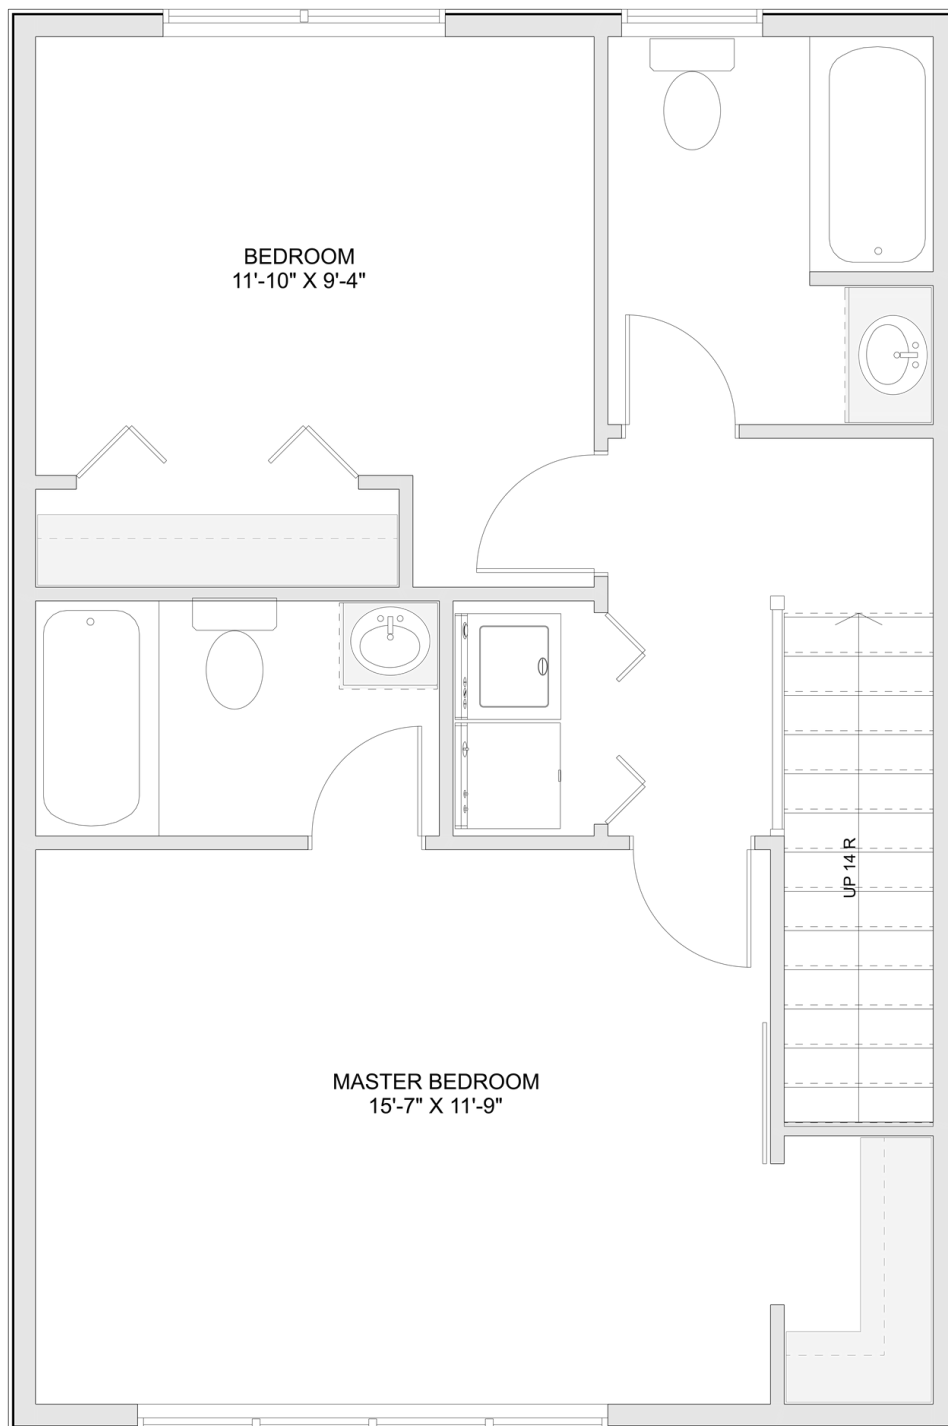

CHOOSE YOUR DREAM HOME

Not seeing the perfect plan? We also offer custom design services!

613-876-2488

information@houseofthree.ca

www.houseofthree.ca

PLAN #21-0165

SECOND FLOOR