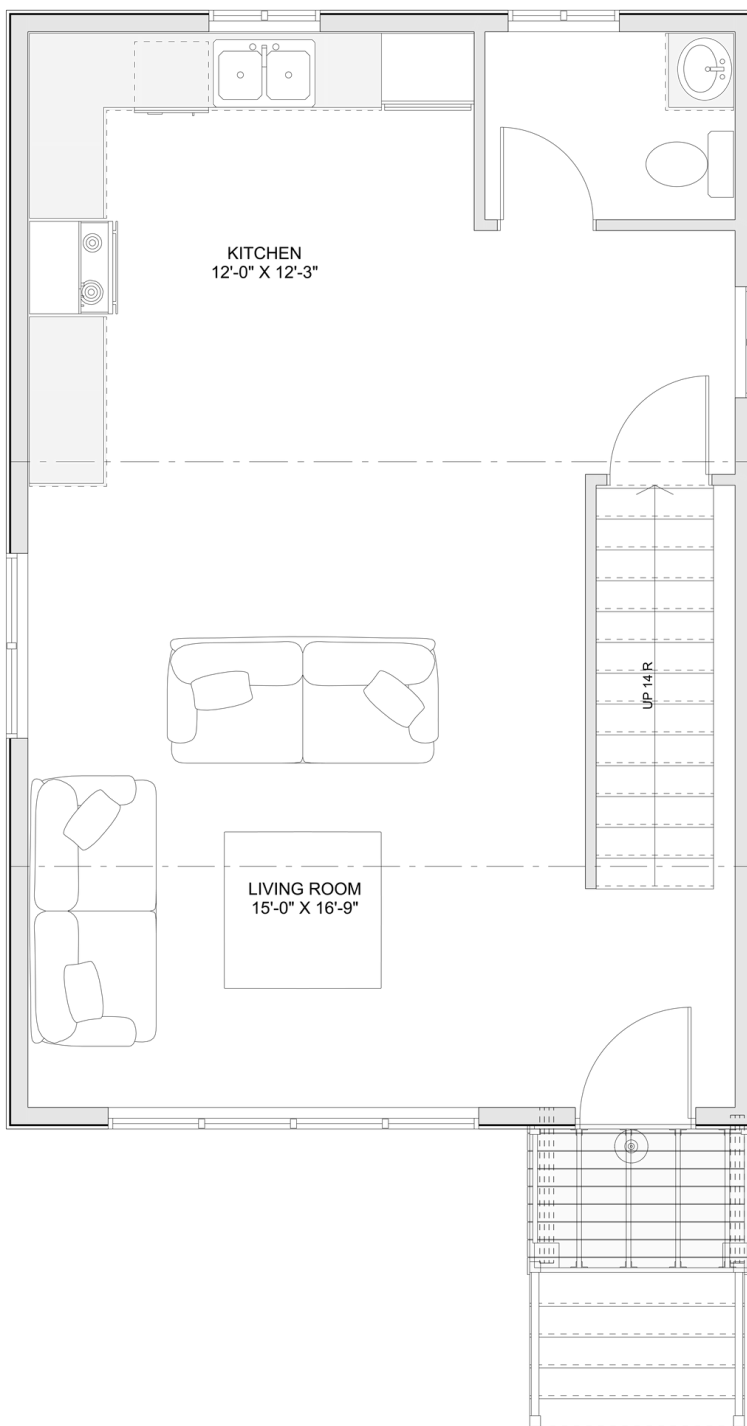

PLAN #21-0165

2 BEDROOMS

2.5 BATHROOMS

TYPE: HOUSE

1,247 SQ. FT.

OVERALL WIDTH: 20'-0"

OVERALL DEPTH: 30'-0"

CHOOSE YOUR DREAM HOME

Not seeing the perfect plan? We also offer custom design services!

613-876-2488

information@houseofthree.ca

www.houseofthree.ca

PLAN #21-0165

SECOND FLOOR

CHOOSE YOUR DREAM HOME

Not seeing the perfect plan? We also offer custom design services!

613-876-2488

information@houseofthree.ca

www.houseofthree.ca

PLAN #21-0165

MAIN FLOOR

CHOOSE YOUR DREAM HOME

Not seeing the perfect plan? We also offer custom design services!

613-876-2488

information@houseofthree.ca

www.houseofthree.ca

PLAN #21-0165

FOUNDATION

ALL DIMENSIONS APPROXIMATE. E. & O. E.