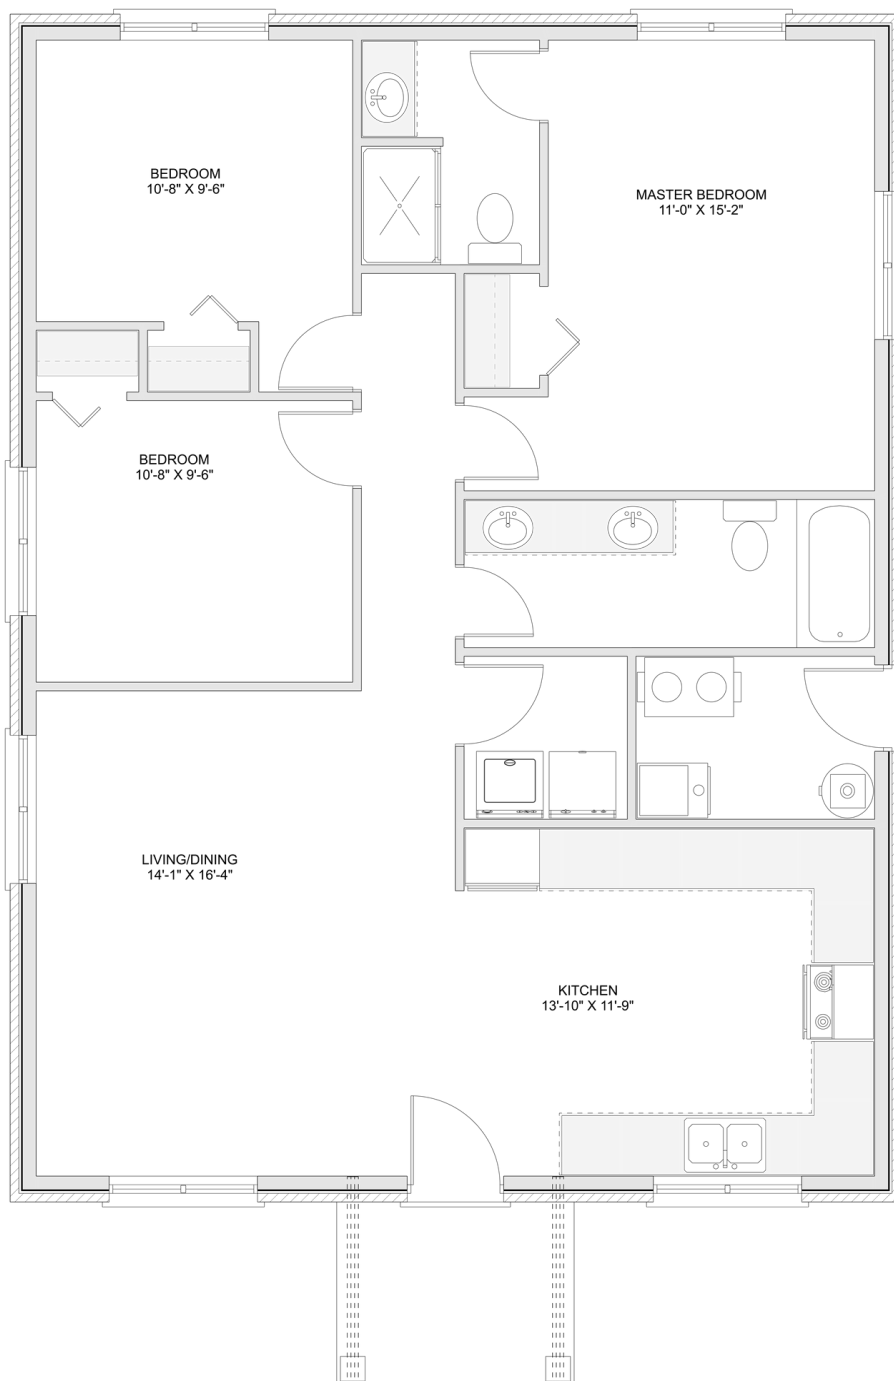

PLAN #21-0160

3 BEDROOMS

2 BATHROOMS

TYPE: Bungalow
SIZE: 1,250 SQ. FT.
WIDTH: 30'-0"
DEPTH: 46'-3"

CHOOSE YOUR DREAM HOME

Not seeing the perfect plan? We also offer custom design services!

613-876-2488

information@houseofthree.ca

www.houseofthree.ca

PLAN #21-0160

MAIN FLOOR

CHOOSE YOUR DREAM HOME

Not seeing the perfect plan? We also offer custom design services!

613-876-2488

information@houseofthree.ca

www.houseofthree.ca

PLAN #21-0160

FOUNDATION

ALL DIMENSIONS APPROXIMATE. E. & O. E.