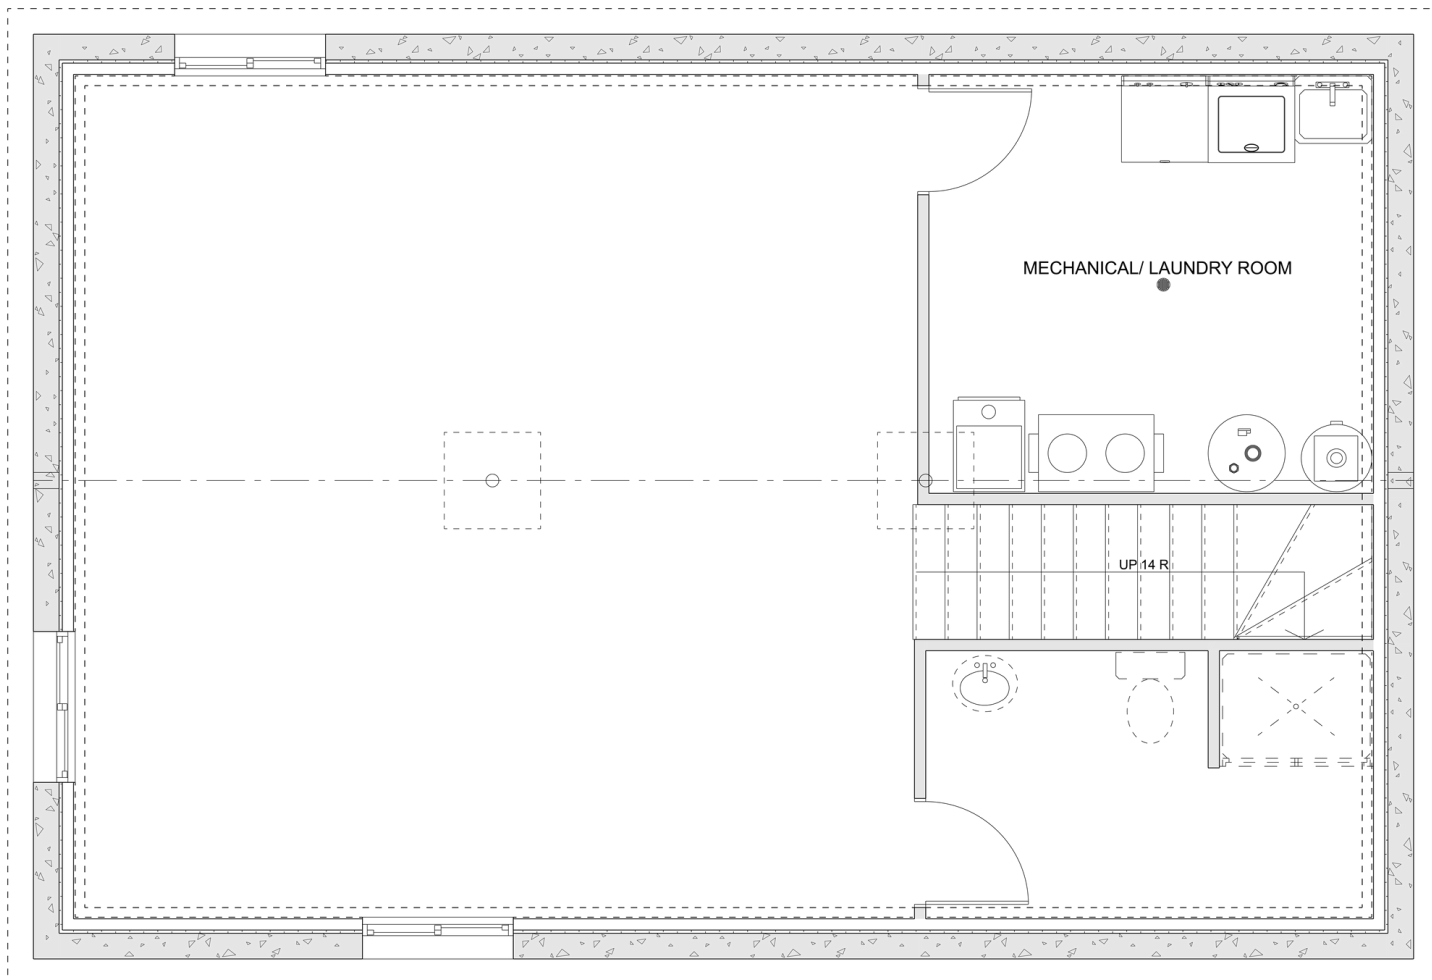

# PLAN #21-0156

2 BEDROOMS

1 BATHROOM

TYPE: Bungalow

875 SQ. FT.

OVERALL WIDTH: 35'-10"

OVERALL DEPTH: 37'-7"

## MAIN FLOOR

## PLAN #21-0156