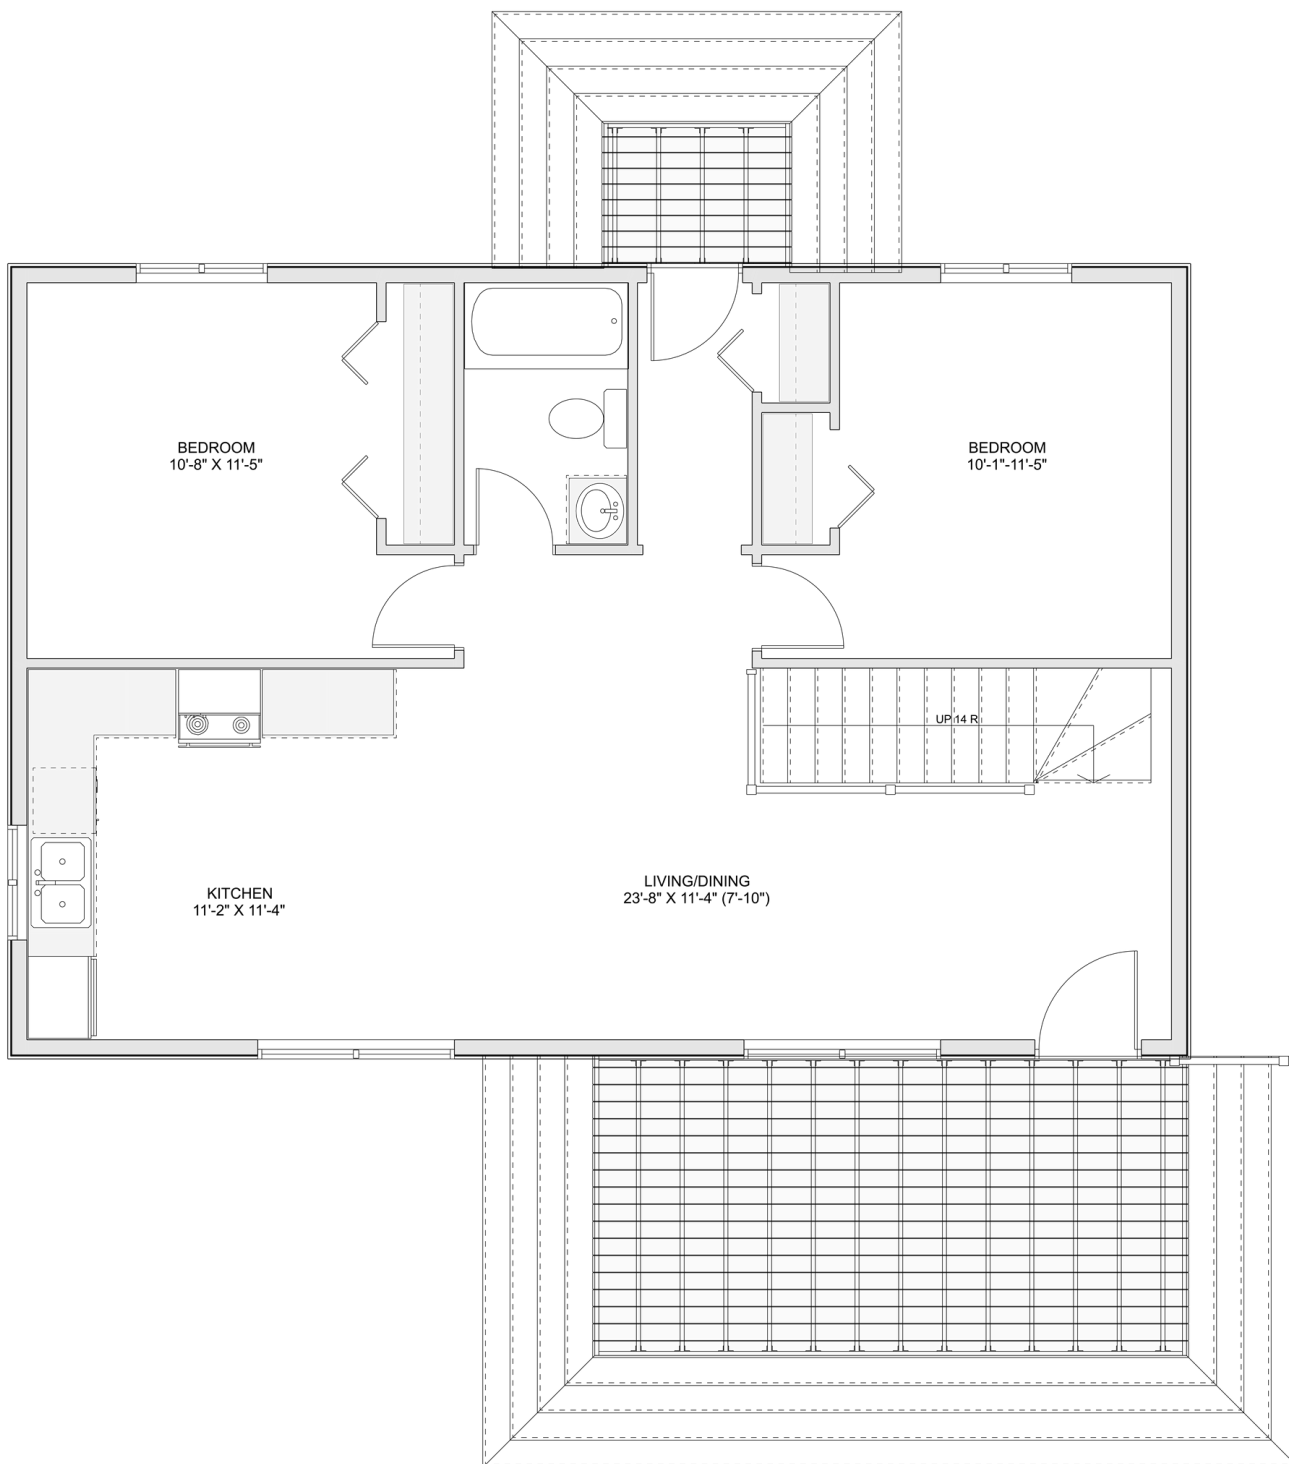

# PLAN #21-0156

2 BEDROOMS

1 BATHROOM

TYPE: Bungalow

875 SQ. FT.

OVERALL WIDTH: 35'-10"

OVERALL DEPTH: 37'-7"

## PLAN #21-0156

## MAIN FLOOR