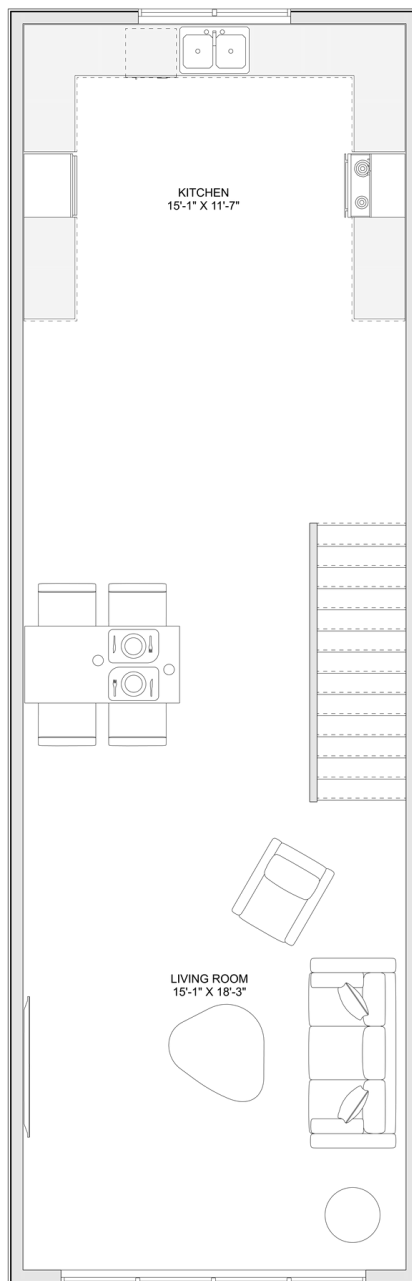

PLAN #21-0146

2 BEDROOMS

2 BATHROOMS

TYPE: House

SIZE: 2,487 SQ. FT.

OVERALL WIDTH: 16'-0"

OVERALL DEPTH: 50'-0"

CHOOSE YOUR DREAM HOME

Not seeing the perfect plan? We also offer custom design services!

613-876-2488

information@houseofthree.ca

www.houseofthree.ca

PLAN #21-0146

THIRD FLOOR

CHOOSE YOUR DREAM HOME

Not seeing the perfect plan? We also offer custom design services!

613-876-2488

information@houseofthree.ca

www.houseofthree.ca

PLAN #21-0146

SECOND FLOOR

CHOOSE YOUR DREAM HOME

Not seeing the perfect plan? We also offer custom design services!

613-876-2488