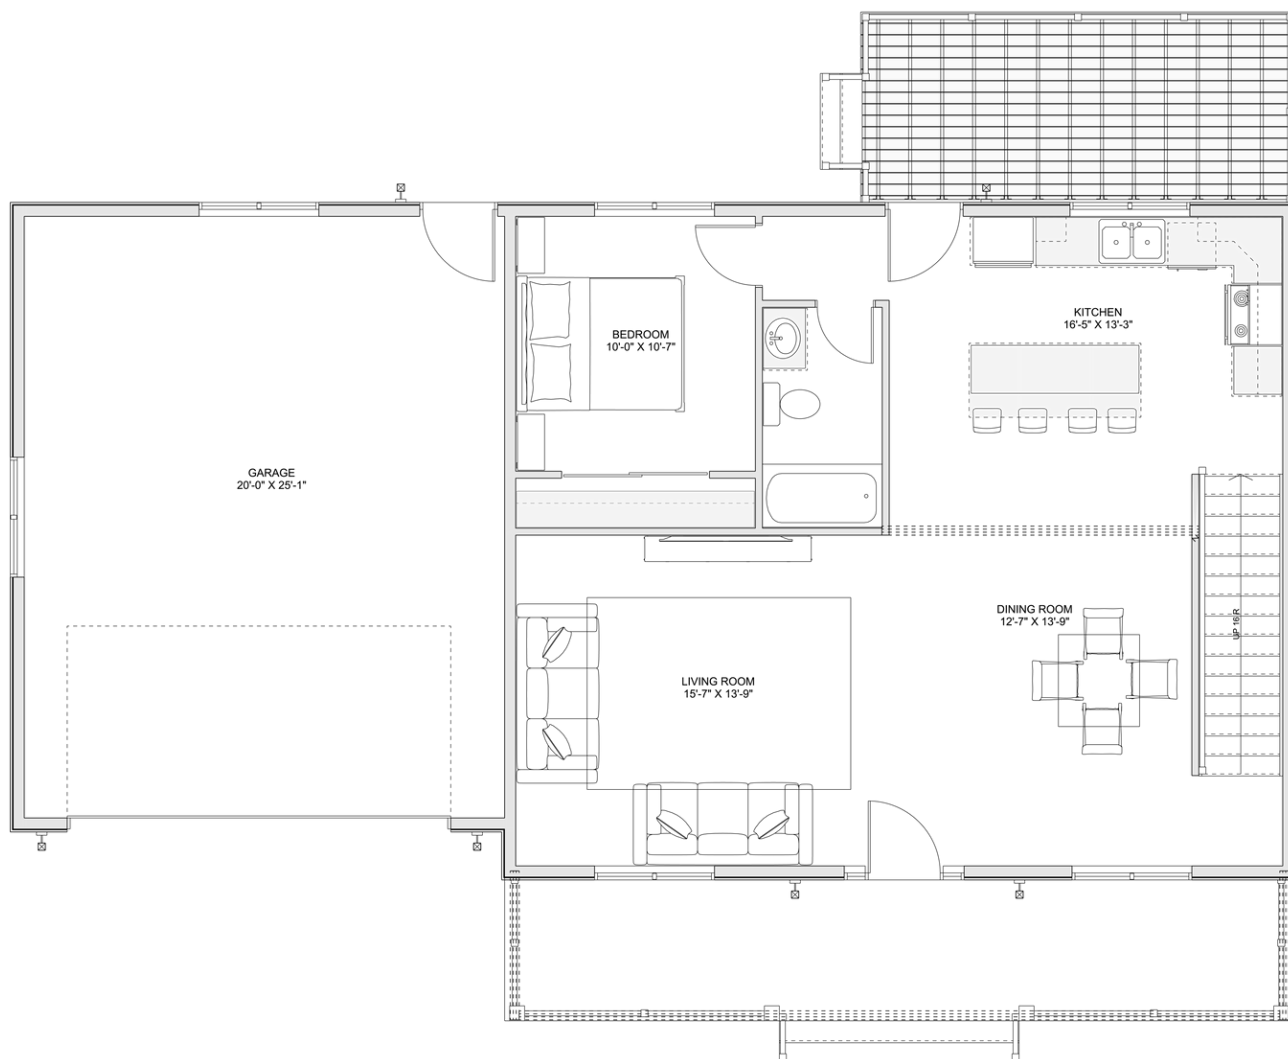

# PLAN #21-0144

2 BEDROOMS

2 BATHROOMS

TYPE: House

SIZE: 1,734 SQ. FT.

OVERALL WIDTH: 53'-5"

OVERALL DEPTH: 34'-0"

## SECOND FLOOR

## PLAN #21-0144

## MAIN FLOOR