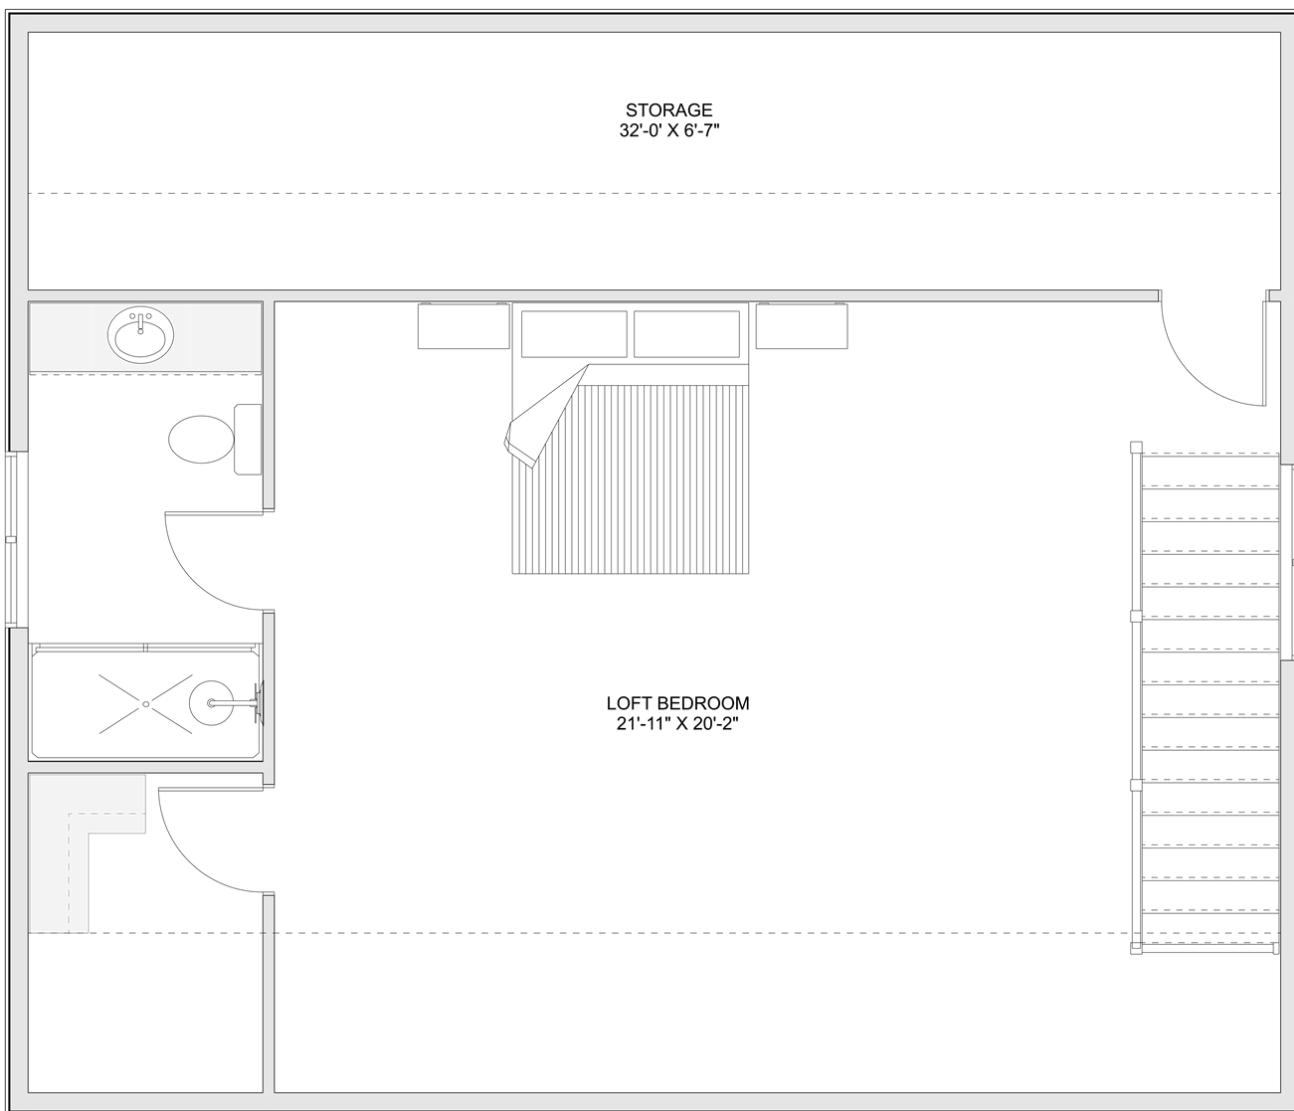

# PLAN #21-0144

2 BEDROOMS

2 BATHROOMS

TYPE: House

SIZE: 1,734 SQ. FT.

OVERALL WIDTH: 53'-5"

OVERALL DEPTH: 34'-0"

## PLAN #21-0144

## SECOND FLOOR

## MAIN FLOOR