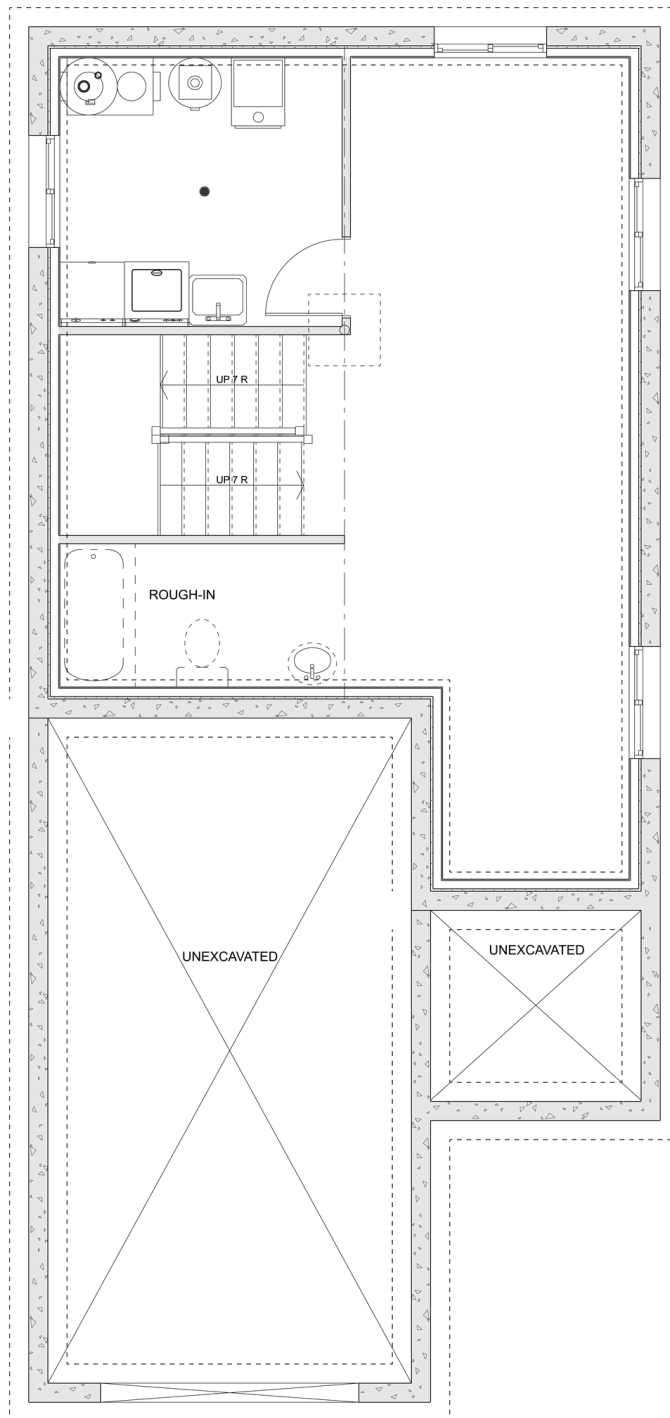

CHOOSE YOUR DREAM HOME

Not seeing the perfect plan? We also offer custom design services!

613-876-2488

information@houseofthree.ca

www.houseofthree.ca

PLAN #21-0145

FOUNDATION