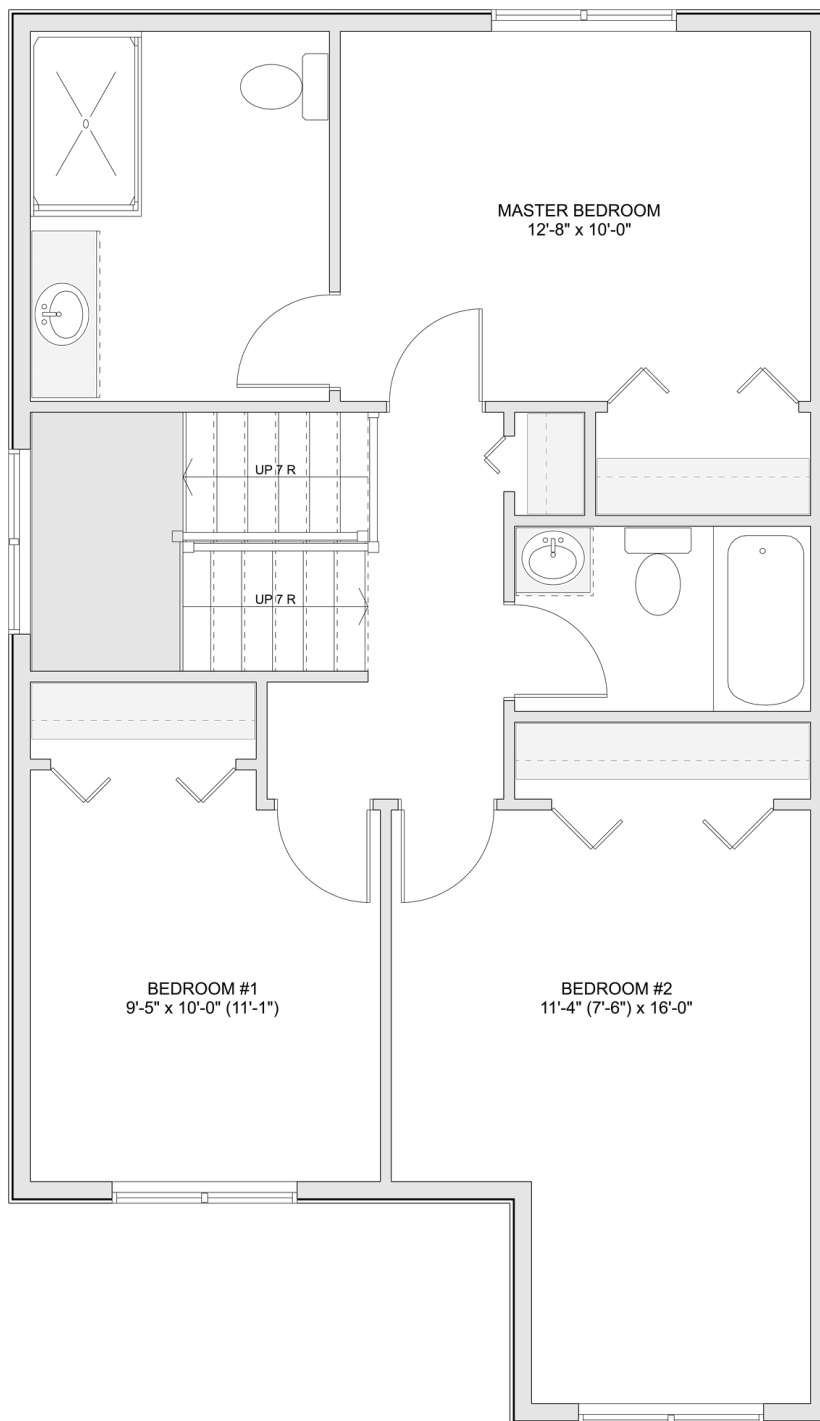

PLAN #21-0140

3 BEDROOMS

3 BATHROOMS

TYPE: House

SIZE: 1,369 SQ. FT.

OVERALL WIDTH: 22'-0"

OVERALL DEPTH: 48'-0"

CHOOSE YOUR DREAM HOME

Not seeing the perfect plan? We also offer custom design services!

613-876-2488

information@houseofthree.ca

www.houseofthree.ca

PLAN #21-0145

SECOND FLOOR

CHOOSE YOUR DREAM HOME

Not seeing the perfect plan? We also offer custom design services!