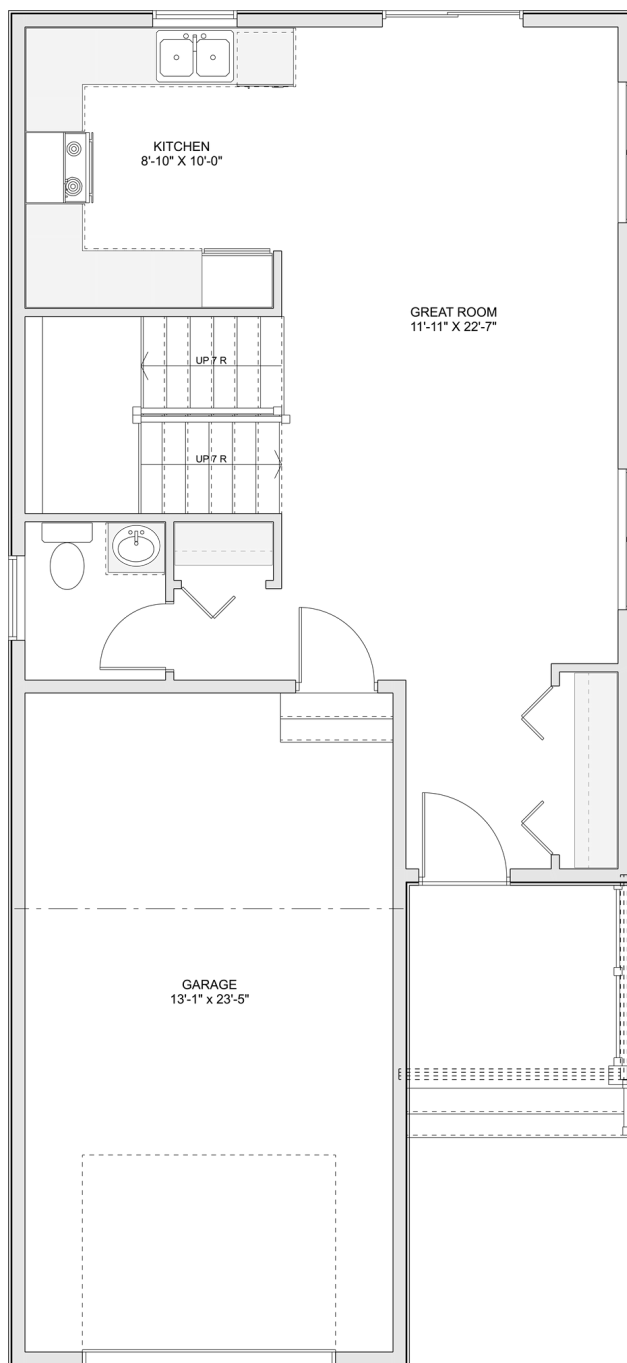

PLAN #21-0140

3 BEDROOMS

3 BATHROOMS

TYPE: House

SIZE: 1,369 SQ. FT.

OVERALL WIDTH: 22'-0"

OVERALL DEPTH: 48'-0"

CHOOSE YOUR DREAM HOME

Not seeing the perfect plan? We also offer custom design services!

613-876-2488

information@houseofthree.ca

www.houseofthree.ca

PLAN #21-0145

SECOND FLOOR

CHOOSE YOUR DREAM HOME

Not seeing the perfect plan? We also offer custom design services!

613-876-2488

information@houseofthree.ca

www.houseofthree.ca

PLAN #21-0145

MAIN FLOOR

CHOOSE YOUR DREAM HOME

Not seeing the perfect plan? We also offer custom design services!

613-876-2488