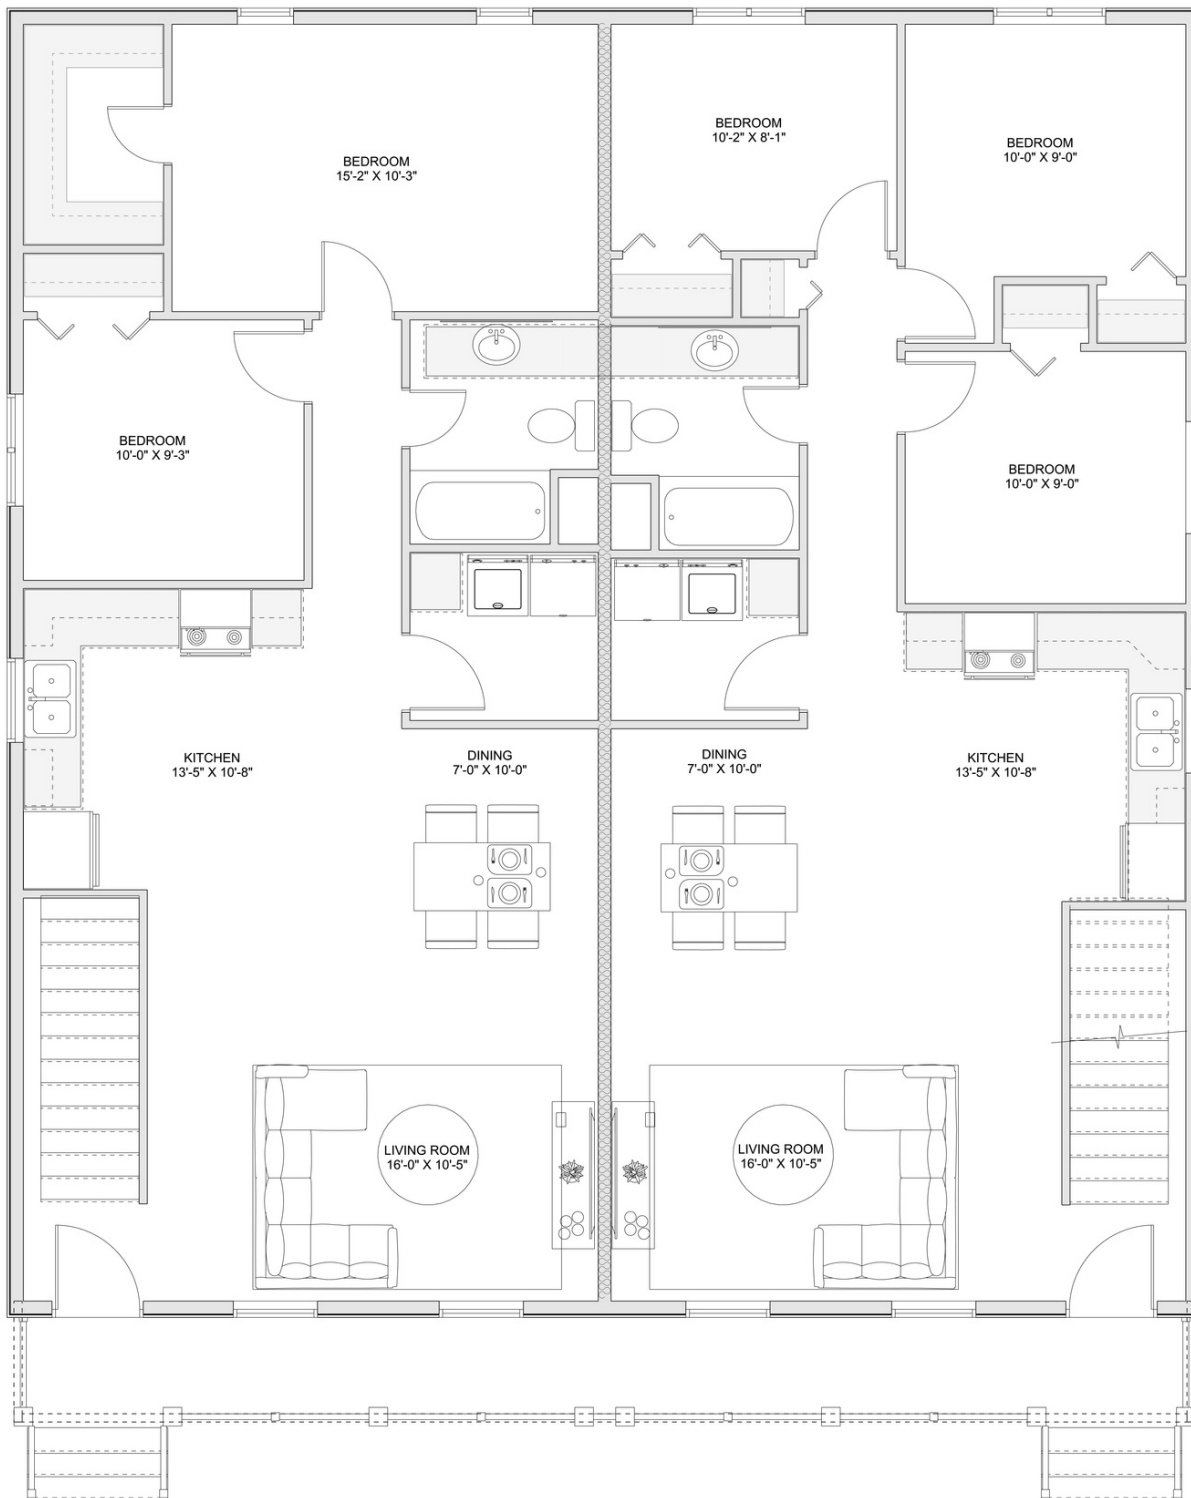

PLAN #21-0137

3 or 2 BEDROOMS (X2 UNITS)

1 BATHROOM (X2 UNITS)

TYPE: Bungalow (Duplex)

SIZE: 1,989 SQ. FT.

994.5 SQ. FT./UNIT

OVERALL WIDTH: 42'-4"

OVERALL DEPTH: 50'-7"

CHOOSE YOUR DREAM HOME

Not seeing the perfect plan? We also offer custom design services!

613-876-2488

information@houseofthree.ca

www.houseofthree.ca

PLAN #21-0137

MAIN FLOOR

CHOOSE YOUR DREAM HOME

Not seeing the perfect plan? We also offer custom design services!

613-876-2488

information@houseofthree.ca

www.houseofthree.ca

PLAN #21-0137

FOUNDATION

ALL DIMENSIONS APPROXIMATE. E. & O. E.