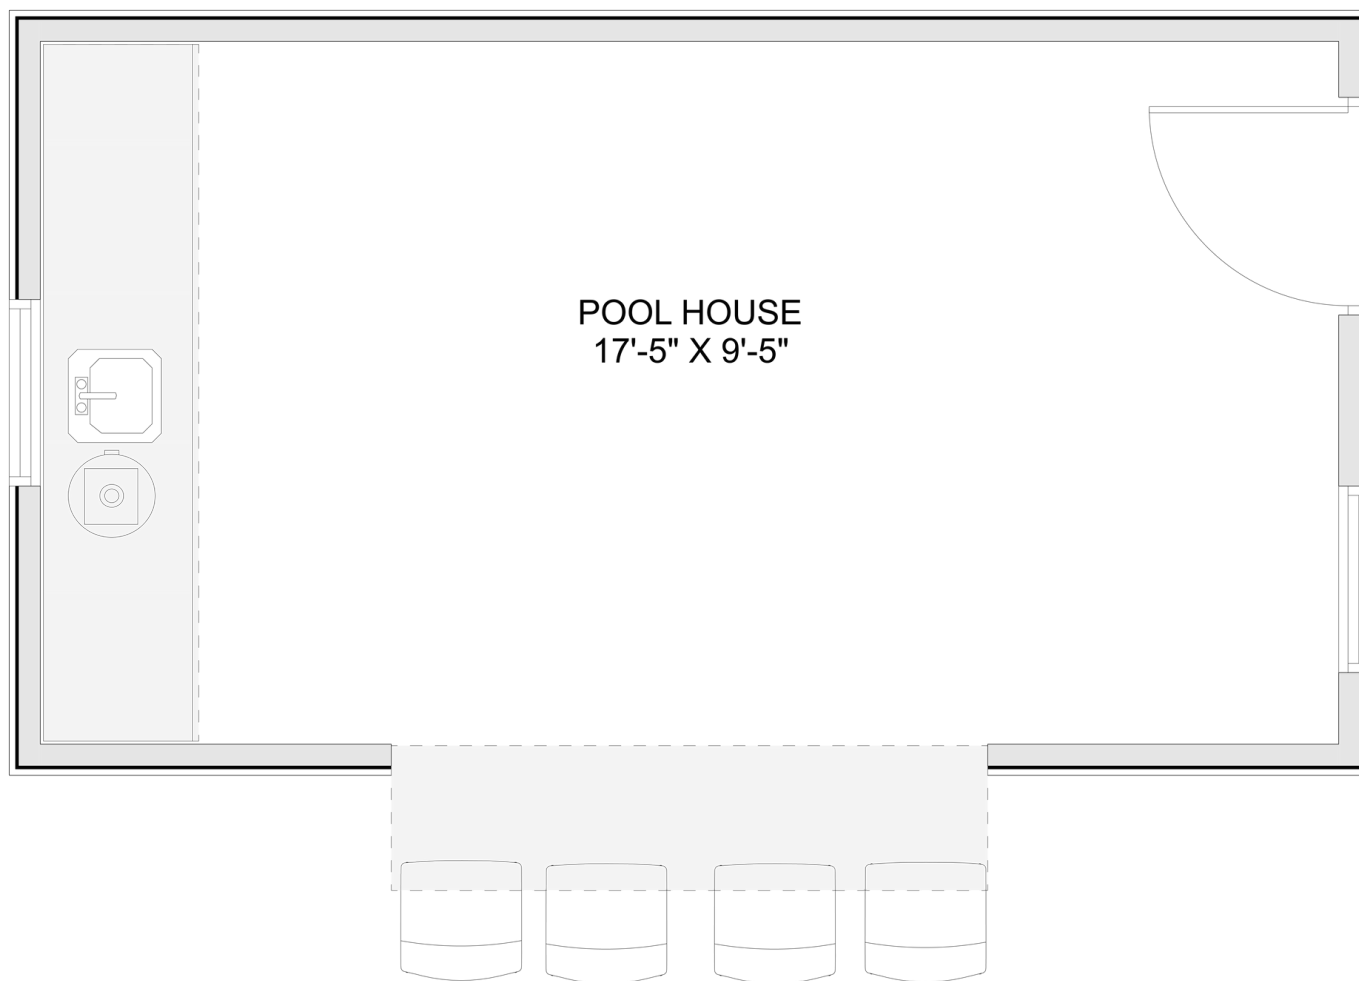

CHOOSE YOUR DREAM HOME

Not seeing the perfect plan? We also offer custom design services!

613-876-2488

information@houseofthree.ca

www.houseofthree.ca

PLAN #21-0127

MAIN FLOOR