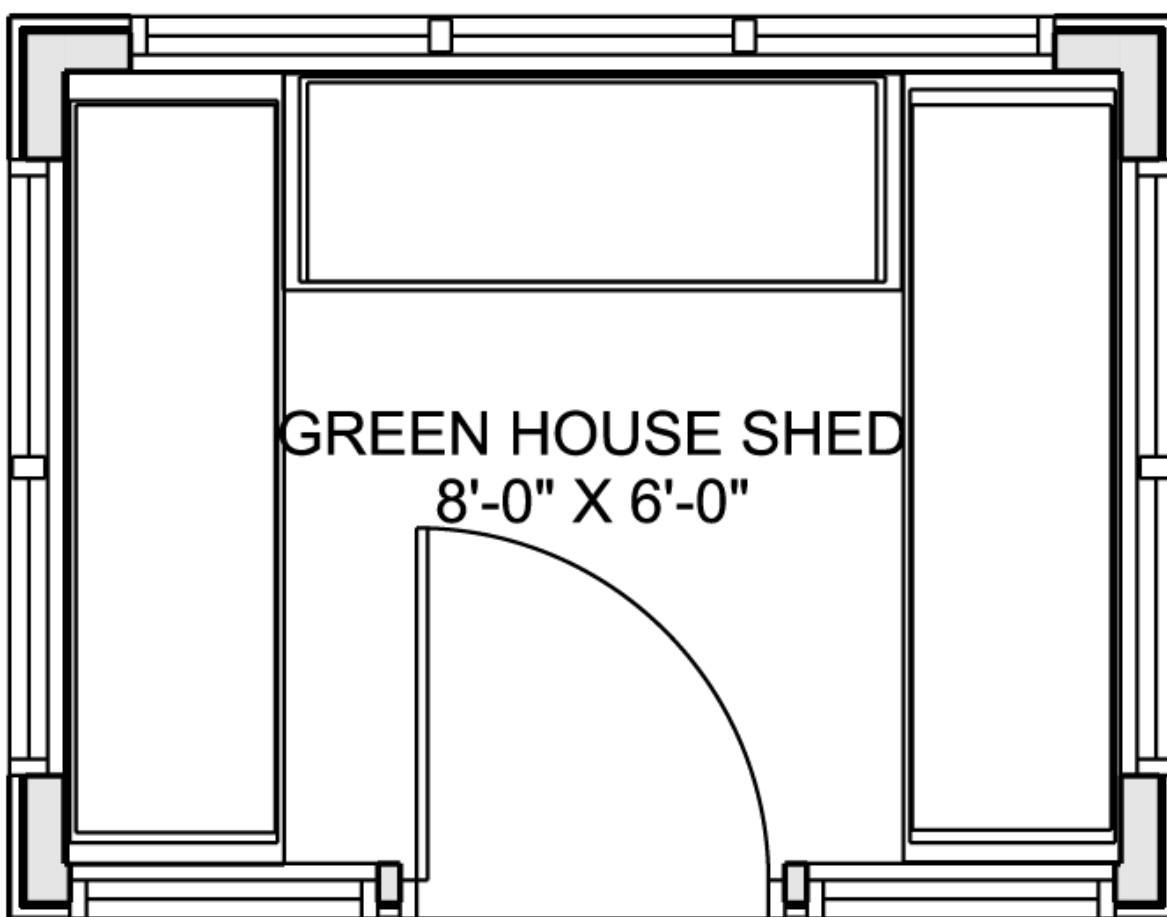

CHOOSE YOUR DREAM HOME

Not seeing the perfect plan? We also offer custom design services!

613-876-2488

information@houseofthree.ca

www.houseofthree.ca

PLAN #21-0126

MAIN FLOOR