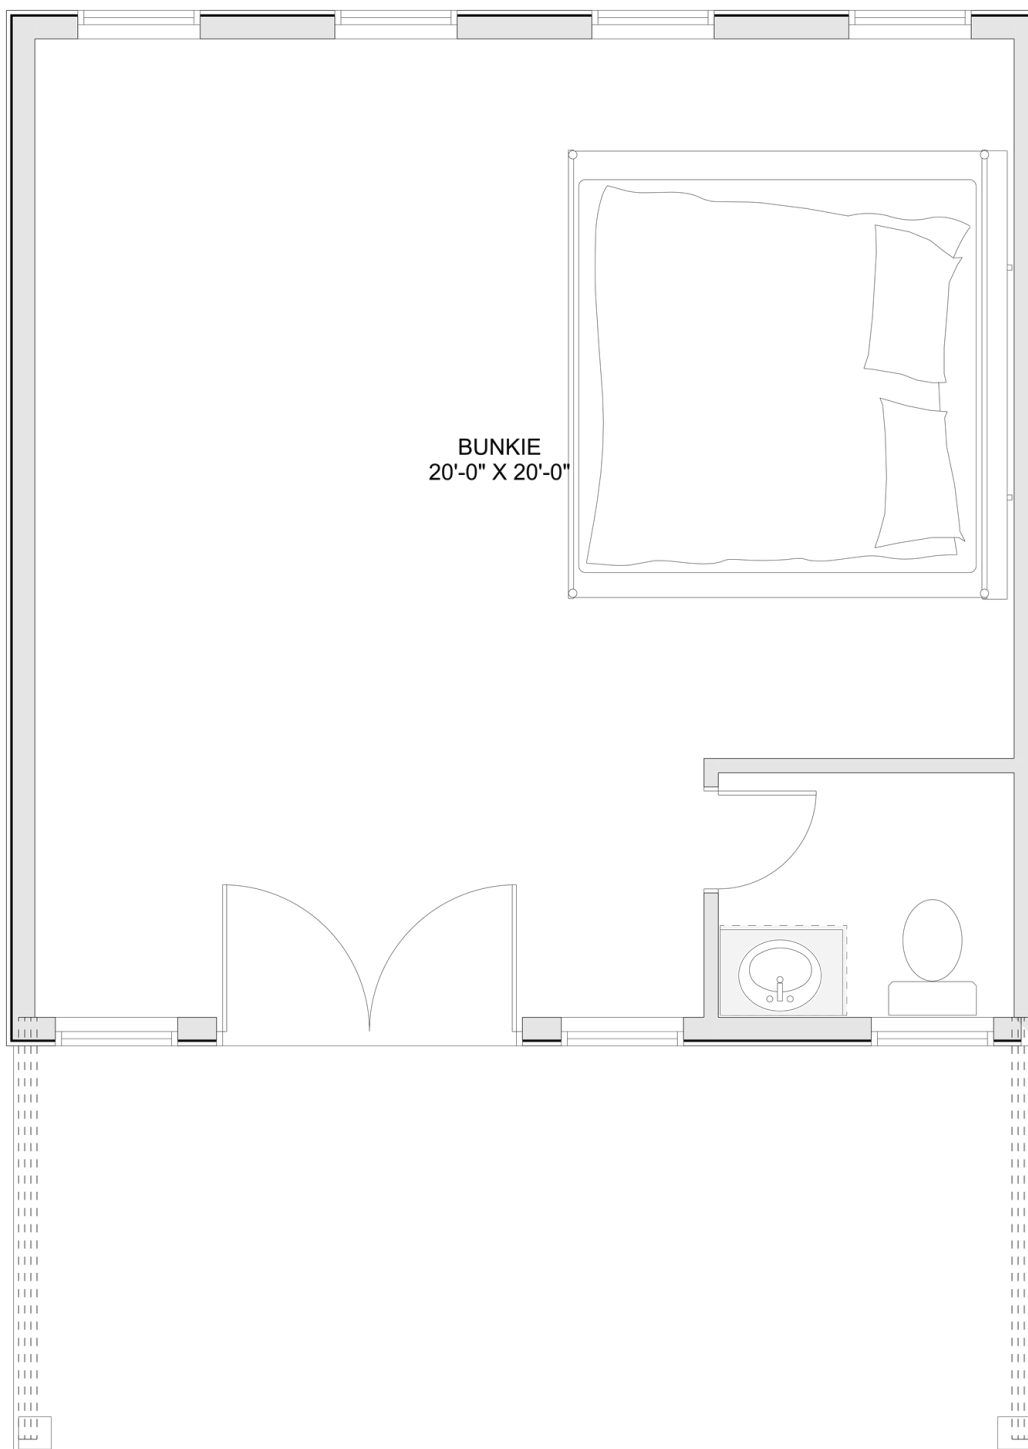

CHOOSE YOUR DREAM HOME

Not seeing the perfect plan? We also offer custom design services!

613-876-2488

information@houseofthree.ca

www.houseofthree.ca

PLAN #21-0120

MAIN FLOOR