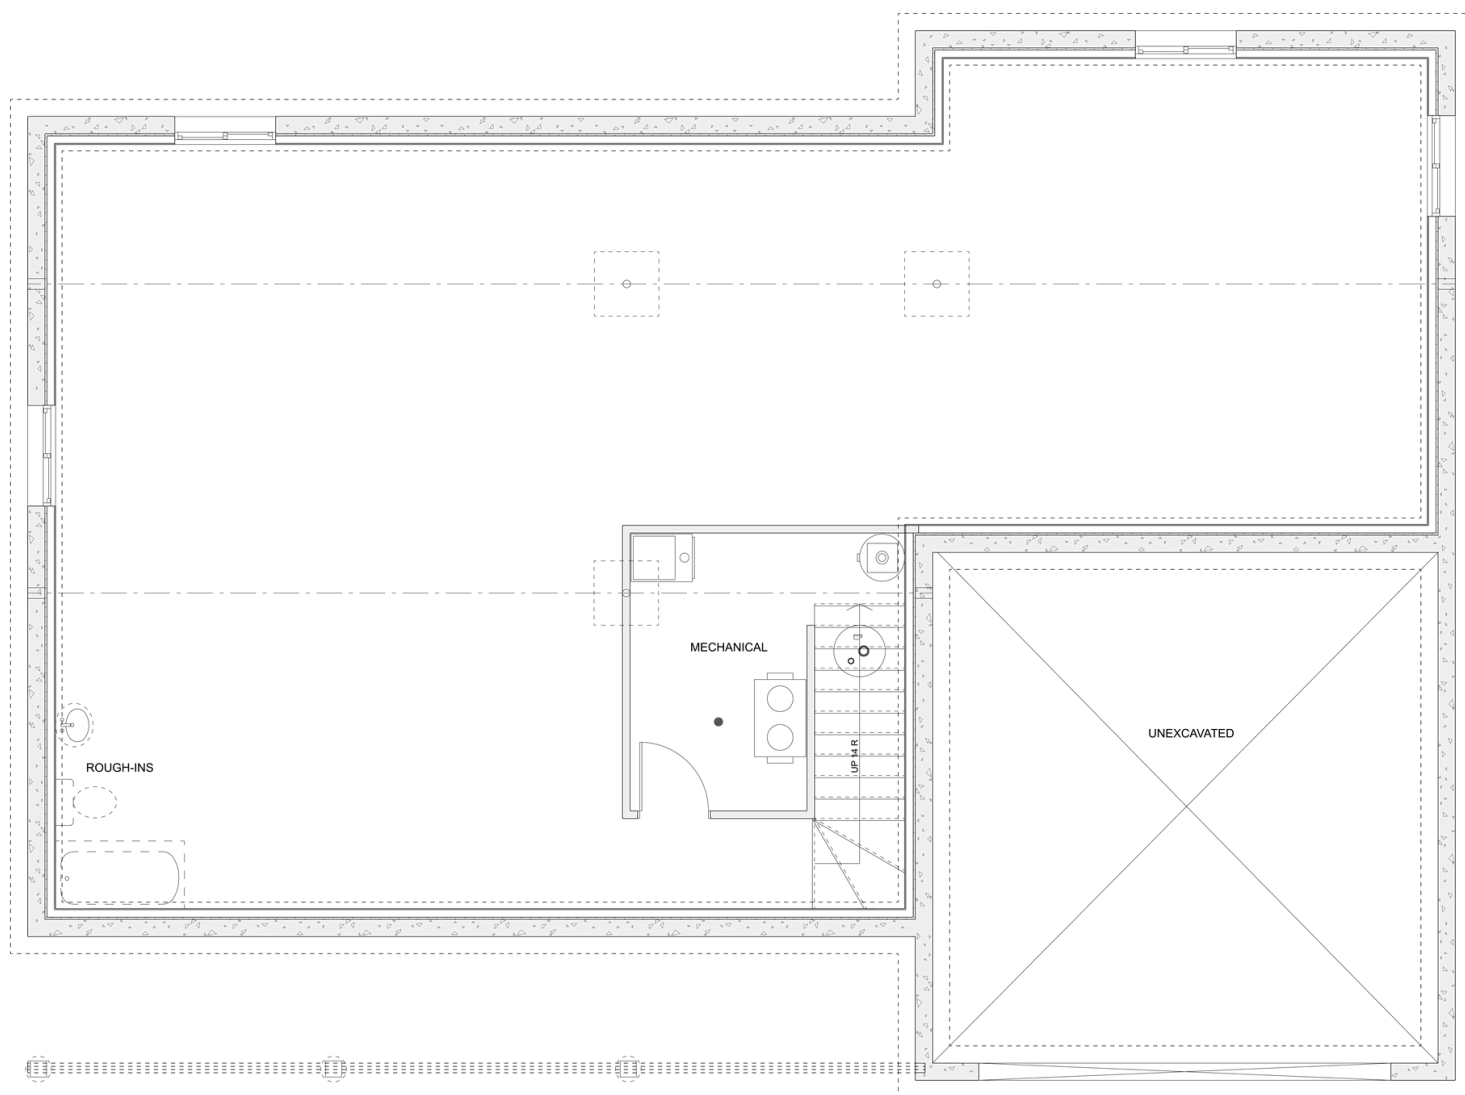

PLAN #21-0342

3 BEDROOMS

2 BATHROOMS

TYPE: Bungalow

SIZE (SQ. FT.): 1,542 SQ. FT.

OVERALL WIDTH: 55'-5"

OVERALL DEPTH: 40'-9"

CHOOSE YOUR DREAM HOME

Not seeing the perfect plan? We also offer custom design services!

613-876-2488

information@houseofthree.ca

www.houseofthree.ca

PLAN #21-0342

MAIN FLOOR

ALL DIMENSIONS APPROXIMATE. E. & O. E.

CHOOSE YOUR DREAM HOME

Not seeing the perfect plan? We also offer custom design services!

613-876-2488

information@houseofthree.ca

www.houseofthree.ca

PLAN #21-0342

FOUNDATION

ALL DIMENSIONS APPROXIMATE. E. & O. E.