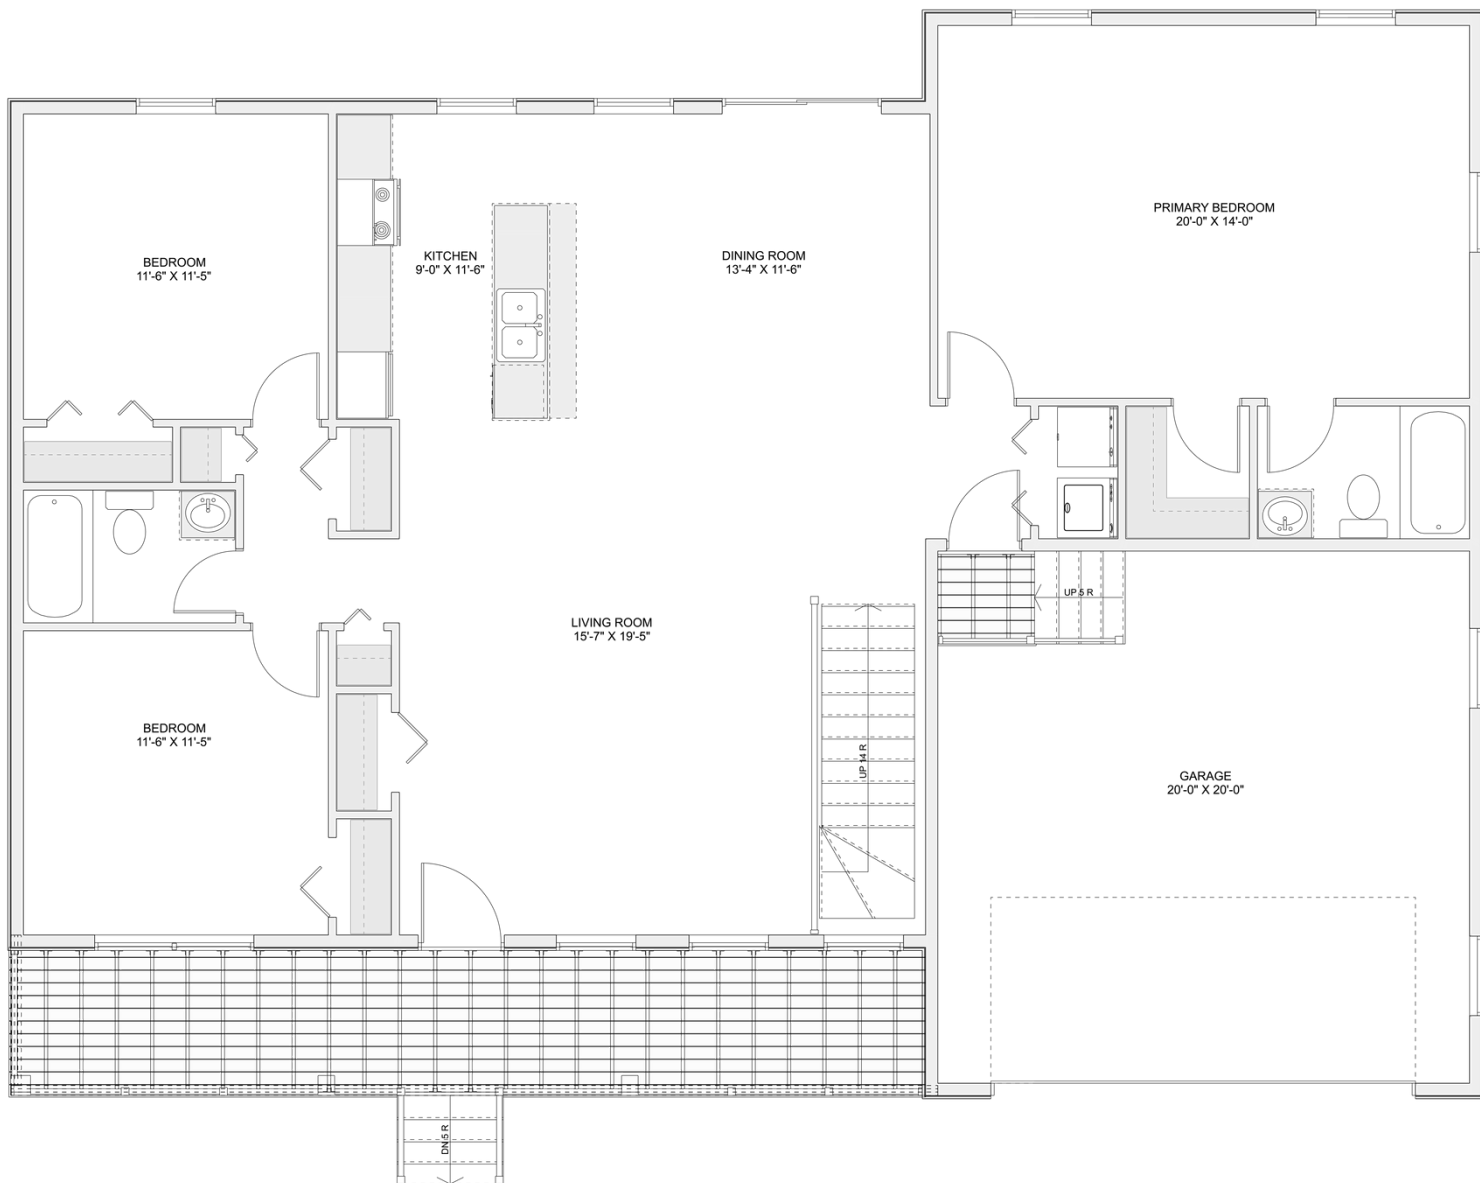

PLAN #21-0342

3 BEDROOMS

2 BATHROOMS

TYPE: Bungalow

SIZE (SQ. FT.): 1,542 SQ. FT.

OVERALL WIDTH: 55'-5"

OVERALL DEPTH: 40'-9"

CHOOSE YOUR DREAM HOME

Not seeing the perfect plan? We also offer custom design services!

613-876-2488

information@houseofthree.ca

www.houseofthree.ca

PLAN #21-0342

MAIN FLOOR

ALL DIMENSIONS APPROXIMATE. E. & O. E.

CHOOSE YOUR DREAM HOME

Not seeing the perfect plan? We also offer custom design services!

613-876-2488

information@houseofthree.ca

www.houseofthree.ca

PLAN #21-0342

FOUNDATION

ALL DIMENSIONS APPROXIMATE. E. & O. E.