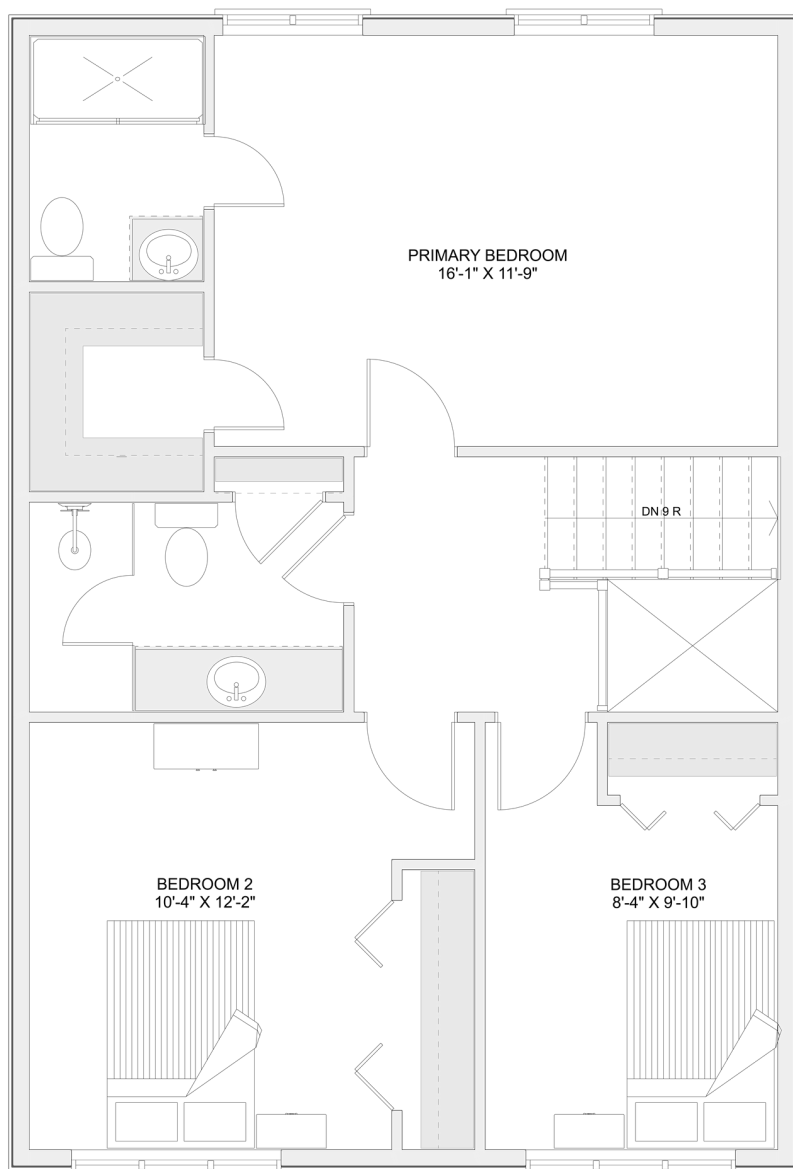

PLAN #21-0276

3 BEDROOMS

3 BATHROOMS

TYPE: House

SIZE: 2,275 SQ. FT.

OVERALL WIDTH: 37'-3"

OVERALL DEPTH: 38'-9"

CHOOSE YOUR DREAM HOME

Not seeing the perfect plan? We also offer custom design services!

613-876-2488

information@houseofthree.ca

www.houseofthree.ca

PLAN #21-0276

SECOND FLOOR

CHOOSE YOUR DREAM HOME

Not seeing the perfect plan? We also offer custom design services!