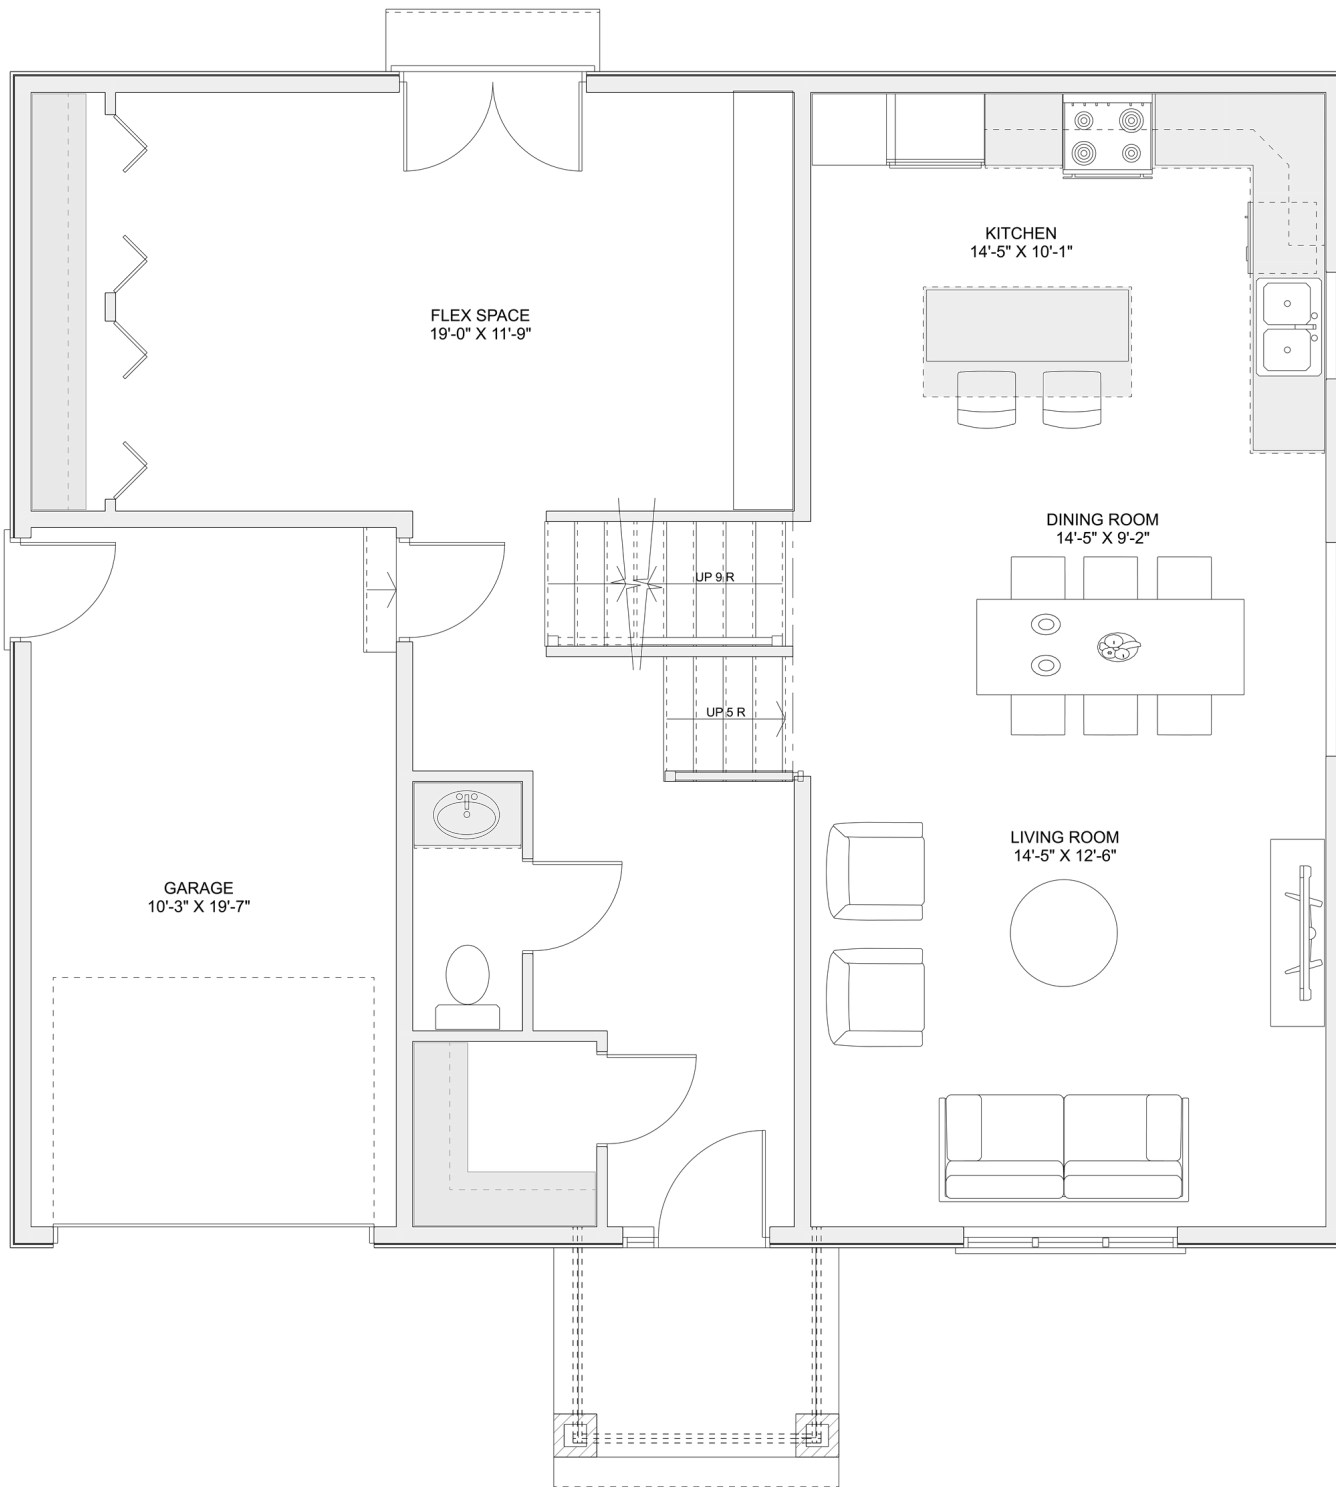

CHOOSE YOUR DREAM HOME

Not seeing the perfect plan? We also offer custom design services!

613-876-2488

information@houseofthree.ca

www.houseofthree.ca

PLAN #21-0276

MAIN FLOOR