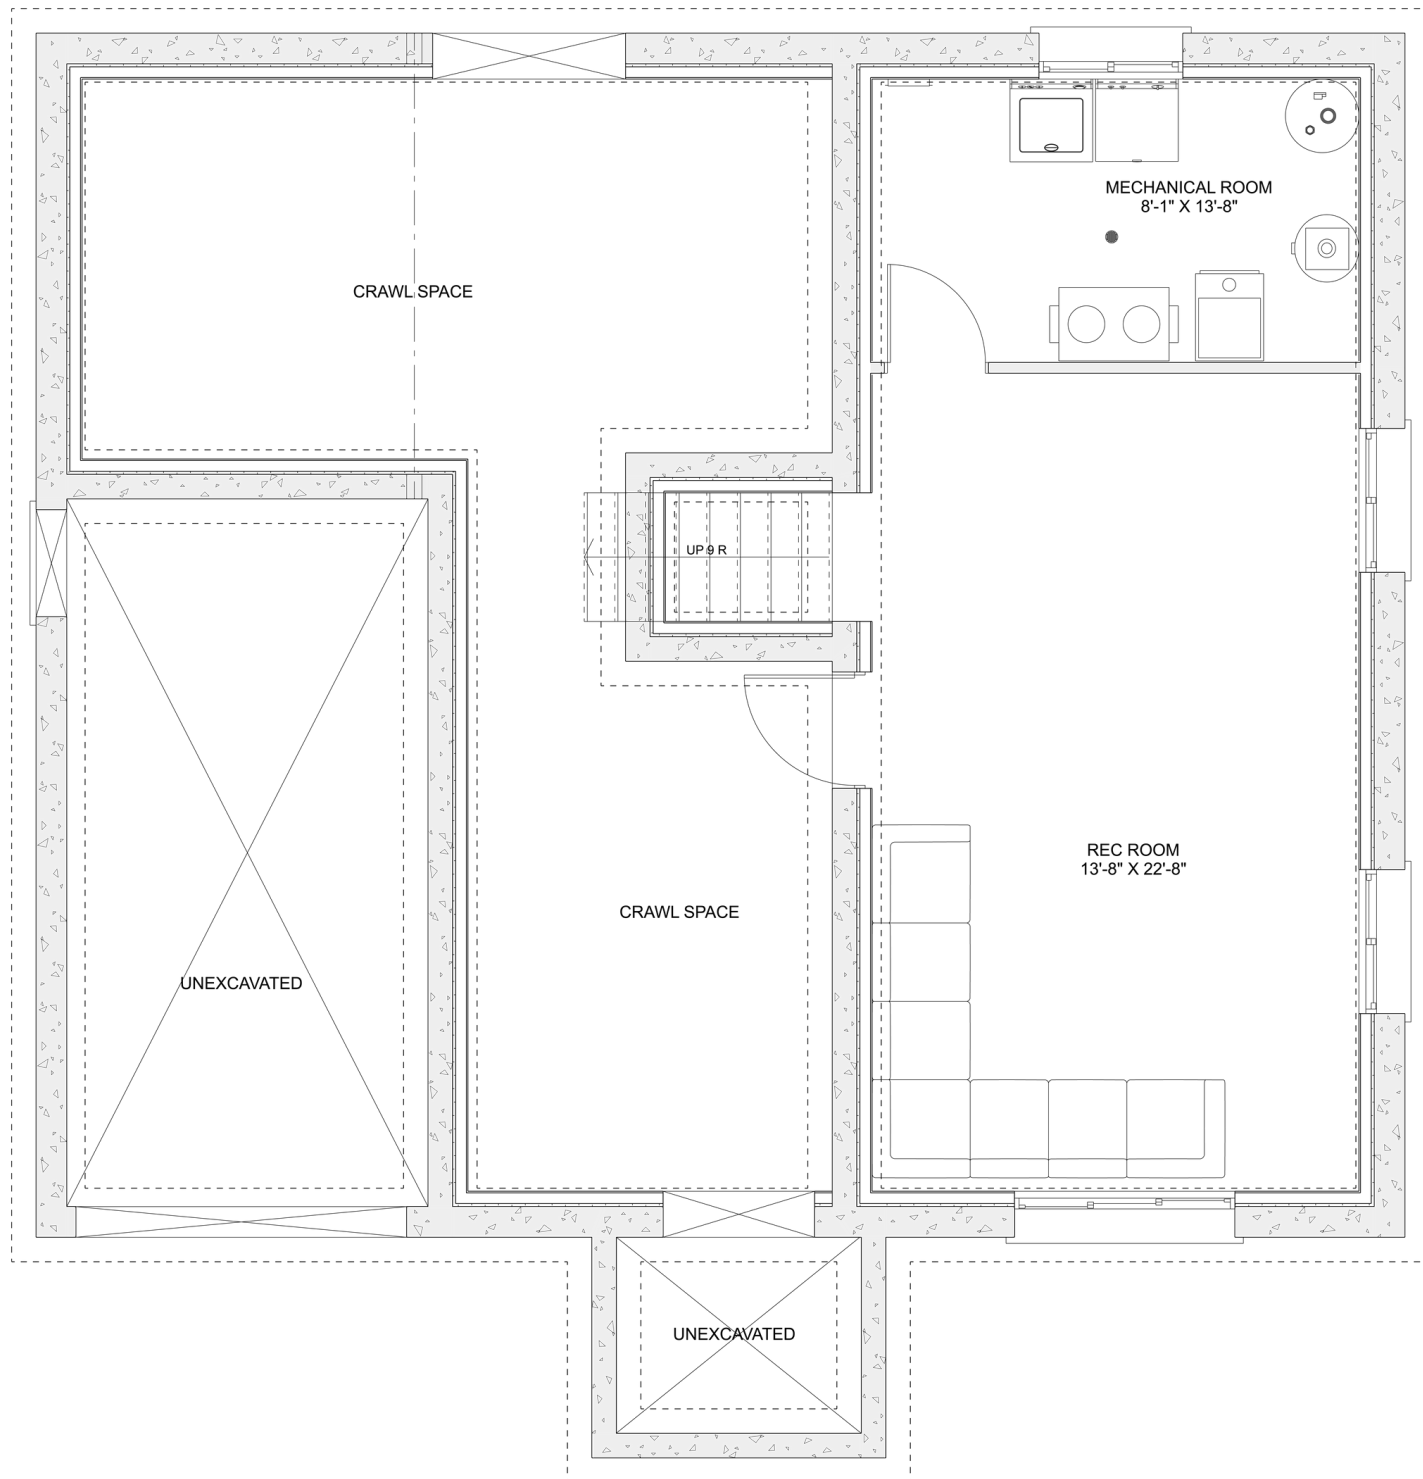

MAIN FLOOR

CHOOSE YOUR DREAM HOME

Not seeing the perfect plan? We also offer custom design services!

613-876-2488

information@houseofthree.ca

www.houseofthree.ca

PLAN #21-0276

FOUNDATION